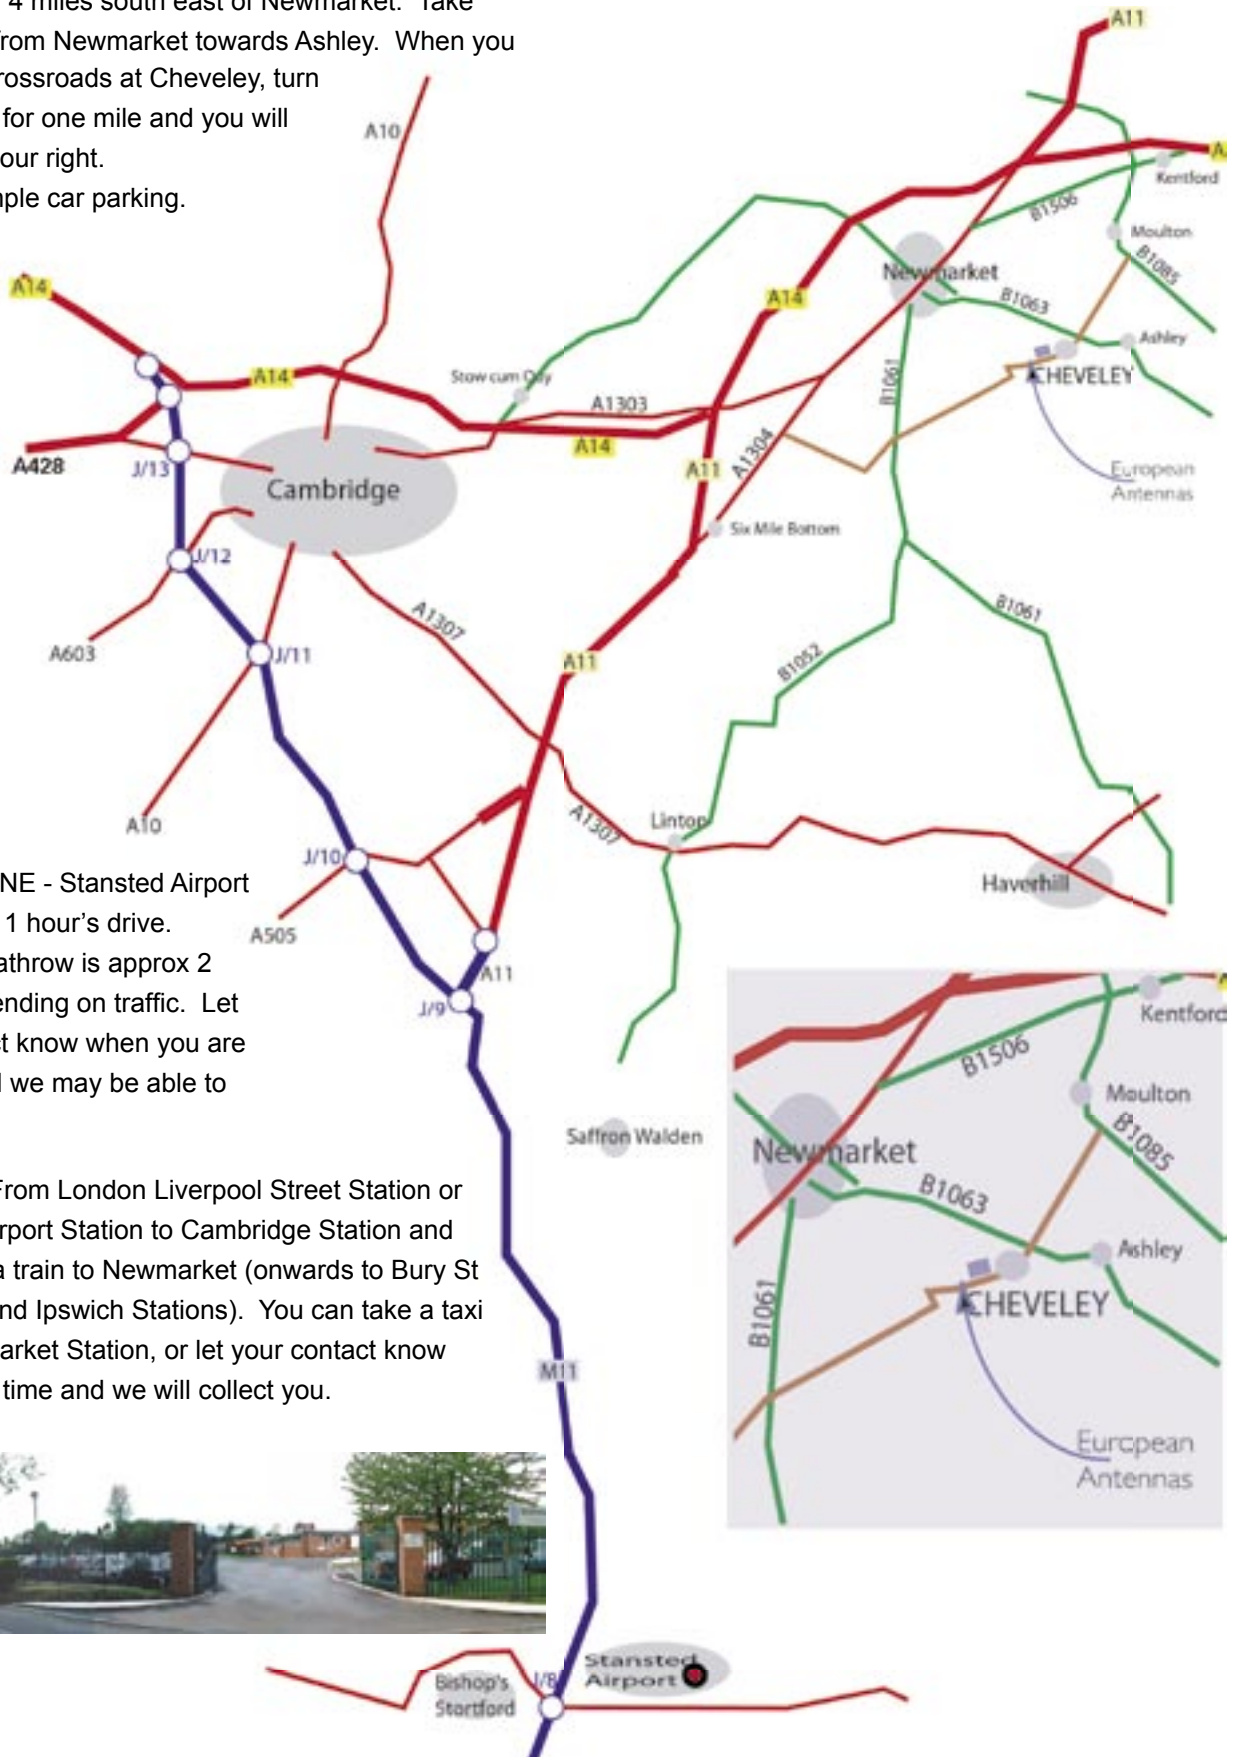

Travel Directions

European Antennas Limited, Lambda House
Cheveley, Newmarket, Suffolk CB8 9RG, UK
Tel +44 (0)1638 731888 • Fax +44 (0)1638 731999

www.european-antennas.co.uk

BY ROAD - when travelling to Cheveley head towards the town of Newmarket, Suffolk, which is a few miles east of Cambridge.

Cheveley is 4 miles south east of Newmarket. Take the B1063 from Newmarket towards Ashley. When you reach the crossroads at Cheveley, turn right, travel for one mile and you will find us on your right.

There is ample car parking.

BY AIRPLANE - Stansted Airport is less than 1 hour's drive. London Heathrow is approx 2 hours, depending on traffic. Let your contact know when you are arriving and we may be able to collect you.

BY RAIL - From London Liverpool Street Station or Stansted Airport Station to Cambridge Station and transfer to a train to Newmarket (onwards to Bury St Edmunds and Ipswich Stations). You can take a taxi from Newmarket Station, or let your contact know your arrival time and we will collect you.