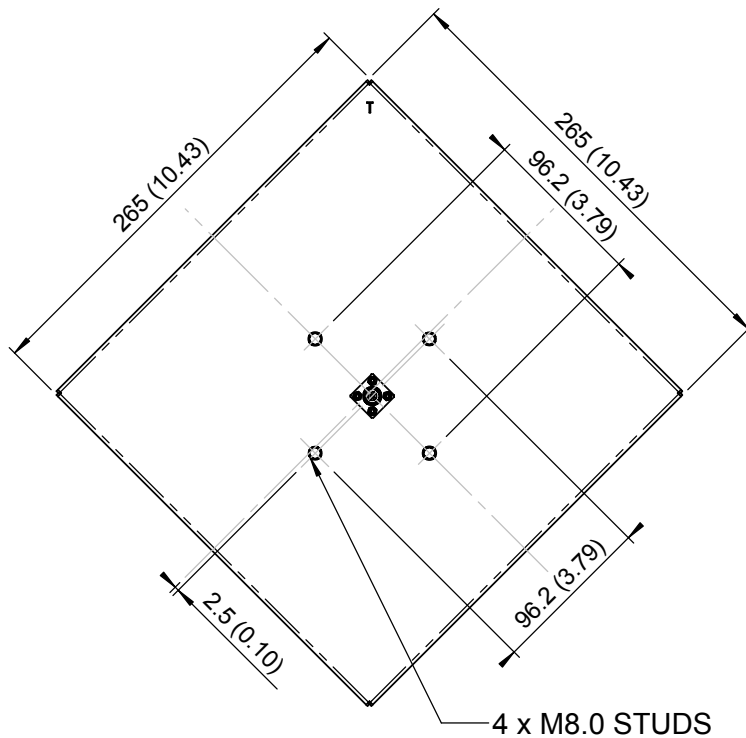

EUROPEAN ANTENNAS

Excellence through design
Creative in concept

FLAT PANEL ANTENNA

MODEL: FPA20-4.7V/9701

FREQUENCY:	4.4 - 5.0 GHz	GAIN:	20 dBi Typical
POLARISATION:	Linear (Vertical)	BEAMWIDTH:	14° (Az.) x 14° (El.)
CROSS POLAR:	>25 dB	VSWR:	2 : 1 Max., 1.5 : 1 Typ.
POWER RATING:	20 W	FRONT TO BACK:	45 dB Min.
TEMPERATURE:	-40° to +60°C	MASS:	0.5 Kg / 1.1 lbs excl. brackets
FINISH:	Matt Black	WIND LOADING:	11.4 Kg / 25.1 lbs @ 100 mph

TOP VIEW

OPTIONAL MK4/B
MOUNTS TO 50.8 (2") POLE

PICTORIAL VIEW

REAR VIEW

DIMENSIONS: mm (inches) M
GA: 9701 - 1 Issued: 240107

EUROPEAN ANTENNAS LTD.

Tel: +44 (0)1638 731888
Fax: +44 (0)1638 731999

LAMBDA HOUSE, CHEVELEY
NEWMARKET, SUFFOLK, CB8 9RG,
UNITED KINGDOM