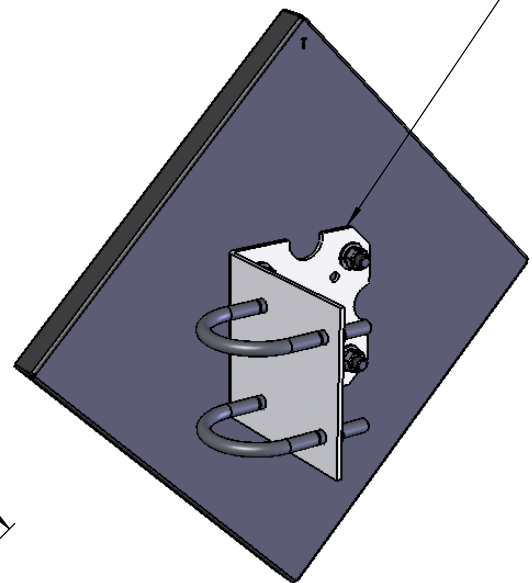

EUROPEAN ANTENNAS

Excellence through design
Creative in concept

FLAT PANEL ANTENNA

MODEL: FPA20-4.7V/9701

FREQUENCY:	4.4 - 5.0 GHz	GAIN:	20 dBi Typical
POLARISATION:	Linear (Vertical)	BEAMWIDTH:	14° (Az.) x 14° (El.)
CROSS POLAR:	>25 dB	VSWR:	2 : 1 Max., 1.5 : 1 Typ.
POWER RATING:	20 W	FRONT TO BACK:	45 dB Min.
TEMPERATURE:	-40° to +60°C	MASS:	0.5 Kg / 1.1 lbs excl. brackets
FINISH:	Matt Black	WIND LOADING:	11.4 Kg / 25.1 lbs @ 100 mph

TOP VIEW

OPTIONAL MK4/B
MOUNTS TO 50.8 (2") POLE

PICTORIAL VIEW

REAR VIEW

DIMENSIONS: mm (inches) M
GA: 9701 - 1 Issued: 240107

EUROPEAN ANTENNAS LTD.

Tel: +44 (0)1638 731888
Fax: +44 (0)1638 731999

LAMBDA HOUSE, CHEVELEY
NEWMARKET, SUFFOLK, CB8 9RG,
UNITED KINGDOM