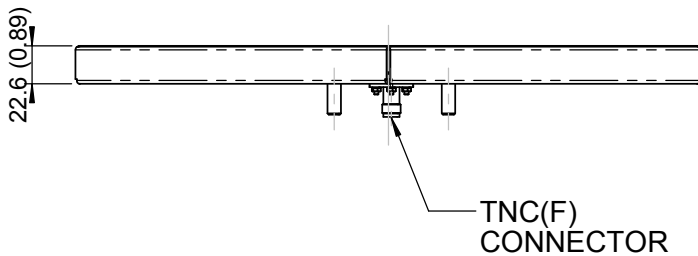

EUROPEAN ANTENNAS

Excellence through design
Creative in concept

FLAT PANEL ANTENNA

MODEL: FPA20-4.7V/9701

FREQUENCY:	4.4 - 5.0 GHz	GAIN:	20 dBi Typical
POLARISATION:	Linear (Vertical)	BEAMWIDTH:	14° (Az.) x 14° (El.)
CROSS POLAR:	>25 dB	VSWR:	2 : 1 Max., 1.5 : 1 Typ.
POWER RATING:	20 W	FRONT TO BACK:	45 dB Min.
TEMPERATURE:	-40° to +60°C	MASS:	0.5 Kg / 1.1 lbs excl. brackets
FINISH:	Matt Black	WIND LOADING:	11.4 Kg / 25.1 lbs @ 100 mph

TOP VIEW

OPTIONAL MK4/B
MOUNTS TO 50.8 (2") POLE

PICTORIAL VIEW

REAR VIEW

DIMENSIONS: mm (inches) M
GA: 9701 - 1 Issued: 240107

EUROPEAN ANTENNAS LTD.

Tel: +44 (0)1638 731888
Fax: +44 (0)1638 731999

LAMBDA HOUSE, CHEVELEY
NEWMARKET, SUFFOLK, CB8 9RG,
UNITED KINGDOM