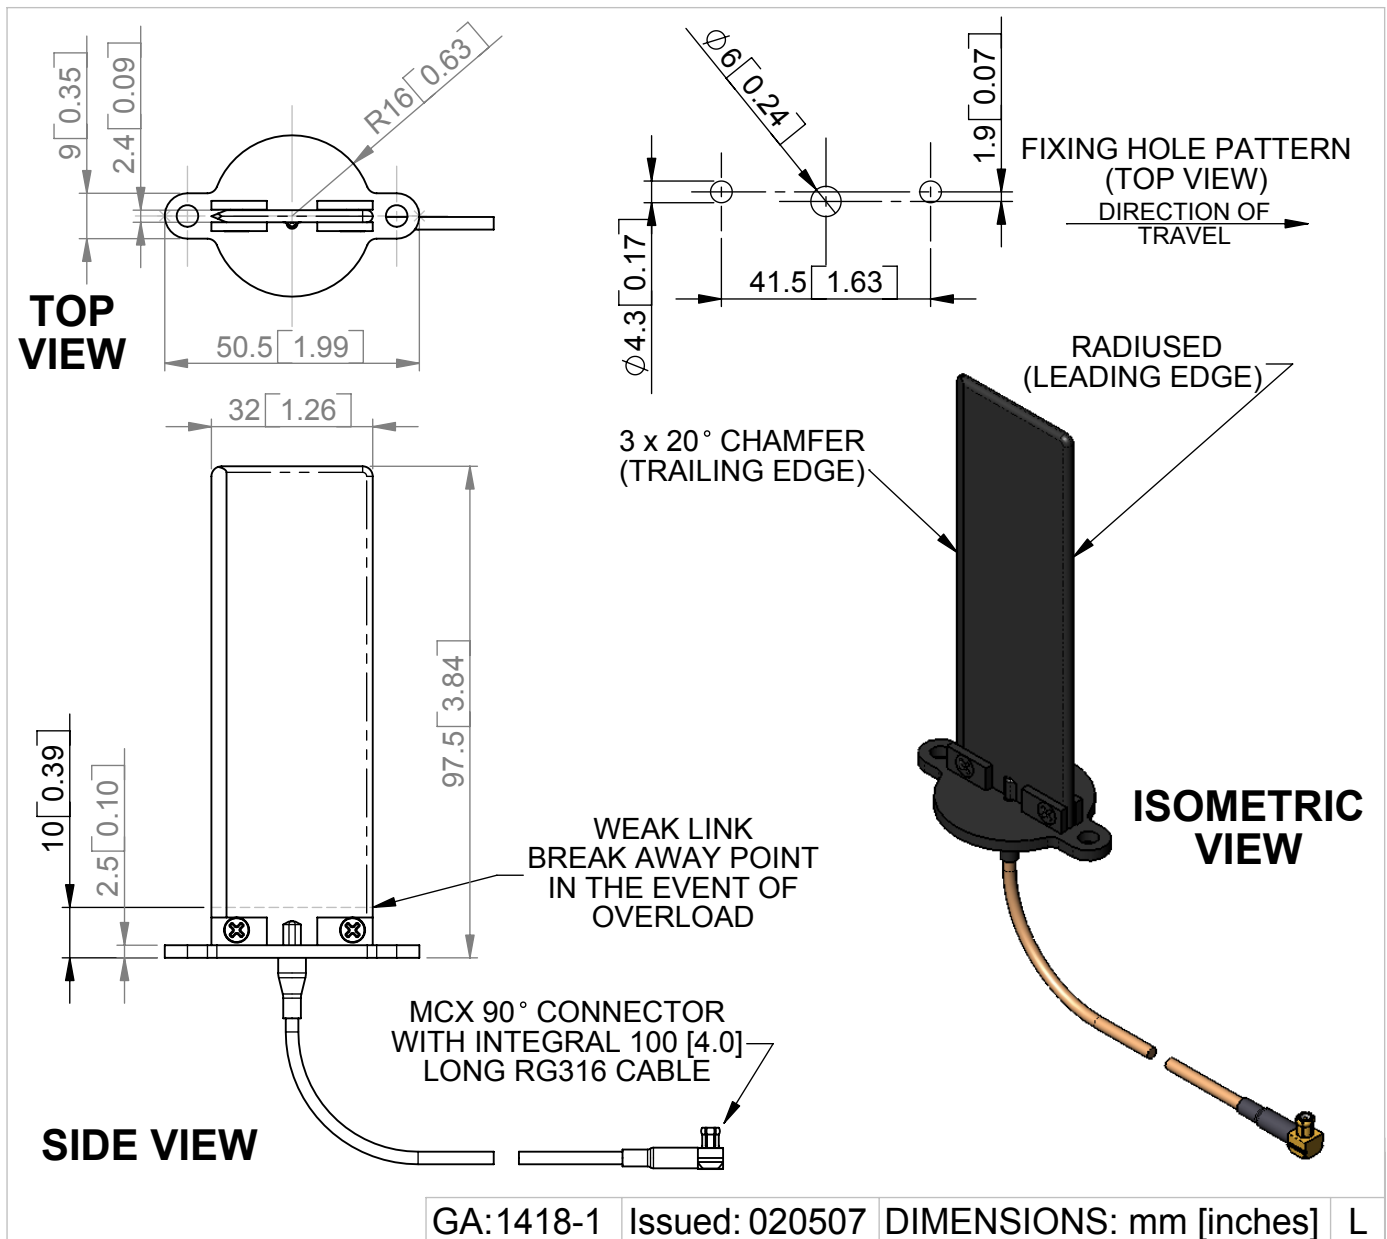

EUROPEAN ANTENNAS

Excellence through design
Creative in concept

SHORT BLADE ANTENNA

MODEL: SBA-2.0/1418

FREQUENCY:	1.980 - 2.010 GHz	GAIN:	2 dBi Nominal
POLARISATION:	Linear (Vertical)	BEAMWIDTH:	360° (Az) x 60° (El) Approx.
CROSS POLAR:	15 dB Nominal	VSWR:	1.5:1
POWER RATING:	20 W	FRONT TO BACK:	N/A
TEMPERATURE:	-70° to +60°C	MASS:	35 g / 1.23 oz
FINISH:	Black	WIND LOADING:	0.1 Kg / 0.22 lbs @ 100 mph (in forward direction)