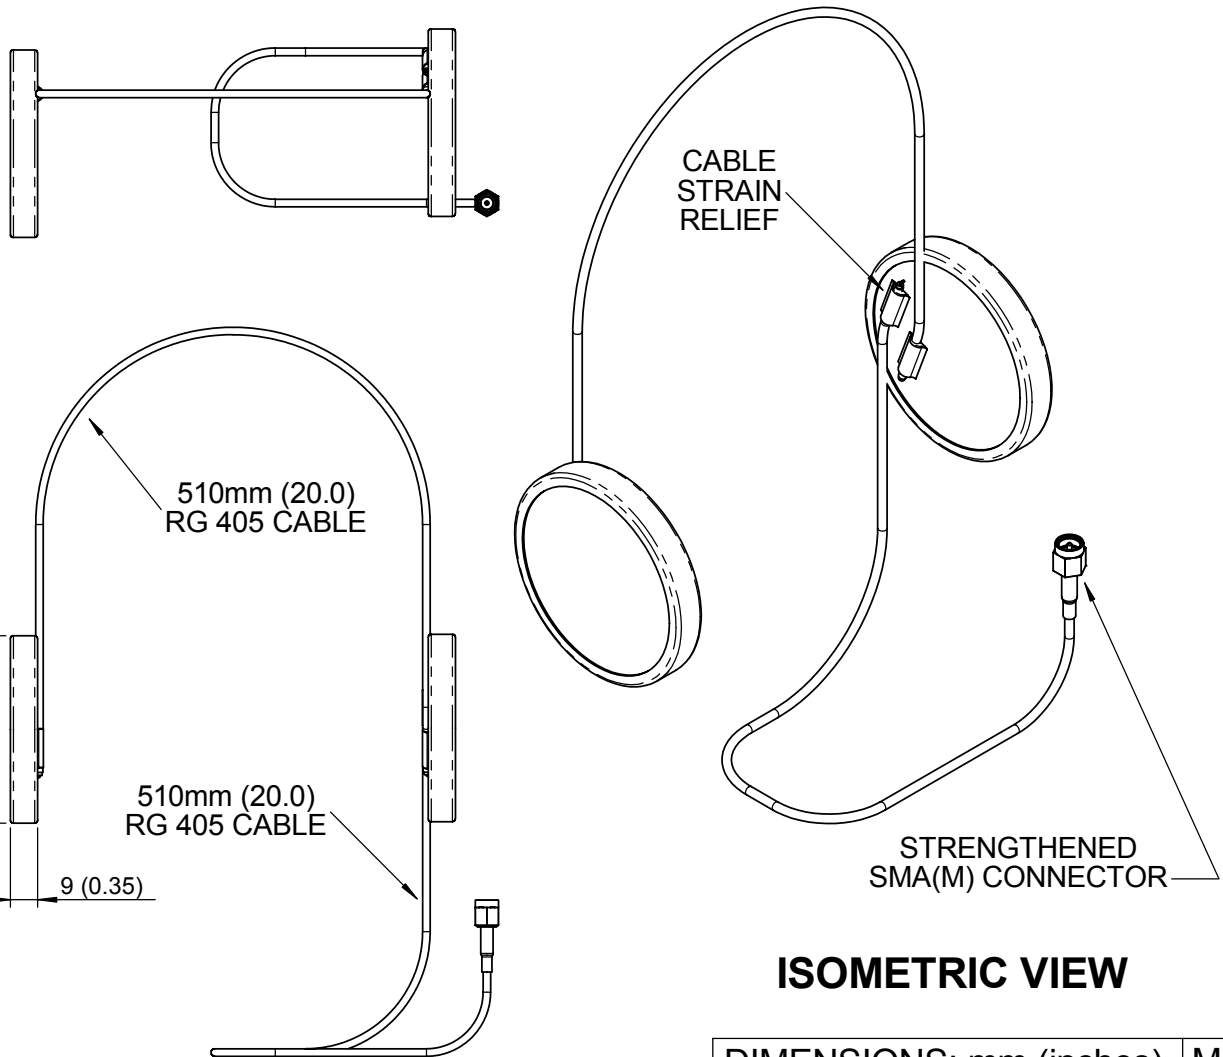

EUROPEAN ANTENNAS

Excellence through design
Creative in concept

BODY WORN ANTENNA

MODEL: DPA1-47R/1163

FREQUENCY:	4.4 - 5.0 GHz	GAIN:	2.8 dBiC (Per Element inc Cables)
POLARISATION:	Right Hand Circular	BEAMWIDTH:	62.5° (Az.) x 61.5° (El.) Approx.
POWER RATING:	5 W	VSWR:	2.0:1 Max, 1.5:1 Typ.
TEMPERATURE:	-40° to +60°C	FRONT TO BACK:	>25 dB
FINISH:	Matt Black	MASS:	66g / 2.3 oz

TOP VIEW

FRONT VIEW

ISOMETRIC VIEW

DIMENSIONS: mm (inches)	M
GA: 1163 - 1	Issued: 141204

EUROPEAN ANTENNAS LTD.

Tel: +44 (0)1638 731888
Fax: +44 (0)1638 731999

LAMBDA HOUSE, CHEVELEY
NEWMARKET, SUFFOLK, CB8 9RG,
UNITED KINGDOM