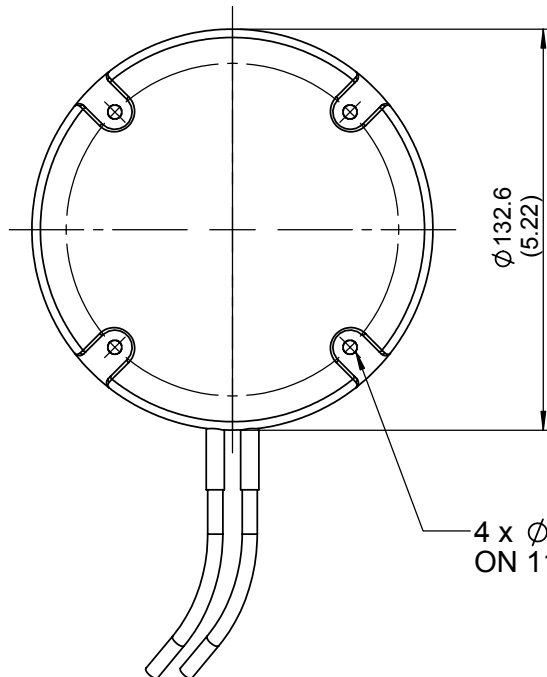

EUROPEAN ANTENNAS

Excellence through design
Creative in concept

WIRELESS LAN DIRECTIONAL ANTENNA

MODEL: PA6-2460-DS45-D1/1021

FREQUENCY:	2.42 - 2.48 GHz	GAIN:	6 dBi
POLARISATION:	Dual Slant +/- 45°	BEAMWIDTH:	67° (Az.) x 67° (El.) Approx
ISOLATION:	30 dB Typical	VSWR:	1.5 : 1
POWER RATING:	250 mW	FRONT TO BACK:	20 dB Typical
TEMPERATURE:	-20° to +50°C	MASS:	250 g / 9 oz
FINISH:	White		

TOP VIEW

4 x \varnothing 4.5 (0.18) HOLES
ON 110.0 (4.33) PCD

SIDE VIEW

21.7
(0.86)

PICTORIAL VIEW

2 x REVERSE POLARITY
TNC (PLUG) CONNECTORS
ON 1.0M CABLES

DIMENSIONS: mm (inches)	M
GA: 1021 - 2	Issued: 120105