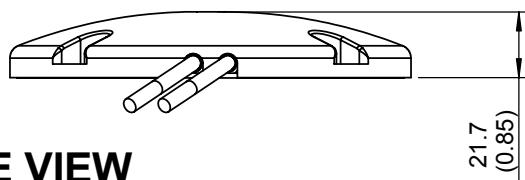

EUROPEAN ANTENNAS

Excellence through design
Creative in concept

WIRELESS LAN DIRECTIONAL ANTENNA

MODEL: PA6-2460-DS45-D1/1021

FREQUENCY:	2.42 - 2.48 GHz	GAIN:	6 dBi
POLARISATION:	Dual Slant +/- 45°	BEAMWIDTH:	67° (Az.) x 67° (El.) Approx
ISOLATION:	30 dB Typical	VSWR:	1.5 : 1
POWER RATING:	250 mW	FRONT TO BACK:	20 dB Typical
TEMPERATURE:	-20° to +50°C	MASS:	250 g / 9 oz
FINISH:	White		

TOP VIEW

4 x \varnothing 4.5 (0.18) HOLES
ON 110.0 (4.33) PCD

SIDE VIEW

21.7
(0.86)

PICTORIAL VIEW

2 x REVERSE POLARITY
TNC (PLUG) CONNECTORS
ON 1.0M CABLES

DIMENSIONS: mm (inches)	M
GA: 1021 - 2	Issued: 120105