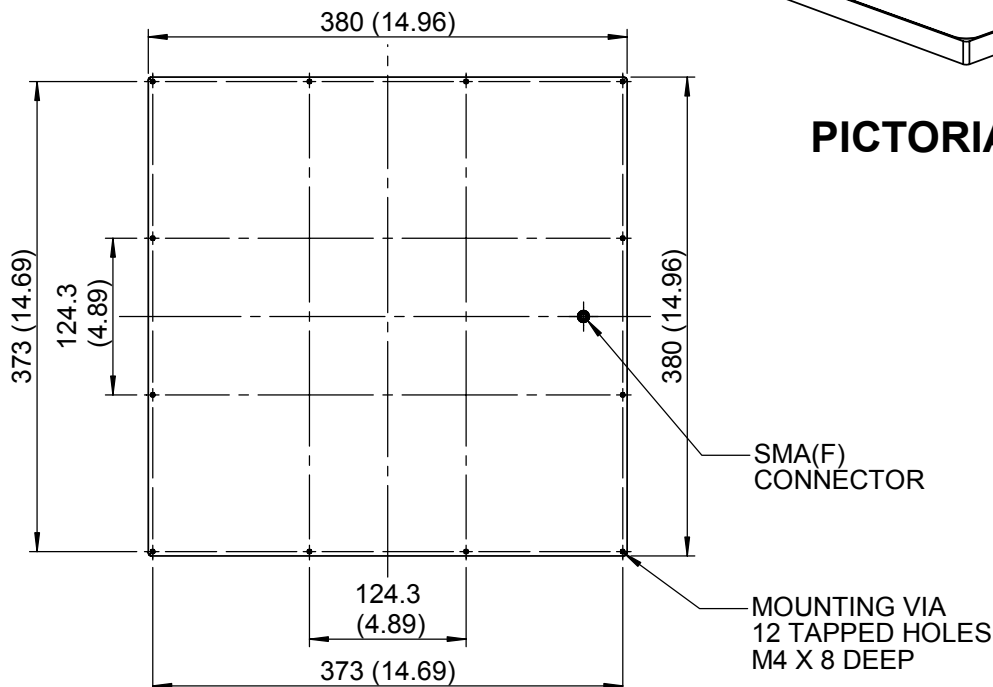

EUROPEAN ANTENNAS

Excellence through design
Creative in concept

FLAT PANEL ANTENNA

MODEL: FPA23-61V/1132

FREQUENCY:	5.8 - 6.4 GHz	GAIN:	23 dBi
POLARISATION:	Linear (Vertical)	BEAMWIDTH:	7°(Az.) x 7°(El.) Approx.
CROSS POLAR:	20 dB	VSWR:	1.5 : 1
POWER RATING:	20 W	FRONT TO BACK:	> 45 dB
TEMPERATURE:	-20° to +50°C	MASS:	1.65 Kg / 3.63 lbs
FINISH:	Matt Black	WIND LOADING:	23.4 Kg / 51.5 lbs @ 100 mph

TOP VIEW

PICTORIAL VIEW

REAR VIEW

DIMENSIONS: mm (inches)	L
GA: 1132-1	Issued: 230604

EUROPEAN ANTENNAS LTD.

Tel: +44 (0)1638 731888
Fax: +44 (0)1638 731999

LAMBDA HOUSE, CHEVELEY
NEWMARKET, SUFFOLK, CB8 9RG,
UNITED KINGDOM