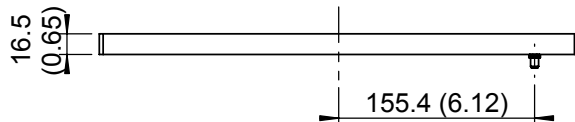

EUROPEAN ANTENNAS

Excellence through design
Creative in concept

FLAT PANEL ANTENNA

MODEL: FPA23-61V/1132

FREQUENCY:	5.8 - 6.4 GHz	GAIN:	23 dBi
POLARISATION:	Linear (Vertical)	BEAMWIDTH:	7°(Az.) x 7°(El.) Approx.
CROSS POLAR:	20 dB	VSWR:	1.5 : 1
POWER RATING:	20 W	FRONT TO BACK:	> 45 dB
TEMPERATURE:	-20° to +50°C	MASS:	1.65 Kg / 3.63 lbs
FINISH:	Matt Black	WIND LOADING:	23.4 Kg / 51.5 lbs @ 100 mph

TOP VIEW

PICTORIAL VIEW

REAR VIEW

DIMENSIONS: mm (inches)	L
GA: 1132-1	Issued: 230604

EUROPEAN ANTENNAS LTD.

Tel: +44 (0)1638 731888
Fax: +44 (0)1638 731999

LAMBDA HOUSE, CHEVELEY
NEWMARKET, SUFFOLK, CB8 9RG,
UNITED KINGDOM