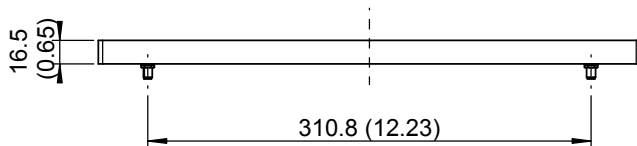

EUROPEAN ANTENNAS

Excellence through design
Creative in concept

FLAT PANEL ANTENNA

MODEL: FPA23-61VH/1072

FREQUENCY:	5.8 - 6.4 GHz	GAIN:	23.5 dBi Typical
POLARISATION:	Linear (Vertical & Horizontal)	BEAMWIDTH:	7° (Az.) x 7° (El.) Approx
CROSS POLAR:	20 dB Minimum	VSWR:	1.8 : 1
POWER RATING:	20 W	FRONT TO BACK:	30 dB Typical.
TEMPERATURE:	-20° to +50°C	MASS:	1.75 Kg / 3.85 lbs.
FINISH:	Matt Black	WIND LOADING:	23.4 Kg / 51.5 lbs @ 100 mph

TOP VIEW

PICTORIAL VIEW

2 OFF SMA(F)
CONNECTORS

MOUNTING VIA
12 TAPPED HOLES
M4 x 8 DEEP

REAR VIEW

DIMENSIONS: mm (inches) | M

GA: 1072-2 Issued: 230604

EUROPEAN ANTENNAS LTD.