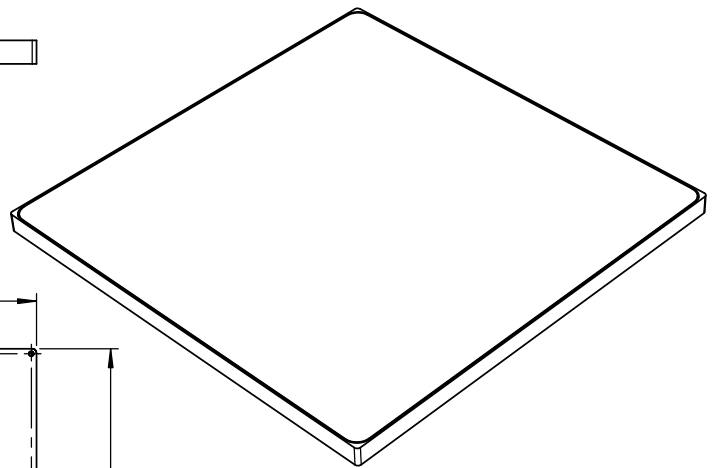

EUROPEAN ANTENNAS

Excellence through design
Creative in concept

FLAT PANEL ANTENNA

MODEL: FPA23-61VH/1072

FREQUENCY:	5.8 - 6.4 GHz	GAIN:	23.5 dBi Typical
POLARISATION:	Linear (Vertical & Horizontal)	BEAMWIDTH:	7° (Az.) x 7° (El.) Approx
CROSS POLAR:	20 dB Minimum	VSWR:	1.8 : 1
POWER RATING:	20 W	FRONT TO BACK:	30 dB Typical.
TEMPERATURE:	-20° to +50°C	MASS:	1.75 Kg / 3.85 lbs.
FINISH:	Matt Black	WIND LOADING:	23.4 Kg / 51.5 lbs @ 100 mph

TOP VIEW

PICTORIAL VIEW

2 OFF SMA(F)
CONNECTORS

MOUNTING VIA
12 TAPPED HOLES
M4 x 8 DEEP

REAR VIEW

DIMENSIONS: mm (inches) | M

GA: 1072-2 Issued: 230604

EUROPEAN ANTENNAS LTD.