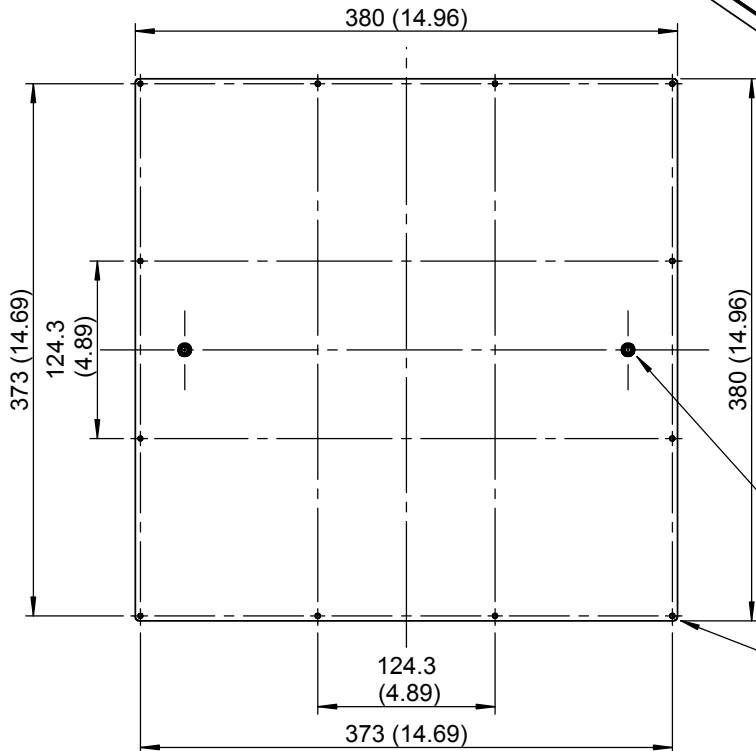

EUROPEAN ANTENNAS

Excellence through design
Creative in concept

FLAT PANEL ANTENNA

MODEL: FPA23-61VH/1072

FREQUENCY:	5.8 - 6.4 GHz	GAIN:	23.5 dBi Typical
POLARISATION:	Linear (Vertical & Horizontal)	BEAMWIDTH:	7° (Az.) x 7° (El.) Approx
CROSS POLAR:	20 dB Minimum	VSWR:	1.8 : 1
POWER RATING:	20 W	FRONT TO BACK:	30 dB Typical.
TEMPERATURE:	-20° to +50°C	MASS:	1.75 Kg / 3.85 lbs.
FINISH:	Matt Black	WIND LOADING:	23.4 Kg / 51.5 lbs @ 100 mph

TOP VIEW

PICTORIAL VIEW

2 OFF SMA(F)
CONNECTORS

MOUNTING VIA
12 TAPPED HOLES
M4 x 8 DEEP

REAR VIEW

DIMENSIONS: mm (inches) | M

GA: 1072-2 Issued: 230604

EUROPEAN ANTENNAS LTD.