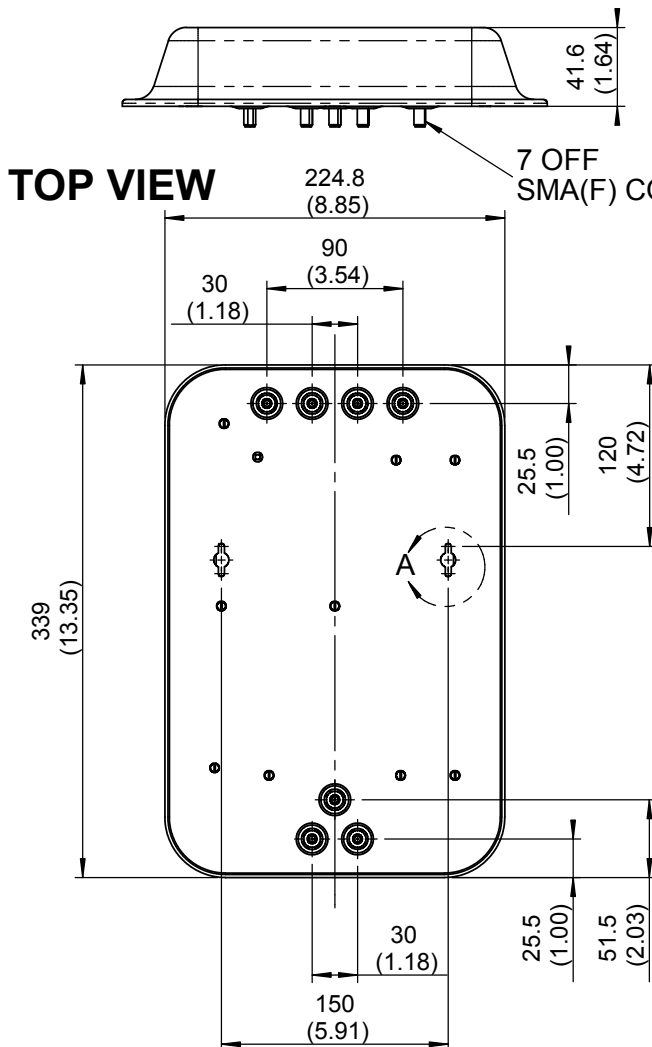

## MULTIBAND DIRECTIONAL ANTENNA

<b>MODEL: LPA7-TRI-DS2450-DS5500/1090</b>			
<b>FREQUENCY:</b>	0.88 - 0.96, 1.71 - 1.88, 1.920 - 2.175, 2.40 - 2.50 & 5.25 - 5.85 GHz	<b>GAIN:</b>	5 x 7 dBi
<b>POLARISATION:</b>	GSM, DCS & UMTS Vertical ISM & UNII - Dual slant 45 degrees	<b>BEAMWIDTH:</b>	60° x 60° Approx. all bands.
<b>CROSS POLAR:</b>	15 dB Typical	<b>VSWR:</b>	GSM, DCS & UMTS - 2:1 ISM & UNII - 1.5:1
<b>POWER RATING:</b>	7 x 20 W	<b>FRONT TO BACK:</b>	20 dB Approx.
<b>TEMPERATURE:</b>	-20° to +50°C	<b>MASS:</b>	750g /1.65 lbs Approx.
<b>FINISH:</b>	Gloss white radome & alocrom base	<b>ISOLATION:</b>	18 dB min, 30 dB Typical
		<b>WIND LOADING:</b>	12.3 Kg/27.1 lbs @ 100 mph

**PICTORIAL VIEW**

**DETAIL A  
MOUNTING EYE  
2 PLACES**

**REAR VIEW**

<b>DIMENSIONS:</b> mm (inches)	<b>M</b>
<b>GA:</b> 1090-1	<b>Issued:</b> 120803

EUROPEAN ANTENNAS LTD.

Tel: +44 (0)1638 731888  
Fax: +44 (0)1638 731999