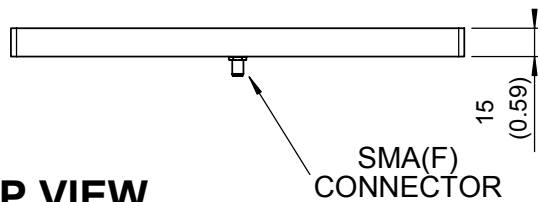

### MODEL: FPA23-85V/1047

<b>FREQUENCY:</b>	8.3 - 8.5 GHz	<b>GAIN:</b>	23 dBi Minimum
<b>POLARISATION:</b>	Linear (Vertical)	<b>BEAMWIDTH:</b>	8° (Az) x 8° (El) Approx
<b>CROSS POLAR:</b>	20 dB Typical	<b>VSWR:</b>	1.5:1
<b>POWER RATING:</b>	20 W	<b>FRONT TO BACK:</b>	35 dB Minimum
<b>TEMPERATURE:</b>	-20° to +50°C	<b>MASS:</b>	640 g / 1.4 lbs Approx
<b>FINISH:</b>	White Semi-Spatter	<b>WIND LOADING:</b>	9.38 Kg / 20.65 lbs @ 100 mph

**TOP VIEW**

**REAR VIEW**

**PICTORIAL VIEW**

4 OFF M4.0 X 8 DEEP  
MOUNTING HOLES

<b>DIMENSIONS:</b> mm (inches)	<b>M</b>
<b>GA:</b> 1047 - 1	<b>Issued:</b> 150803

EUROPEAN ANTENNAS LTD.

Tel: +44 (0)1638 731888  
Fax: +44 (0)1638 731999