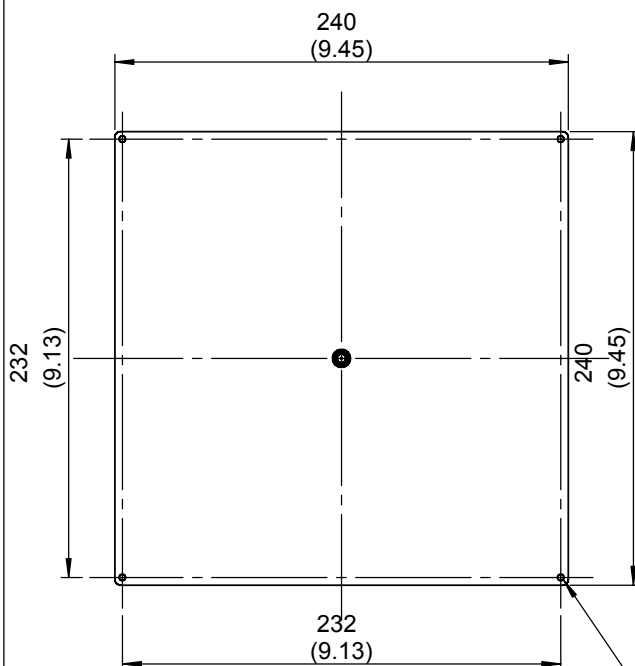

## FLAT PANEL ANTENNA

### MODEL: FPA23-85V/1047

<b>FREQUENCY:</b>	8.3 - 8.5 GHz	<b>GAIN:</b>	23 dBi Minimum
<b>POLARISATION:</b>	Linear (Vertical)	<b>BEAMWIDTH:</b>	8° (Az) x 8° (El) Approx
<b>CROSS POLAR:</b>	20 dB Typical	<b>VSWR:</b>	1.5:1
<b>POWER RATING:</b>	20 W	<b>FRONT TO BACK:</b>	35 dB Minimum
<b>TEMPERATURE:</b>	-20° to +50°C	<b>MASS:</b>	640 g / 1.4 lbs Approx
<b>FINISH:</b>	White Semi-Spatter	<b>WIND LOADING:</b>	9.38 Kg / 20.65 lbs @ 100 mph

**TOP VIEW**

**REAR VIEW**

**PICTORIAL VIEW**

4 OFF M4.0 X 8 DEEP  
MOUNTING HOLES

<b>DIMENSIONS:</b> mm (inches)	<b>M</b>
<b>GA:</b> 1047 - 1	<b>Issued:</b> 150803

EUROPEAN ANTENNAS LTD.

Tel: +44 (0)1638 731888  
Fax: +44 (0)1638 731999