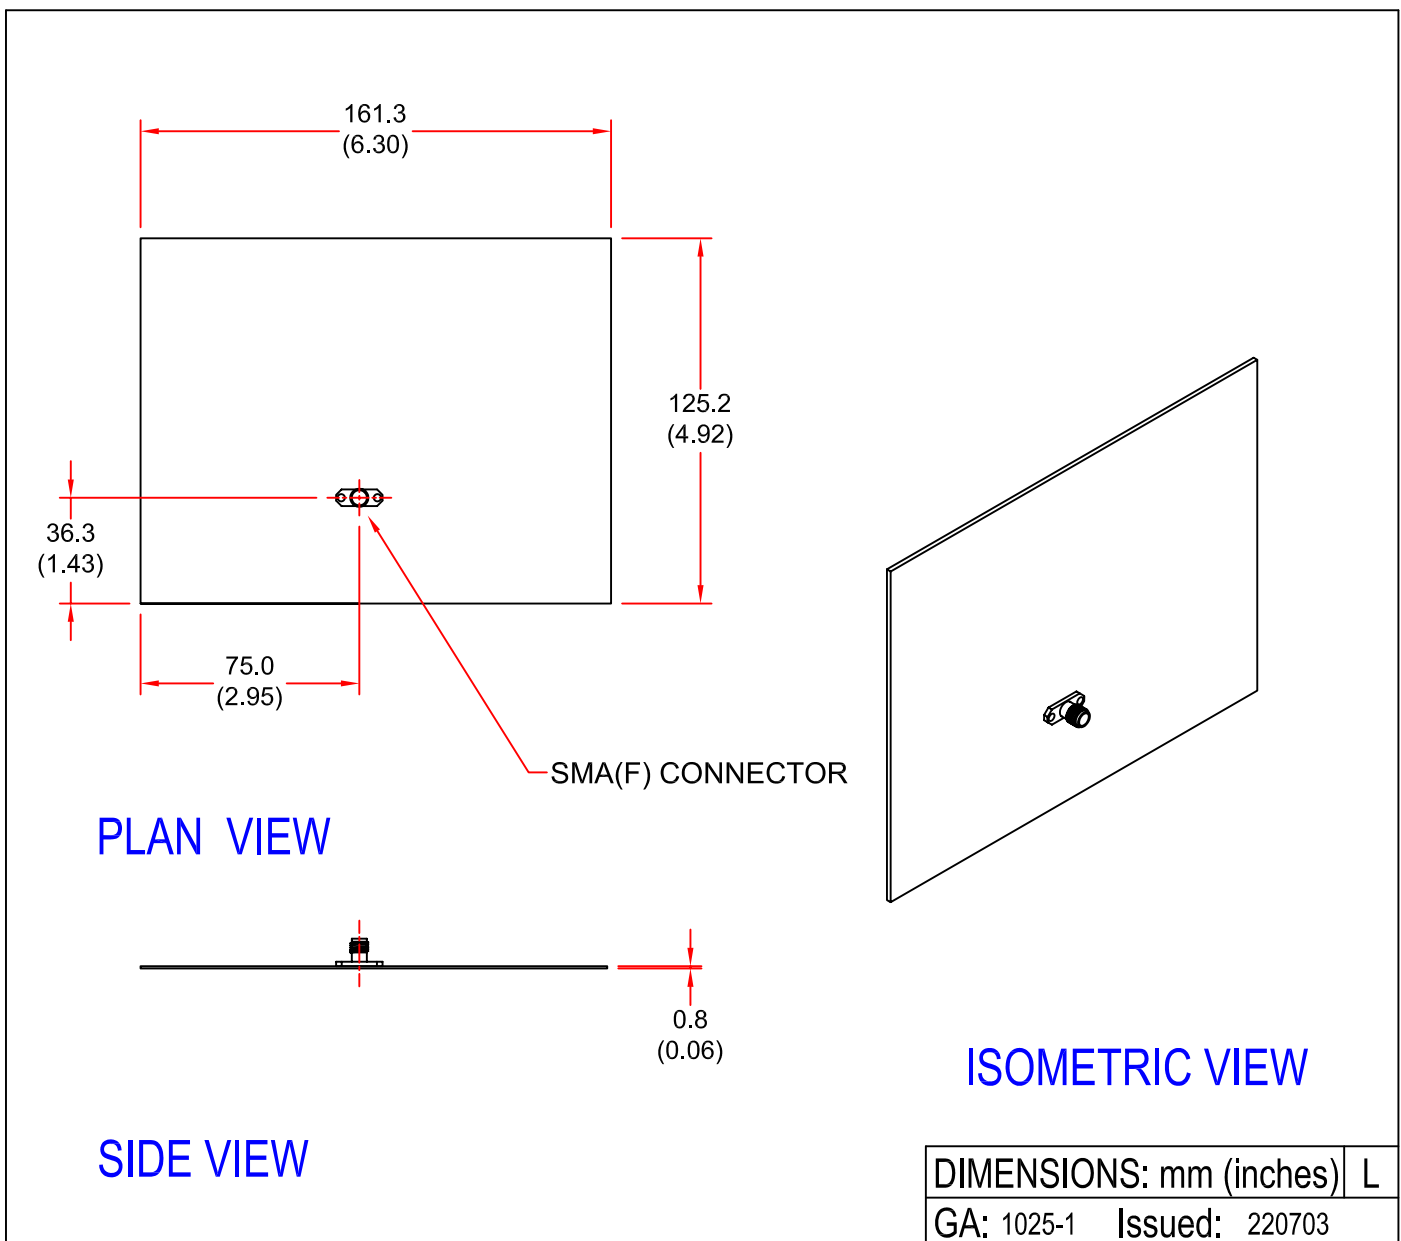

## HYBRID DIPOLE ANTENNA

MODEL: HDA-368/1025

FREQUENCY:	366 - 370 MHz	GAIN:	0 - 2 dBi
POLARISATION:	Linear (Mixed)	VSWR:	2:1 Max
POWER RATING:	10 W	MASS:	35 g / 1.25 oz
TEMPERATURE:	-20°C to +50°C	FINISH:	Matt Black

DIMENSIONS: mm (inches)	L
GA: 1025-1	Issued: 220703

EUROPEAN ANTENNAS LTD.

TEL: +44 (0)1638 731888  
FAX: +44 (0)1638 731999

LAMBDA HOUSE, CHEVELEY,  
NEWMARKET, SUFFOLK, CB8 9RG,  
UNITED KINGDOM.

E-Mail: sales@european-antennas.co.uk  
Website: www.european-antennas.co.uk