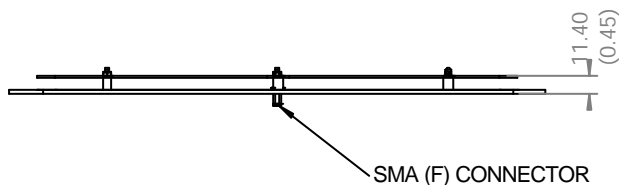

FLAT PANEL ANTENNA

MODEL: FPA17-1920/810

FREQUENCY:	1.85 - 1.99 GHz	GAIN:	17 dBi Nom
POLARISATION:	Linear (Vertical)	BEAMWIDTH:	22° (Az) x 22° (El)
CROSS POLAR	17.5 dB Min	VSWR:	1.5:1
POWER RATING:	10 W	FRONT TO BACK:	21.5 dB min
TEMPERATURE:	-45°C to +45°C	MASS:	0.5 Kg / 1.1 lbs
FINISH:	Alocrom 1200 Baseplate	WIND LOADING:	N/A

REAR VIEW

ISOMETRIC VIEW

END VIEW

DIMENSIONS: mm (inches)
GA: 810-1 Issued:010501

EUROPEAN ANTENNAS LTD.

Tel: +44 (0)1638 731888
Fax: +44 (0)1638 731999

LAMBDA HOUSE, CHEVELEY
NEWMARKET, SUFFOLK, CB8 9RG,
UNITED KINGDOM