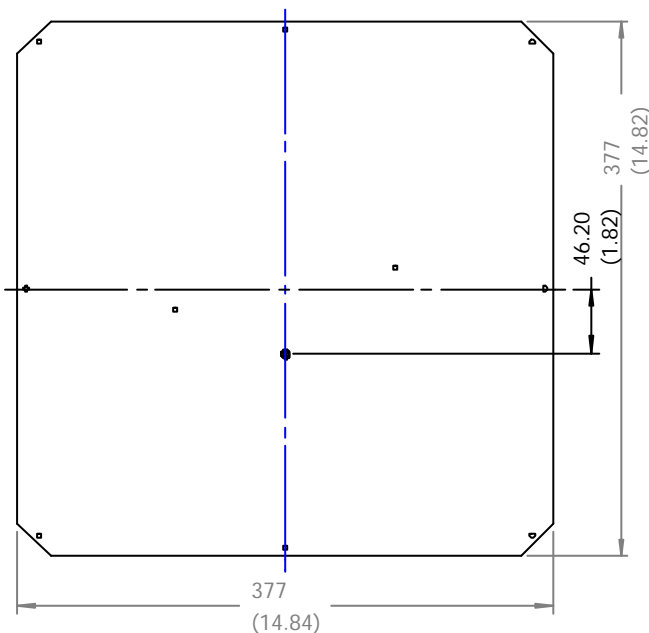

FLAT PANEL ANTENNA

MODEL: FPA17-1920/810

FREQUENCY:	1.85 - 1.99 GHz	GAIN:	17 dBi Nom
POLARISATION:	Linear (Vertical)	BEAMWIDTH:	22° (Az) x 22° (El)
CROSS POLAR	17.5 dB Min	VSWR:	1.5:1
POWER RATING:	10 W	FRONT TO BACK:	21.5 dB min
TEMPERATURE:	-45°C to +45°C	MASS:	0.5 Kg / 1.1 lbs
FINISH:	Alocrom 1200 Baseplate	WIND LOADING:	N/A

REAR VIEW

ISOMETRIC VIEW

END VIEW

DIMENSIONS: mm (inches)
GA: 810-1 Issued:010501

EUROPEAN ANTENNAS LTD.

Tel: +44 (0)1638 731888
Fax: +44 (0)1638 731999

LAMBDA HOUSE, CHEVELEY
NEWMARKET, SUFFOLK, CB8 9RG,
UNITED KINGDOM