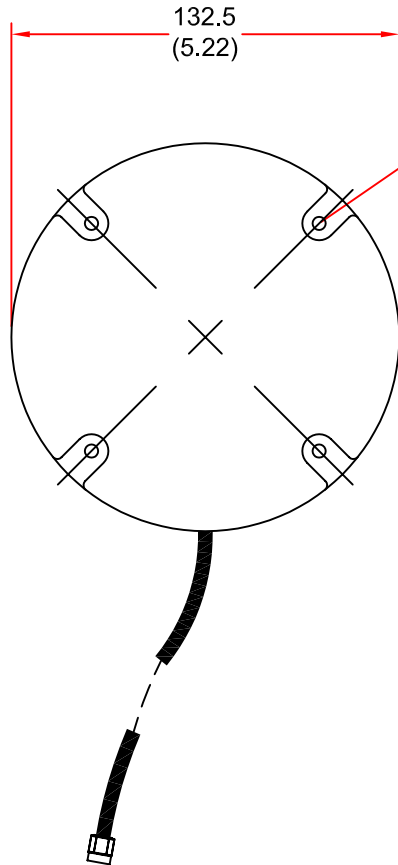

EUROPEAN ANTENNAS

Excellence through design
Creative in concept

LOW PROFILE ANTENNA

MODEL: LPA7-2050V/912

FREQUENCY:	1.920 - 2.175 GHz	GAIN:	7.8 dBi Nominal
POLARISATION:	Linear (Vertical)	BEAMWIDTH:	70° Az x 60° El
CROSS POLAR:	> 20 dB Typical	VSWR:	2:1
POWER RATING:	10 W	FRONT TO BACK:	20 dB Typ
TEMPERATURE:	-20°C to + 50°C	MASS:	162g / 6 oz
RADOME:	White Injection Moulded Polymer	WIND LOADING:	N/A

PLAN VIEW

HOLES Ø4.5 THROUGH
ON 110.0mm PCD

SMA(M) CONNECTOR ON
500MM OF RG 400 CABLE

ISOMETRIC VIEW

SIDE VIEW

DIMENSIONS: mm (inches)

GA 912-1 Issued 031201

EUROPEAN ANTENNAS LTD.