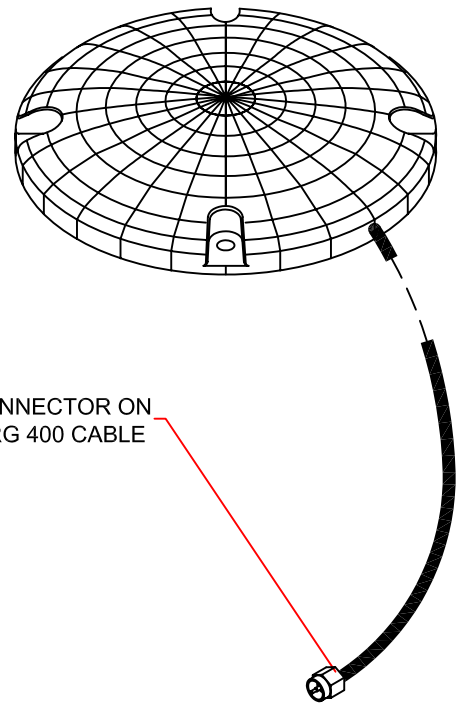

EUROPEAN ANTENNAS

Excellence through design
Creative in concept

LOW PROFILE ANTENNA

MODEL: LPA7-2050V/912

FREQUENCY:	1.920 - 2.175 GHz	GAIN:	7.8 dBi Nominal
POLARISATION:	Linear (Vertical)	BEAMWIDTH:	70° Az x 60° El
CROSS POLAR:	> 20 dB Typical	VSWR:	2:1
POWER RATING:	10 W	FRONT TO BACK:	20 dB Typ
TEMPERATURE:	-20°C to + 50°C	MASS:	162g / 6 oz
RADOME:	White Injection Moulded Polymer	WIND LOADING:	N/A

PLAN VIEW

HOLES Ø4.5 THROUGH
ON 110.0mm PCD

SMA(M) CONNECTOR ON
500MM OF RG 400 CABLE

ISOMETRIC VIEW

SIDE VIEW

DIMENSIONS: mm (inches)

GA 912-1 Issued 031201

EUROPEAN ANTENNAS LTD.