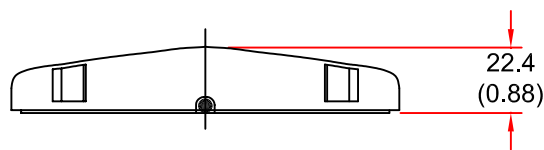

EUROPEAN ANTENNAS

Excellence through design
Creative in concept

LOW PROFILE ANTENNA

MODEL: LPA7-2050V/912

FREQUENCY:	1.920 - 2.175 GHz	GAIN:	7.8 dBi Nominal
POLARISATION:	Linear (Vertical)	BEAMWIDTH:	70° Az x 60° El
CROSS POLAR:	> 20 dB Typical	VSWR:	2:1
POWER RATING:	10 W	FRONT TO BACK:	20 dB Typ
TEMPERATURE:	-20°C to + 50°C	MASS:	162g / 6 oz
RADOME:	White Injection Moulded Polymer	WIND LOADING:	N/A

PLAN VIEW

HOLES Ø4.5 THROUGH
ON 110.0mm PCD

SMA(M) CONNECTOR ON
500MM OF RG 400 CABLE

ISOMETRIC VIEW

SIDE VIEW

DIMENSIONS: mm (inches)

GA 912-1 Issued 031201

EUROPEAN ANTENNAS LTD.