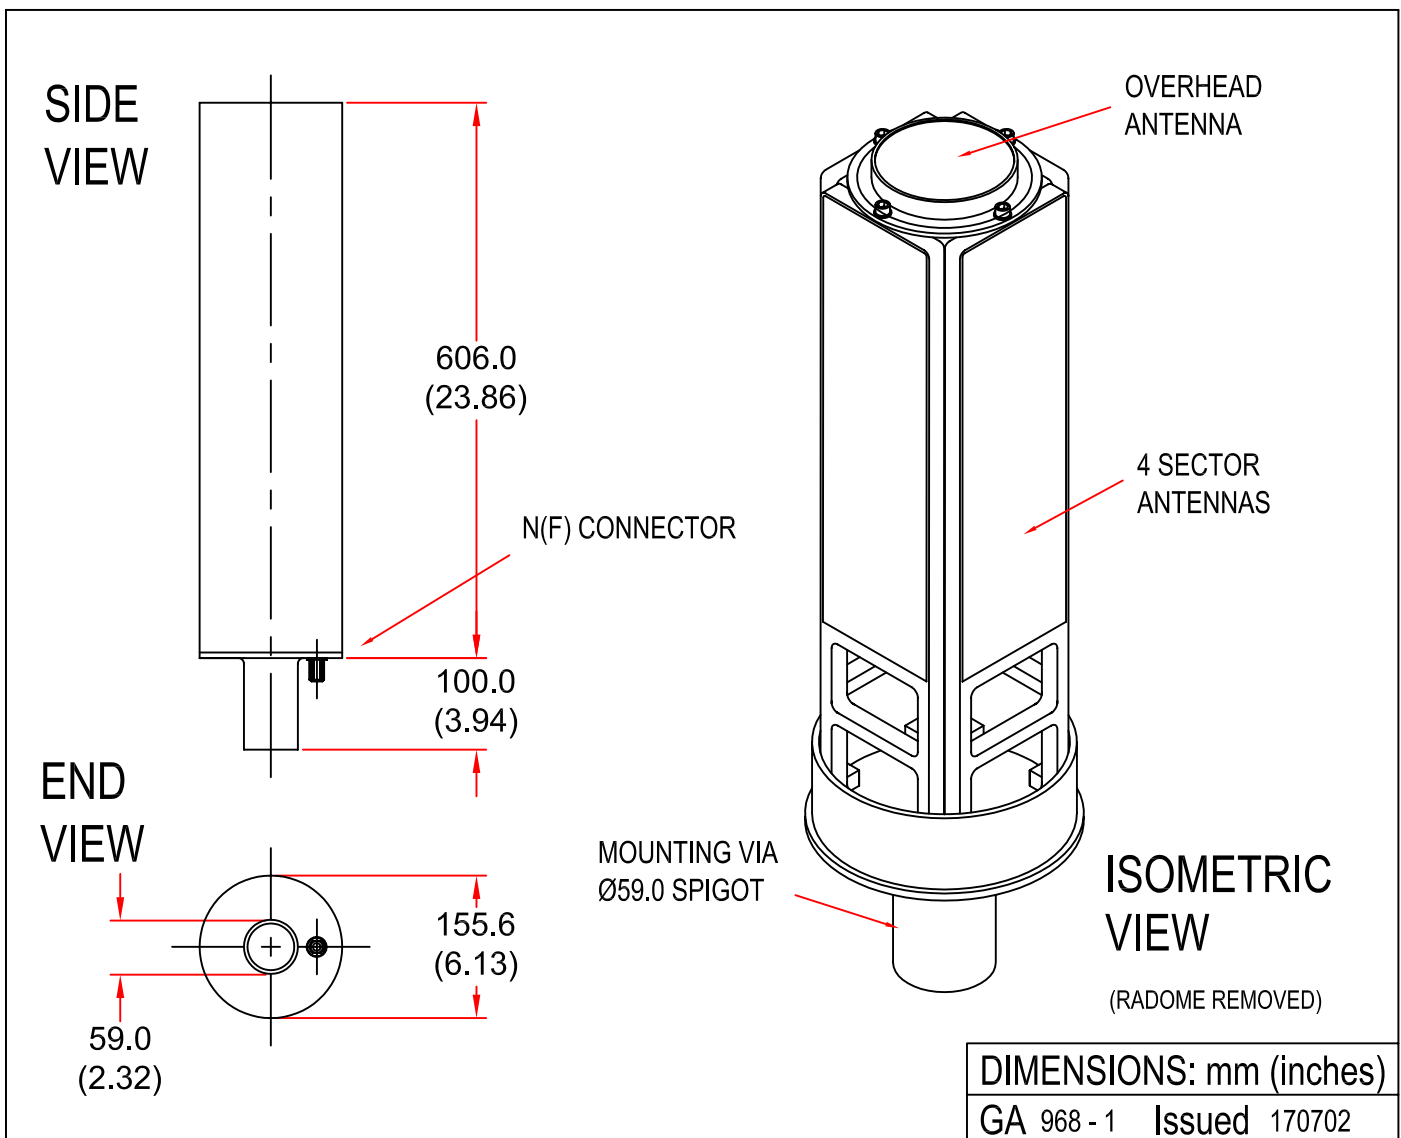

## MULTI-SECTOR ANTENNA

MODEL: MSA5-34L-ECS/963

FREQUENCY:	3.40 - 3.60 GHz	GAIN:	13 dBiC (sectors) 7 dBiC (overhead)
POLARISATION:	L.H. Circular	BEAMWIDTH:	80°x20° (sectors) 80°x80° (overhead)
AXIAL RATIO:	3 dB Typ.	VSWR:	1.5 : 1
POWER RATING:	5 W per Antenna	FRONT TO BACK:	20dB on azimuth sectors
TEMPERATURE:	-20°C to +50°C	MASS:	4 Kg/8.8 lbs
RADOME:	Glass Fibre/Gloss White	WIND LOADING:	16.3Kg/35.8lbs @100mph