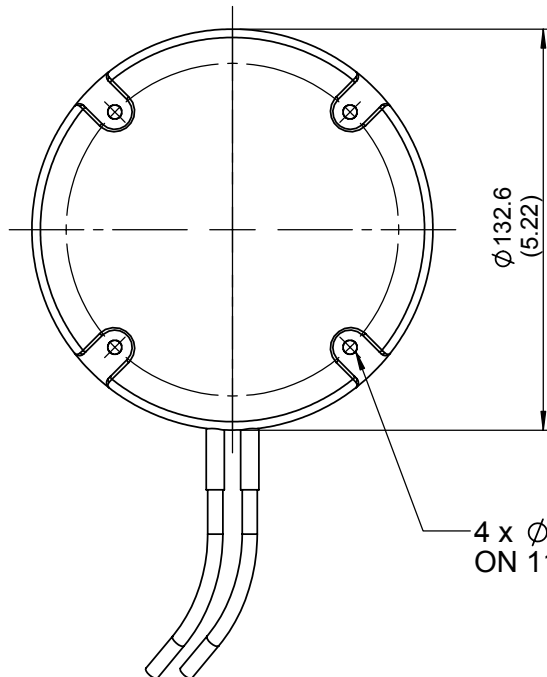

EUROPEAN ANTENNAS

Excellence through design
Creative in concept

WIRELESS LAN DIRECTIONAL ANTENNA

MODEL: PA6-2460-DS45/650

FREQUENCY:	2.42 - 2.48 GHz	GAIN:	6 dBi
POLARISATION:	Dual Slant +/- 45°	BEAMWIDTH:	67° (Az.) x 67° (El.) Approx
ISOLATION:	30 dB Typical	VSWR:	1.5 : 1
POWER RATING:	250 mW	FRONT TO BACK:	20 dB Typical
TEMPERATURE:	-20° to +50°C	MASS:	250 g / 9 oz
FINISH:	White		

TOP VIEW

4 x \varnothing 4.5 (0.18) HOLES
ON 110.0 (4.33) PCD

PICTORIAL VIEW

2 x REVERSE POLARITY
BNC (PLUG) CONNECTORS
ON 1.0M CABLES

SIDE VIEW

21.7
(0.86)

DIMENSIONS: mm (inches)	M
GA: 650 - 3	Issued: 120105