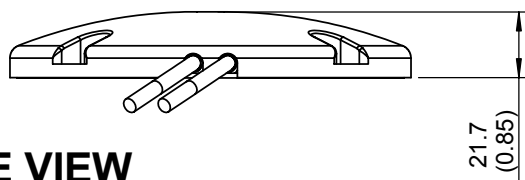

EUROPEAN ANTENNAS

Excellence through design
Creative in concept

WIRELESS LAN DIRECTIONAL ANTENNA

MODEL: PA6-2460-DS45/650

FREQUENCY:	2.42 - 2.48 GHz	GAIN:	6 dBi
POLARISATION:	Dual Slant +/- 45°	BEAMWIDTH:	67° (Az.) x 67° (El.) Approx
ISOLATION:	30 dB Typical	VSWR:	1.5 : 1
POWER RATING:	250 mW	FRONT TO BACK:	20 dB Typical
TEMPERATURE:	-20° to +50°C	MASS:	250 g / 9 oz
FINISH:	White		

TOP VIEW

4 x \varnothing 4.5 (0.18) HOLES
ON 110.0 (4.33) PCD

PICTORIAL VIEW

2 x REVERSE POLARITY
BNC (PLUG) CONNECTORS
ON 1.0M CABLES

SIDE VIEW

21.7
(0.86)

DIMENSIONS: mm (inches)	M
GA: 650 - 3	Issued: 120105