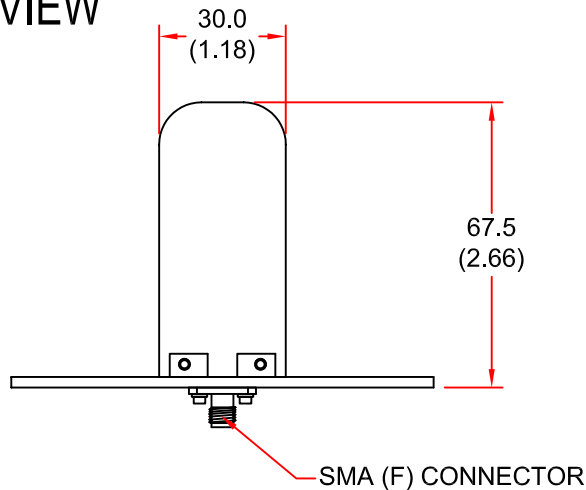

## SHORT BLADE ANTENNA

MODEL: SBA-1470/702

FREQUENCY:	1.42-1.52GHz	GAIN:	0-1dBi Nominal
POLARISATION:	Linear (Vertical)	BEAMWIDTH:	360° x 80°
CROSS POLAR:	15dB Typical	VSWR:	2:1 Max, 1.5:1 Typical
POWER RATING:	10W	FRONT TO BACK:	N/A
TEMPERATURE:	-20°C to +50°C	MASS:	20g/0.7oz
FINISH:	Matt Black	WIND LOADING:	0.33Kg/0.72lbs @ 100mph

SIDE VIEW

ISOMETRIC VIEW

REAR VIEW

DIMENSIONS: mm (inches)

GA 702-1 Issued 12/06/00

EUROPEAN ANTENNAS LTD.

LAMBDA HOUSE, CHEVELEY,  
NEWMARKET, SUFFOLK, CB8 9RG,  
UNITED KINGDOM.

TEL: +44 (0)1638 731888  
FAX: +44 (0)1638 731999