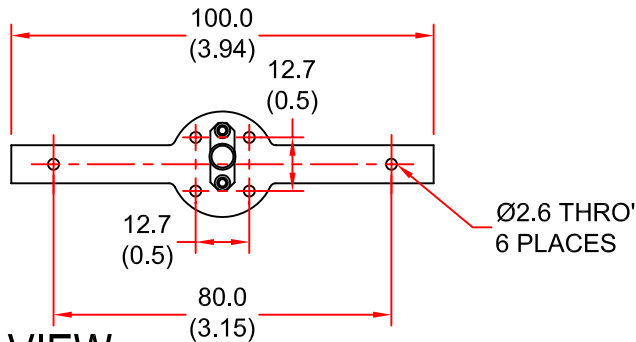

## SHORT BLADE ANTENNA

MODEL: SBA-1470/702

FREQUENCY:	1.42-1.52GHz	GAIN:	0-1dBi Nominal
POLARISATION:	Linear (Vertical)	BEAMWIDTH:	360° x 80°
CROSS POLAR:	15dB Typical	VSWR:	2:1 Max, 1.5:1 Typical
POWER RATING:	10W	FRONT TO BACK:	N/A
TEMPERATURE:	-20°C to +50°C	MASS:	20g/0.7oz
FINISH:	Matt Black	WIND LOADING:	0.33Kg/0.72lbs @ 100mph

SIDE VIEW

ISOMETRIC VIEW

REAR VIEW

DIMENSIONS: mm (inches)

GA 702-1 Issued 12/06/00

EUROPEAN ANTENNAS LTD.

LAMBDA HOUSE, CHEVELEY,  
NEWMARKET, SUFFOLK, CB8 9RG,  
UNITED KINGDOM.

TEL: +44 (0)1638 731888  
FAX: +44 (0)1638 731999