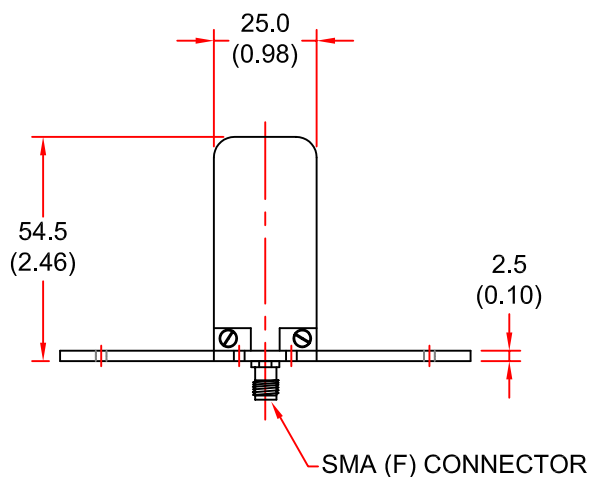

EUROPEAN ANTENNAS

Excellence through design
Creative in concept

SHORT BLADE ANTENNA

MODEL: SBA3150/731

FREQUENCY:	3.0 - 3.3 GHz	GAIN:	2 dBi
POLARISATION:	Linear (Vertical)	BEAMWIDTH:	360° Azimuth x 80° Elevation
CROSS POLAR:	15 - 20 dB	VSWR:	1.5:1
POWER RATING:	4 W	FRONT TO BACK:	N/A
TEMPERATURE:	-20°C to +50°C	MASS:	25g / 1.6 oz
FINISH:	Matt Black	WIND LOADING:	N/A

SIDE VIEW

ISOMETRIC VIEW

BOTTOM VIEW

DIMENSIONS: mm (inches)

GA 731-1 Issued 140900

EUROPEAN ANTENNAS LTD.

TEL: +44 (0)1638 731888
FAX: +44 (0)1638 731999

LAMBDA HOUSE, CHEVELEY,
NEWMARKET, SUFFOLK, CB8 9RG,
UNITED KINGDOM.