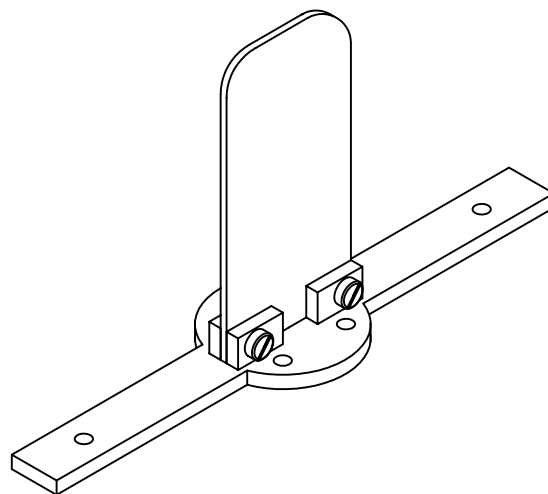

EUROPEAN ANTENNAS

Excellence through design
Creative in concept

SHORT BLADE ANTENNA

MODEL: SBA3150/731

FREQUENCY:	3.0 - 3.3 GHz	GAIN:	2 dBi
POLARISATION:	Linear (Vertical)	BEAMWIDTH:	360° Azimuth x 80° Elevation
CROSS POLAR:	15 - 20 dB	VSWR:	1.5:1
POWER RATING:	4 W	FRONT TO BACK:	N/A
TEMPERATURE:	-20°C to +50°C	MASS:	25g / 1.6 oz
FINISH:	Matt Black	WIND LOADING:	N/A

SIDE VIEW

ISOMETRIC VIEW

BOTTOM VIEW

DIMENSIONS: mm (inches)

GA 731-1 Issued 140900

EUROPEAN ANTENNAS LTD.

TEL: +44 (0)1638 731888
FAX: +44 (0)1638 731999

LAMBDA HOUSE, CHEVELEY,
NEWMARKET, SUFFOLK, CB8 9RG,
UNITED KINGDOM.