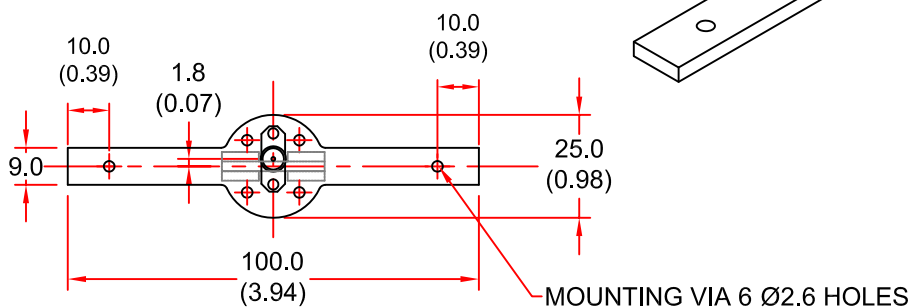

EUROPEAN ANTENNAS

Excellence through design
Creative in concept

SHORT BLADE ANTENNA

MODEL: SBA3150/731

FREQUENCY:	3.0 - 3.3 GHz	GAIN:	2 dBi
POLARISATION:	Linear (Vertical)	BEAMWIDTH:	360° Azimuth x 80° Elevation
CROSS POLAR:	15 - 20 dB	VSWR:	1.5:1
POWER RATING:	4 W	FRONT TO BACK:	N/A
TEMPERATURE:	-20°C to +50°C	MASS:	25g / 1.6 oz
FINISH:	Matt Black	WIND LOADING:	N/A

SIDE VIEW

ISOMETRIC VIEW

BOTTOM VIEW

DIMENSIONS: mm (inches)

GA 731-1 Issued 140900

EUROPEAN ANTENNAS LTD.

TEL: +44 (0)1638 731888
FAX: +44 (0)1638 731999

LAMBDA HOUSE, CHEVELEY,
NEWMARKET, SUFFOLK, CB8 9RG,
UNITED KINGDOM.