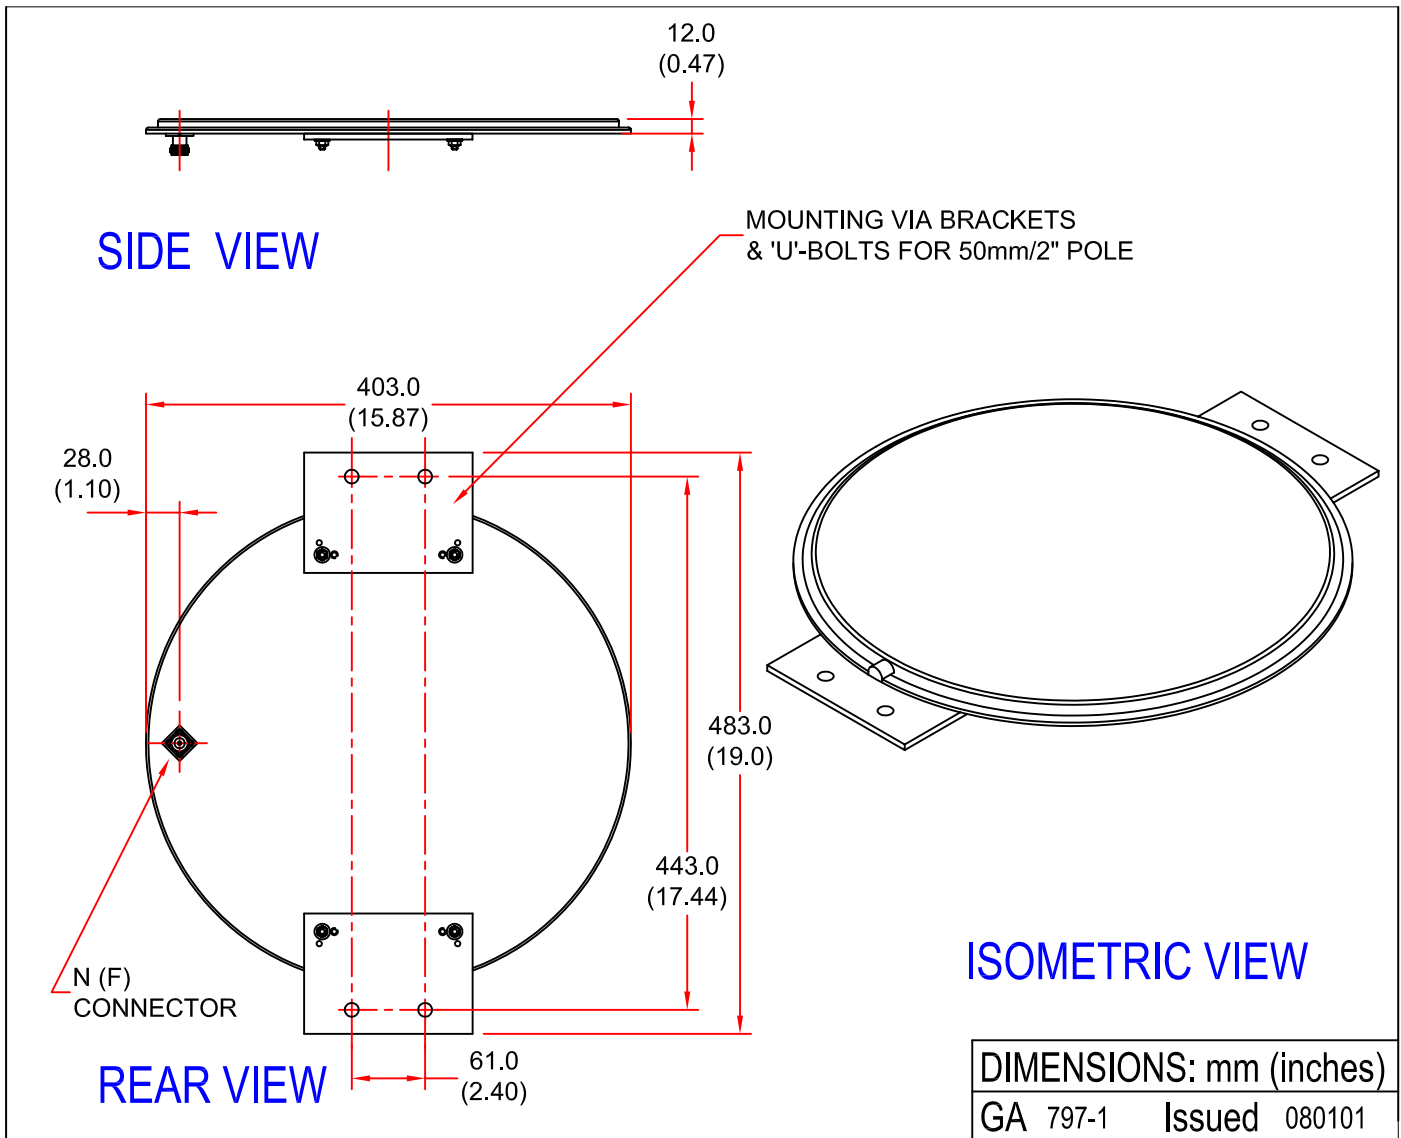

EUROPEAN ANTENNAS

Excellence through design
Creative in concept

FLAT PANEL ANTENNA

MODEL: FPA19-2460R-NF/797

FREQUENCY:	2.4 - 2.5 GHz	GAIN:	18.0 dBiC
POLARISATION:	Circular (RHC)	BEAMWIDTH:	20° (Az) x 20° (El)
AXIAL RATIO:	1 dB Typ	VSWR:	1.5:1
POWER RATING:	20 W	FRONT TO BACK:	>38 dB
TEMPERATURE:	-30° C to +55° C	MASS:	1.7 Kg / 3.74 lbs (Inc mtg kit)
FINISH:	White Radome, Alocrom 1200	WIND LOADING:	45.51 Kg / 20.68 lbs @ 100 mph