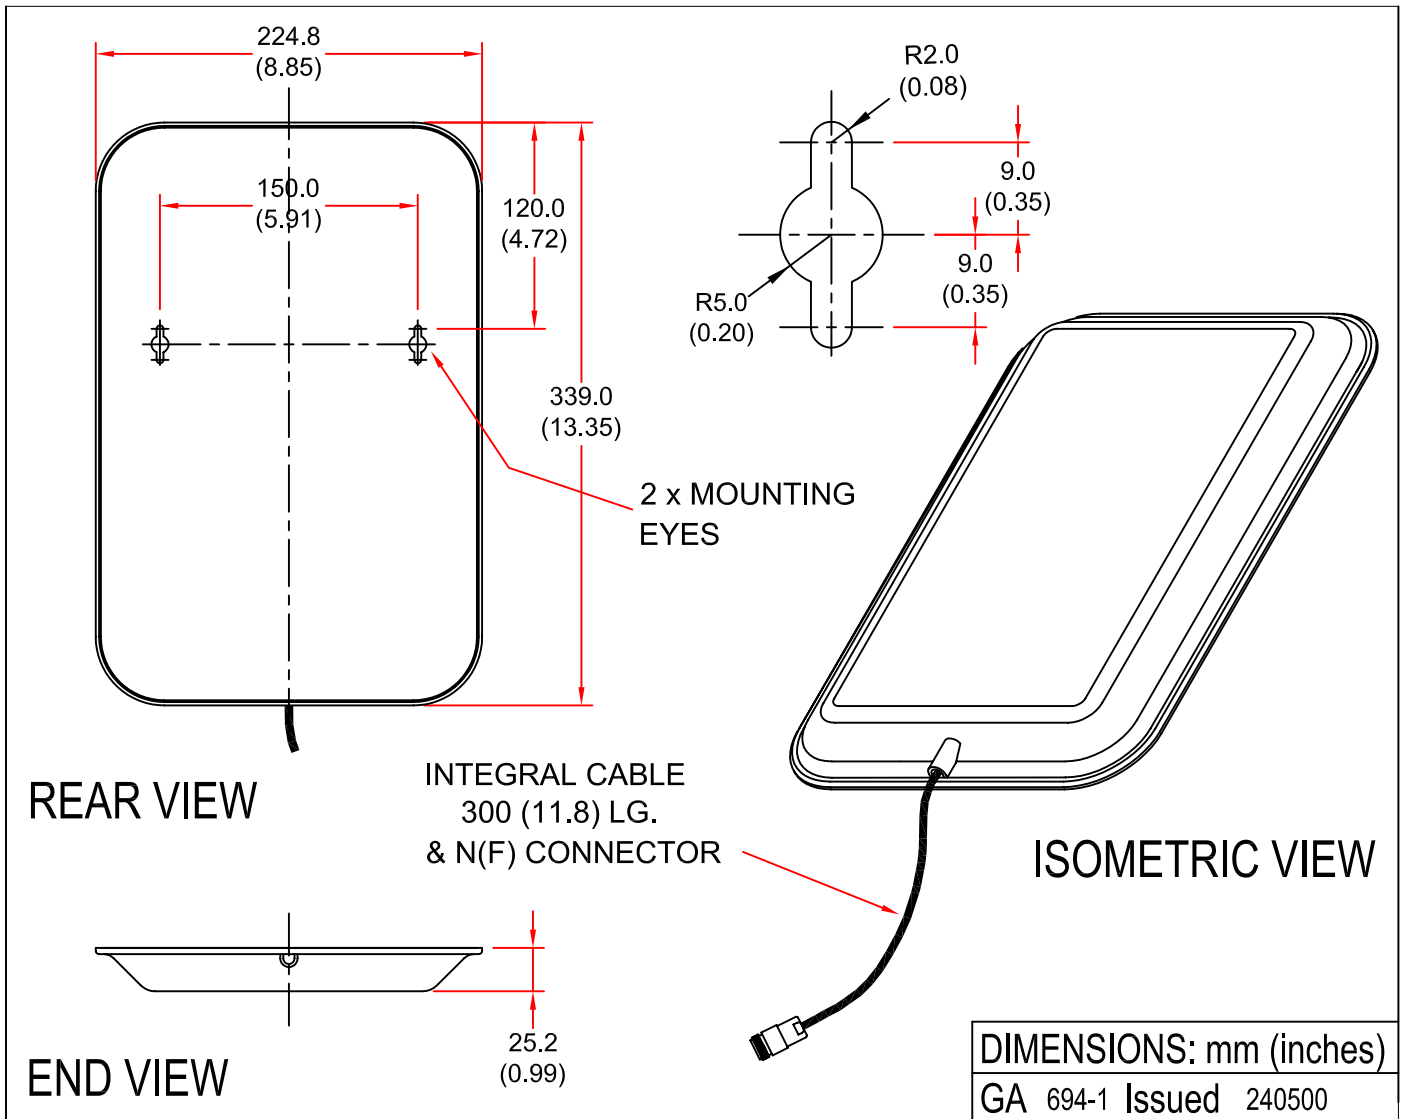

## DUAL BAND LOW PROFILE ANTENNA

MODEL: LPA7-900-1800-NF/694

FREQUENCY:	880-960 & 1710-1880 MHz	GAIN:	6 dBi (Each Band)
POLARISATION:	Linear (Vertical)	BEAMWIDTH:	80° x 80°
POWER RATING:	10W	VSWR:	2:1
TEMPERATURE:	-20°C to +50°C	FRONT TO BACK:	20dB Typical
FINISH:	Gloss White	MASS:	750g / 1.65lbs