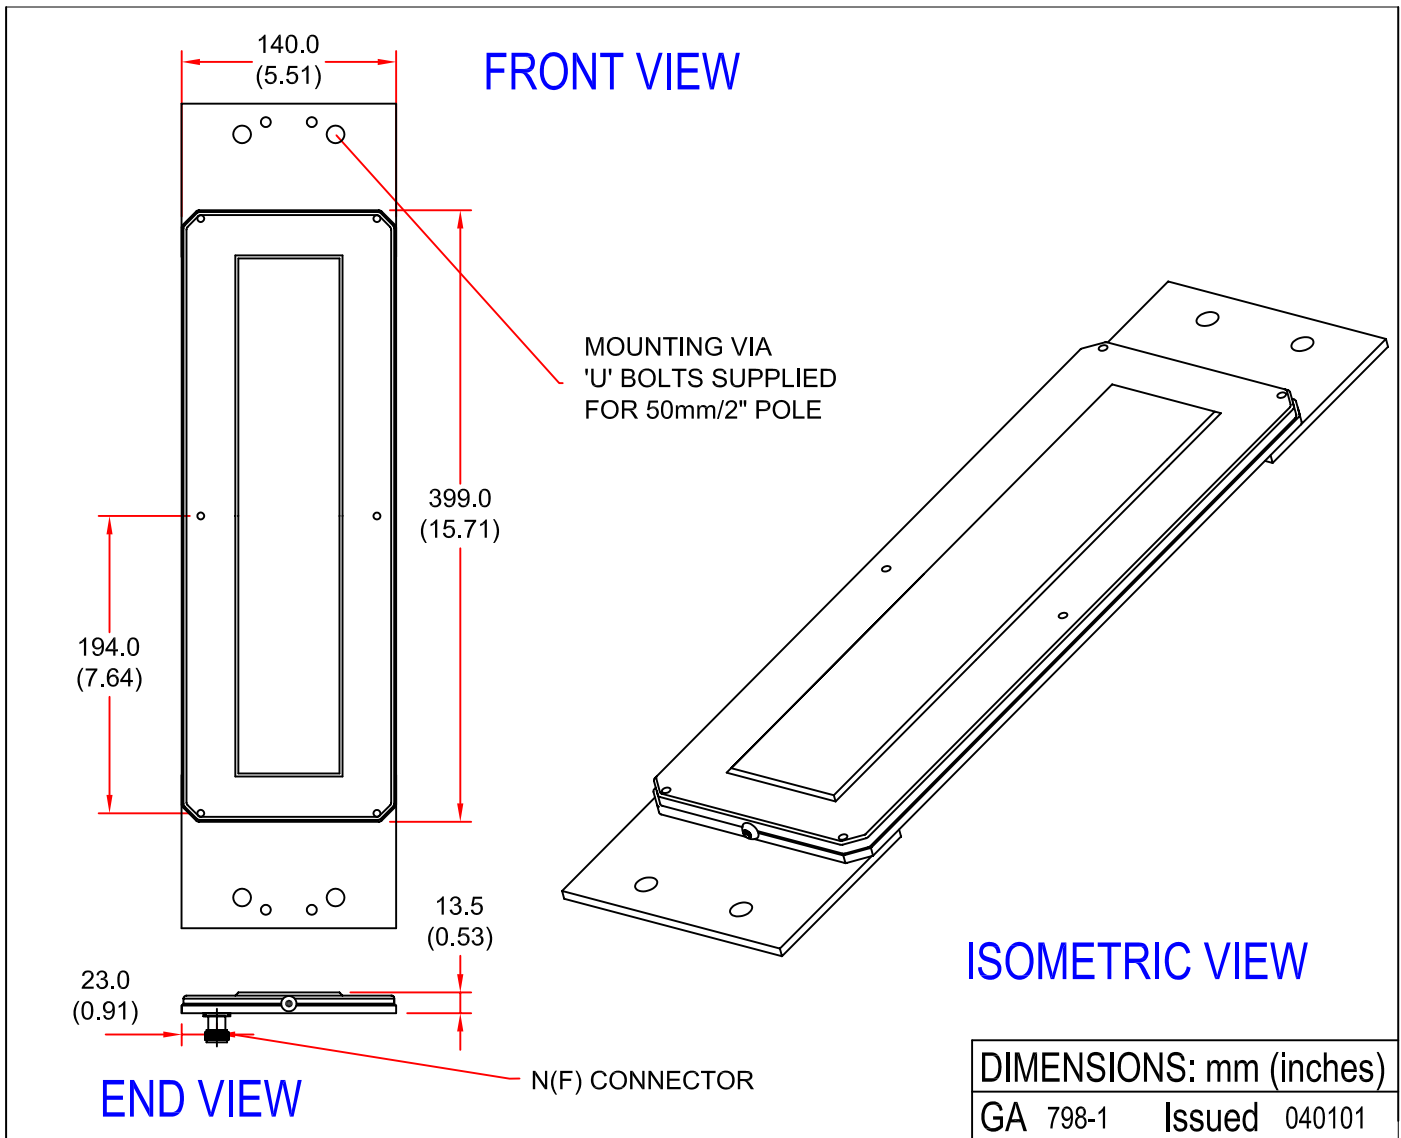

EUROPEAN ANTENNAS

Excellence through design
Creative in concept

SECTOR ANTENNA

MODEL: SA14-2460R-NF/798

FREQUENCY:	2.40 - 2.48 GHz	GAIN:	13 dBiC
POLARISATION:	Circular (RHC)	BEAMWIDTH:	65° (Az) x 20° (El)
AXIAL RATIO:	3 dB Typ	VSWR:	1.5 : 1
POWER RATING:	5 W	FRONT TO BACK:	> 30 dB
TEMPERATURE:	-30°C to +35°C	MASS:	376g / 0.82 lbs
FINISH:	Grey Polymer & Alocrom 1200	WIND LOADING:	9Kg / 19.8 lbs @ 100 mph