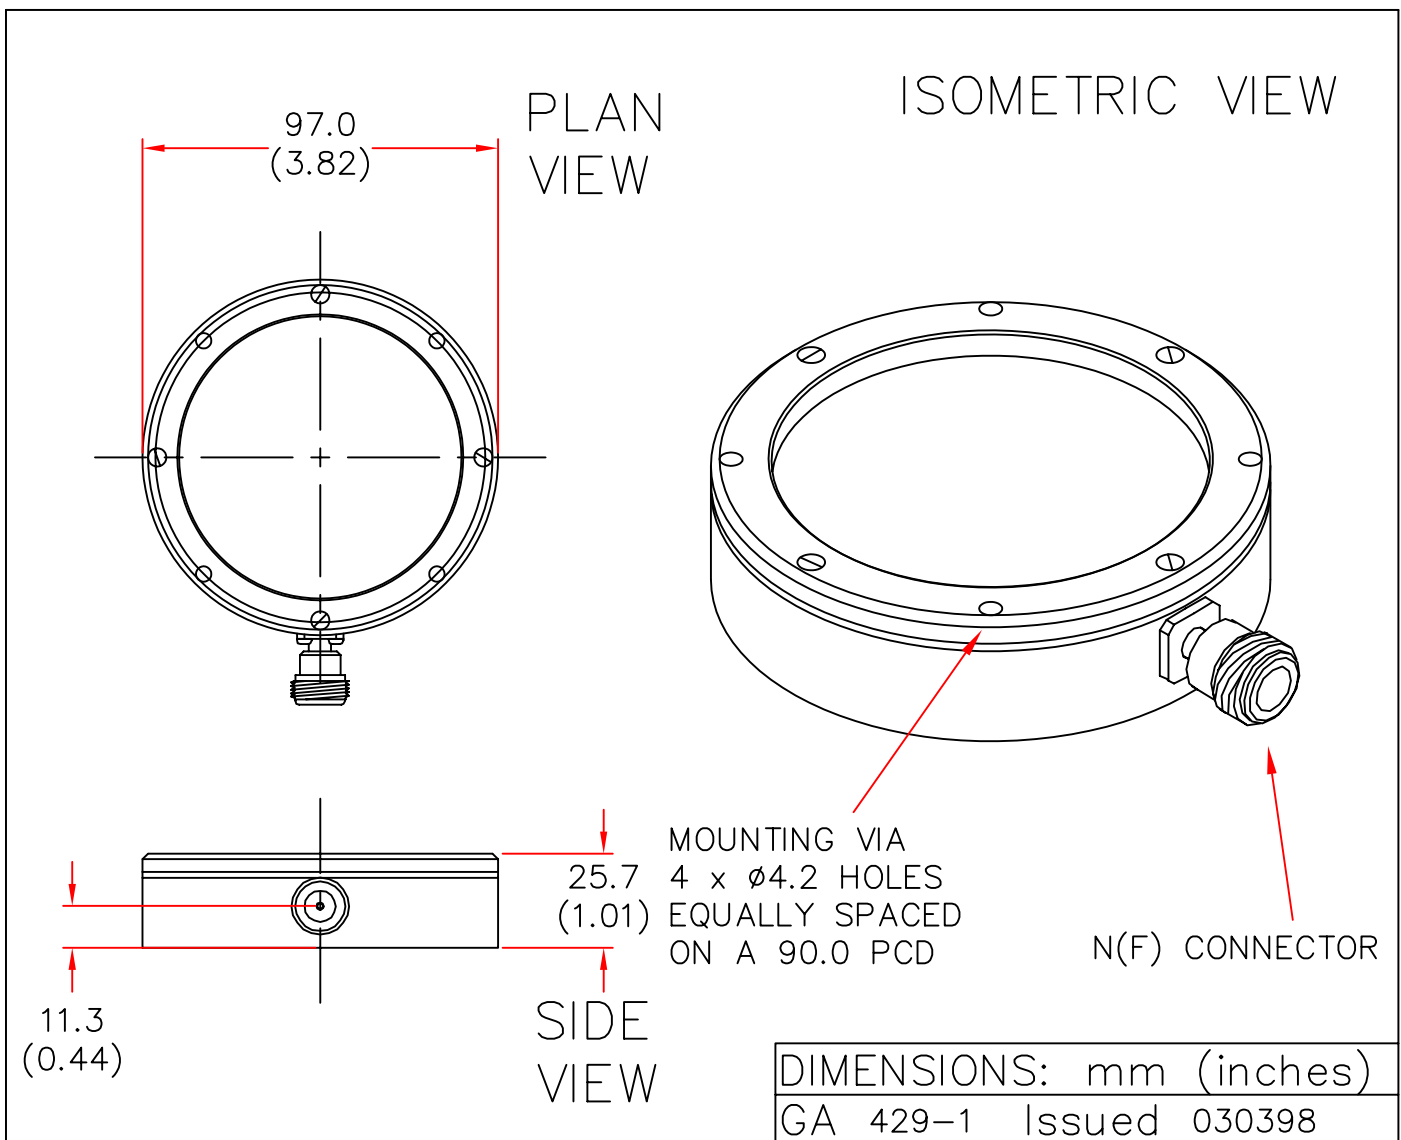

EUROPEAN ANTENNAS

LOW PROFILE ANTENNA

MODEL: LPA7X-35R/429

FREQUENCY: 3.40 - 3.55 GHz	GAIN: 7 dBiC
POLARISATION: R.H. Circular	BEAMWIDTH: 80° x 80°
AXIAL RATIO: 3 dB	VSWR: 1.5 : 1
POWER RATING: 10 W	FRONT TO BACK: 20 dB
TEMPERATURE: -20°C to +50°C	MASS: 0.2 Kg/0.44 lbs
RADOME: Glass Fibre/Matt Black	WIND LOADING: 1.2Kg/2.6lbs @100mph