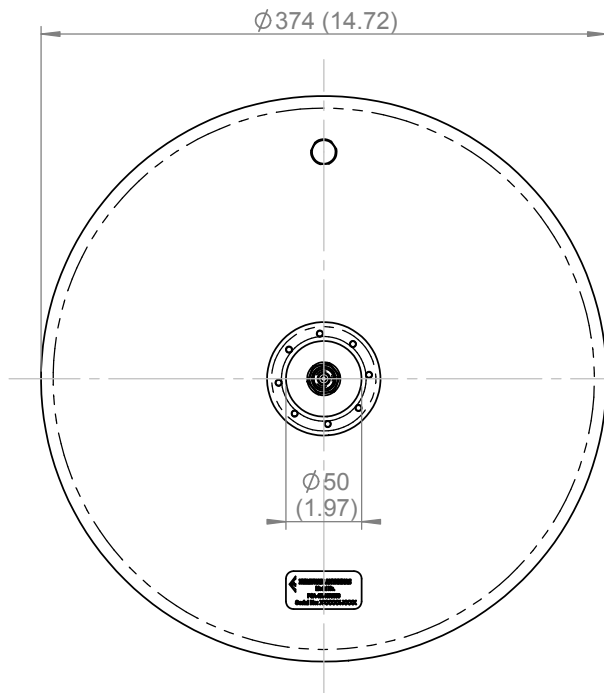

## BROAD BAND SPIRAL ANTENNA

### MODEL: PSA-45010R/356

<b>FREQUENCY:</b>	420-1000 MHz & 1.7-1.9 GHz	<b>GAIN:</b>	4 - 6 dBiC
<b>POLARISATION:</b>	Right Hand Circular	<b>BEAMWIDTH:</b>	90° (Az.) x 90° (El.)
<b>AXIAL RATIO:</b>	1 dB Typical	<b>VSWR:</b>	2:1 Maximum
<b>POWER RATING:</b>	50 W	<b>FRONT TO BACK:</b>	20 dB
<b>TEMPERATURE:</b>	-20° to +50°C	<b>MASS:</b>	3 Kg / 6.6 lbs
<b>FINISH:</b>	Gloss White all over	<b>WIND LOADING:</b>	17.8 Kg / 39.2 lbs @ 100 mph

### REAR VIEW