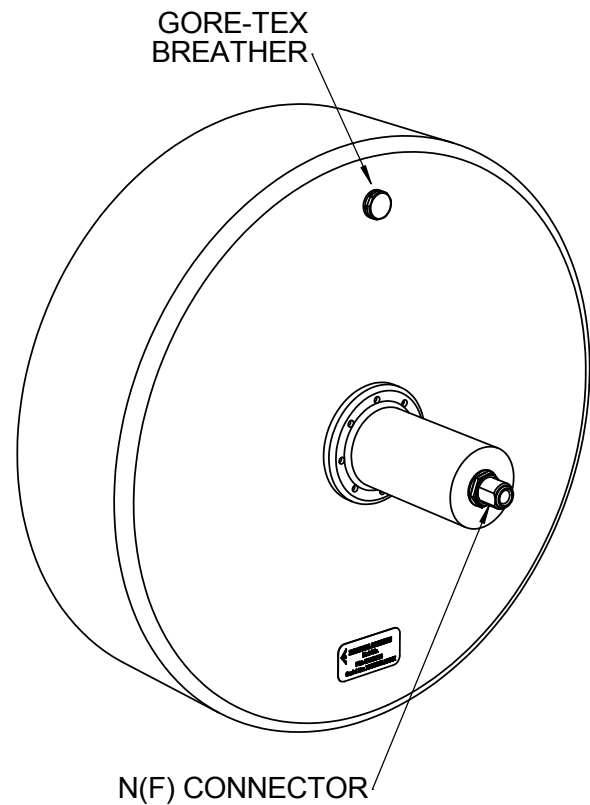

PICTORIAL VIEW

DIMENSIONS: mm (inches)	L
GA: 0356-3	Issued: 130405

EUROPEAN ANTENNAS LTD.

Tel: +44 (0)1638 731888
Fax: +44 (0)1638 731999

LAMBDA HOUSE, CHEVELEY
NEWMARKET, SUFFOLK, CB8 9RG,
UNITED KINGDOM

E-Mail: sales@european-antennas.co.uk
Website: www.european-antennas.co.uk