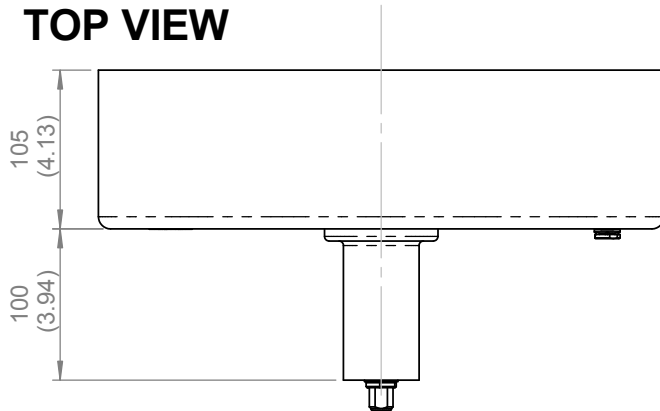

EUROPEAN ANTENNAS

Excellence through design
Creative in concept

BROAD BAND SPIRAL ANTENNA

MODEL: PSA-45010R/356

FREQUENCY:	420-1000 MHz & 1.7-1.9 GHz	GAIN:	4 - 6 dBiC
POLARISATION:	Right Hand Circular	BEAMWIDTH:	90° (Az.) x 90° (El.)
AXIAL RATIO:	1 dB Typical	VSWR:	2:1 Maximum
POWER RATING:	50 W	FRONT TO BACK:	20 dB
TEMPERATURE:	-20° to +50°C	MASS:	3 Kg / 6.6 lbs
FINISH:	Gloss White all over	WIND LOADING:	17.8 Kg / 39.2 lbs @ 100 mph

TOP VIEW

REAR VIEW