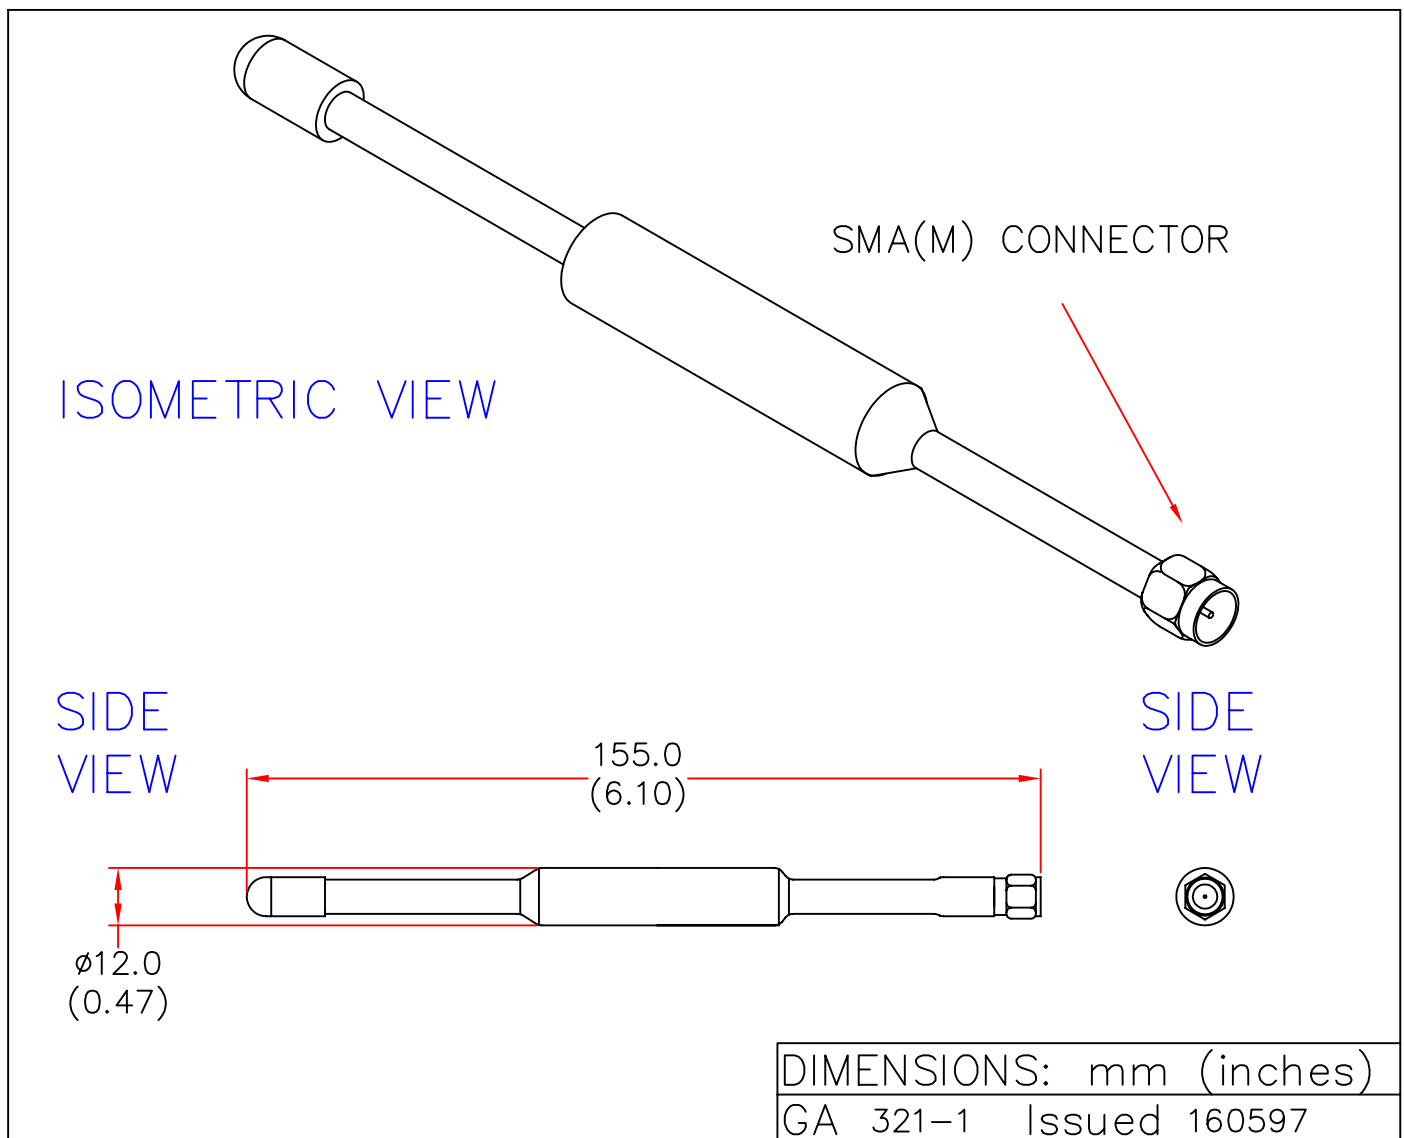

## HEAVY DUTY SLIM DIPOLE ANTENNA

MODEL: SVD2-1300-HDSMA/321

FREQUENCY: 1.25 – 1.35 GHz	GAIN: 2 dBi
POLARISATION: Linear (Vertical)	BEAMWIDTH: 360° x 80°
CROSS POLAR: 15 – 20 dB	VSWR: 2 : 1 Max
POWER RATING: 10 W	FRONT TO BACK: N/A
TEMPERATURE: -20°C to +50°C	MASS: 50 g/2 oz
FINISH: Matt Black	WIND LOADING: N/A