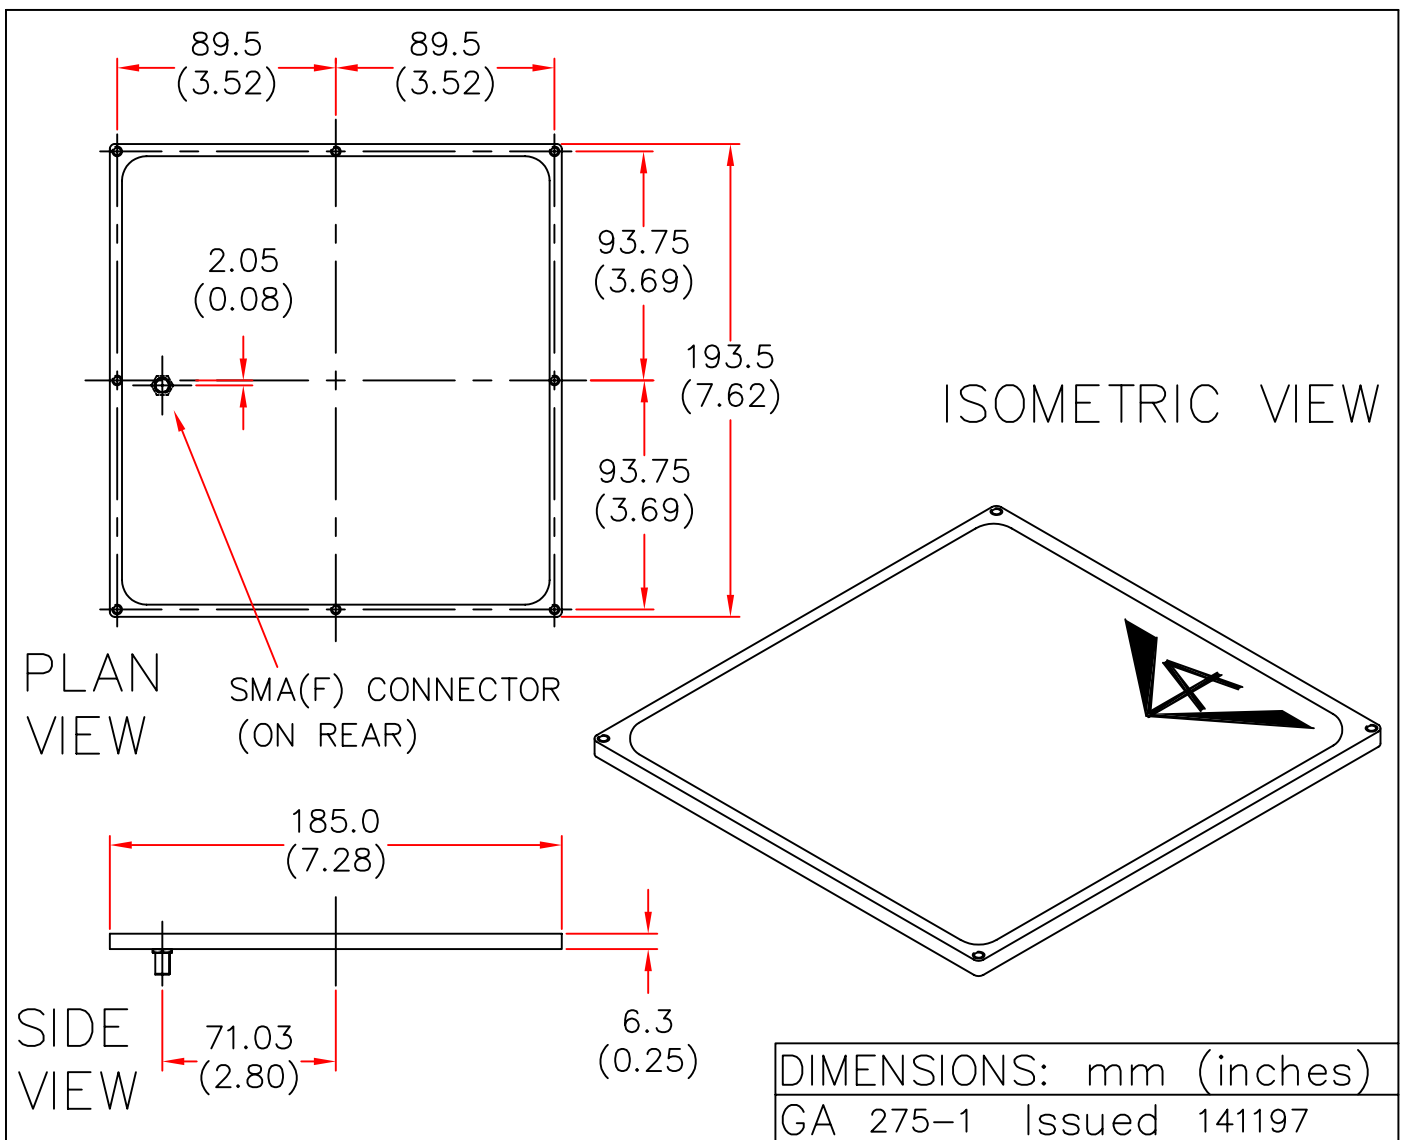

## FLAT PANEL ANTENNA

MODEL: FPA23-124V/275

FREQUENCY: 11.7 – 13.0 GHz	GAIN: 23 dBi
POLARISATION: Linear (Vertical)	BEAMWIDTH: 10° x 10°
CROSS POLAR: 20 dB	VSWR: 2 : 1 Max
POWER RATING: 5 W	FRONT TO BACK: 35 dB
TEMPERATURE: -20°C to +50°C	MASS: 0.35 Kg/0.77 lbs
RADOME: Glass Fibre/Dark Brown	WIND LOADING: 5.8Kg/12.8lbs @100mph