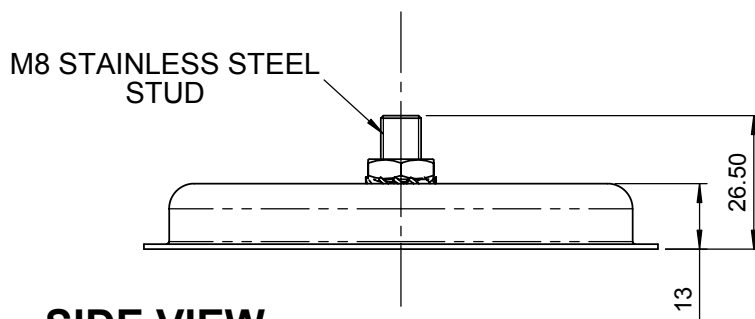

EUROPEAN ANTENNAS

Excellence through design
Creative in concept

EVD2 MAGNETIC MOUNT

MODEL: 047A

MAGNETIC MOUNT TO FIX EVD2-2050 ANTENNA TO THE ROOF OF A VEHICLE

TOP VIEW

PROTECTIVE RUBBER
FOOT SEALED IN PLACE

ISOMETRIC VIEW

M8 STAINLESS STEEL
STUD

SIDE VIEW

DIMENSIONS: mm (inches)

GA: 047A - 2 Issued: 120802

UbiNetics Part No: UNASM00288r1

EUROPEAN ANTENNAS LTD.

Tel: +44 (0)1638 731888
Fax: +44 (0)1638 731999