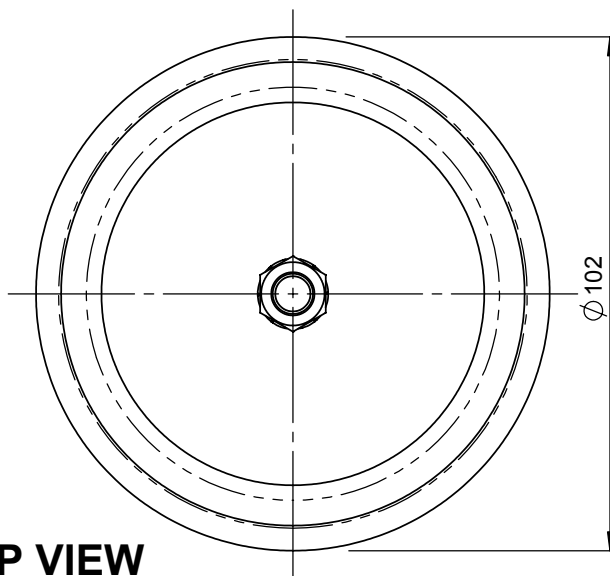

EUROPEAN ANTENNAS

Excellence through design
Creative in concept

EVD2 MAGNETIC MOUNT

MODEL: 047A

MAGNETIC MOUNT TO FIX EVD2-2050 ANTENNA TO THE ROOF OF A VEHICLE

TOP VIEW

PROTECTIVE RUBBER
FOOT SEALED IN PLACE

ISOMETRIC VIEW

M8 STAINLESS STEEL
STUD

SIDE VIEW

DIMENSIONS: mm (inches)

GA: 047A - 2 Issued: 120802

UbiNetics Part No: UNASM00288r1

EUROPEAN ANTENNAS LTD.

Tel: +44 (0)1638 731888
Fax: +44 (0)1638 731999