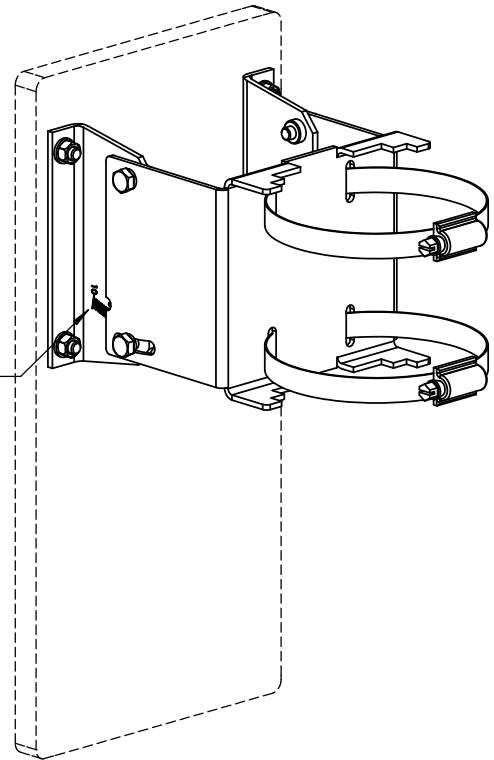

EUROPEAN ANTENNAS

Excellence through design
Creative in concept

LIGHTWEIGHT MOUNTING KIT

MODEL: MK042

MATERIALS: Stainless steel mounting clips	FINISH: Anodised aluminium brackets
Stainless steel pole bracket	Brushed stainless steel
Aluminium antenna brackets	MASS: 780g
POLE SIZE: Fits 2" to 4.5"	TILT ADJUSTMENT: +5° to -10°

TOP VIEW

128.3
(5.04)

94
(3.70)

4 x \varnothing 6.5
Mounting holes

FRONT VIEW

Graduated scale
indicating elevation
angle

PICTORIAL VIEW

DIMENSIONS: mm (inches)