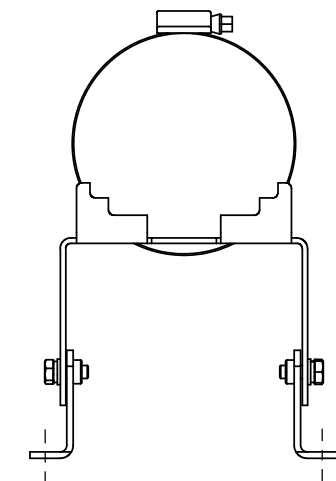

EUROPEAN ANTENNAS

Excellence through design
Creative in concept

LIGHTWEIGHT MOUNTING KIT

MODEL: MK042

MATERIALS: Stainless steel mounting clips	FINISH: Anodised aluminium brackets
Stainless steel pole bracket	Brushed stainless steel
Aluminium antenna brackets	MASS: 780g
POLE SIZE: Fits 2" to 4.5"	TILT ADJUSTMENT: +5° to -10°

TOP VIEW

128.3
(5.04)

94
(3.70)

4 x \varnothing 6.5
Mounting holes

FRONT VIEW

Graduated scale
indicating elevation
angle

PICTORIAL VIEW

DIMENSIONS: mm (inches)