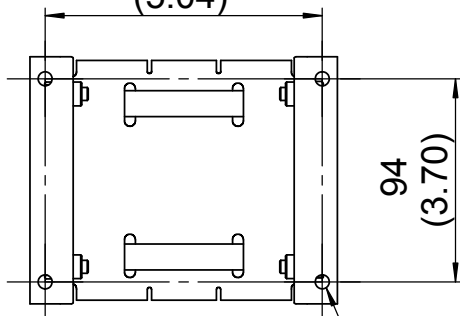

EUROPEAN ANTENNAS

Excellence through design
Creative in concept

LIGHTWEIGHT MOUNTING KIT

MODEL: MK042

MATERIALS: Stainless steel mounting clips	FINISH: Anodised aluminium brackets
Stainless steel pole bracket	Brushed stainless steel
Aluminium antenna brackets	MASS: 780g
POLE SIZE: Fits 2" to 4.5"	TILT ADJUSTMENT: +5° to -10°

TOP VIEW

128.3
(5.04)

94
(3.70)

4 x \varnothing 6.5
Mounting holes

FRONT VIEW

Graduated scale
indicating elevation
angle

PICTORIAL VIEW

DIMENSIONS: mm (inches)