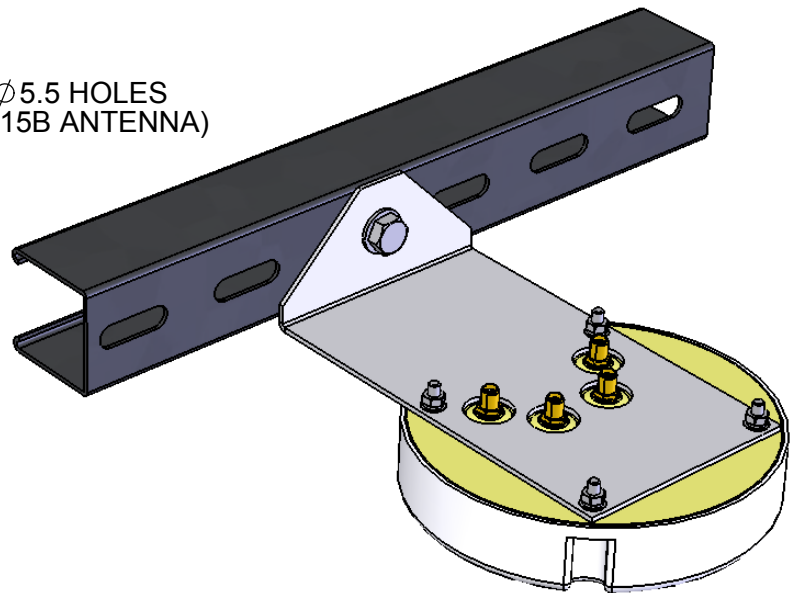

EUROPEAN ANTENNAS

Excellence through design
Creative in concept

MOUNT FOR 1315B ANTENNA

MODEL: T5 MKC/098A

MOUNTING:	Mounts to 41mm Unistrut	MATERIAL:	Mild Steel
EL. ADJUSTMENT:	+/- 90°	FINISH:	Galvanised
AZ. ADJUSTMENT:	None	MASS:	210 g 0.46 lbs

PICTORIAL VIEW SHOWN FITTED TO UNISTRUT (1315B ANTENNA SOLD SEPERATELY)

4 OFF $\phi 5.5$ HOLES
(TO FIT 1315B ANTENNA)

UNISTRUT MOUNTED
VIA $\phi 9.0$ HOLE

GA:098A-1 Issued: 120207 DIMENSIONS: mm [inches] M