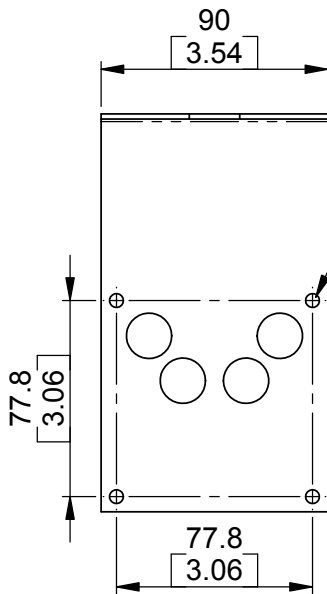

EUROPEAN ANTENNAS

Excellence through design
Creative in concept

MOUNT FOR 1315B ANTENNA

MODEL: T5 MKC/098A

MOUNTING:	Mounts to 41mm Unistrut	MATERIAL:	Mild Steel
EL. ADJUSTMENT:	+/- 90°	FINISH:	Galvanised
AZ. ADJUSTMENT:	None	MASS:	210 g 0.46 lbs

PICTORIAL VIEW SHOWN FITTED TO UNISTRUT (1315B ANTENNA SOLD SEPERATELY)

4 OFF $\phi 5.5$ HOLES
(TO FIT 1315B ANTENNA)

UNISTRUT MOUNTED
VIA $\phi 9.0$ HOLE

GA:098A-1 Issued: 120207 DIMENSIONS: mm [inches] M