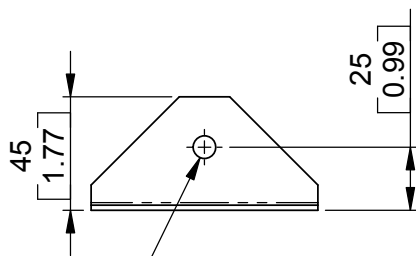

EUROPEAN ANTENNAS

Excellence through design
Creative in concept

MOUNT FOR 1315B ANTENNA

MODEL: T5 MKC/098A

MOUNTING:	Mounts to 41mm Unistrut	MATERIAL:	Mild Steel
EL. ADJUSTMENT:	+/- 90°	FINISH:	Galvanised
AZ. ADJUSTMENT:	None	MASS:	210 g 0.46 lbs

PICTORIAL VIEW SHOWN FITTED TO UNISTRUT (1315B ANTENNA SOLD SEPERATELY)

4 OFF $\phi 5.5$ HOLES
(TO FIT 1315B ANTENNA)

UNISTRUT MOUNTED
VIA $\phi 9.0$ HOLE

GA:098A-1 Issued: 120207 DIMENSIONS: mm [inches] M