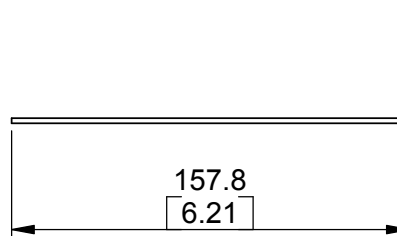

EUROPEAN ANTENNAS

Excellence through design
Creative in concept

MOUNT FOR 1315B ANTENNA

MODEL: T5 MKC/098A

MOUNTING:	Mounts to 41mm Unistrut	MATERIAL:	Mild Steel
EL. ADJUSTMENT:	+/- 90°	FINISH:	Galvanised
AZ. ADJUSTMENT:	None	MASS:	210 g 0.46 lbs

PICTORIAL VIEW SHOWN FITTED TO UNISTRUT (1315B ANTENNA SOLD SEPERATELY)

4 OFF $\phi 5.5$ HOLES
(TO FIT 1315B ANTENNA)

UNISTRUT MOUNTED
VIA $\phi 9.0$ HOLE

GA:098A-1 Issued: 120207 DIMENSIONS: mm [inches] M