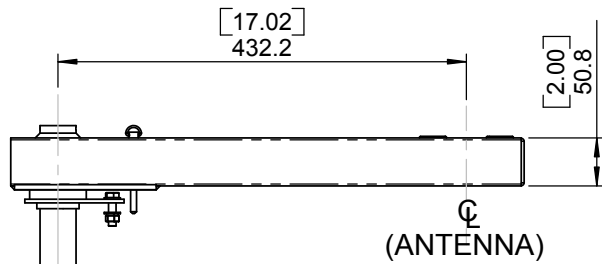

EUROPEAN ANTENNAS

Excellence through design
Creative in concept

MOUNTING KIT FOR 148B ANTENNAS

MODEL: MKT5 C-BEAM SHORT INVERTED/102A

MOUNTING:	Mounts to 175x50 parallel flange	MATERIAL:	Aluminium	
	channel or to wall when used with		FINISH:	Gloss white semi-spatter
	090A (sold seperately)			MASS:

SIDE VIEW

MOUNTING PLATES FEATURE SLOTTED HOLES, ALLOWING ADJUSTMENT FOR SAG

KIT INCLUDES ANTENNA CABLE TERMINATED WITH N(M) CONNECTOR

**PICTORIAL VIEW 1
C-BEAM MOUNT**
(148B ANTENNA
- SOLD SEPERATELY)

**PICTORIAL VIEW 2
WALL MOUNT**
(148B ANTENNA AND
090A WALL BRACKET
- SOLD SEPERATELY)

BOTTOM VIEW

DIMENSIONS: mm (inches)	M
GA: 102A-1	Issued: 201106

EUROPEAN ANTENNAS LTD.

Tel: +44 (0)1638 731888
Fax: +44 (0)1638 731999

LAMBDA HOUSE, CHEVELEY
NEWMARKET, SUFFOLK, CB8 9RG,
UNITED KINGDOM

E-Mail: sales@european-antennas.co.uk
Website: www.european-antennas.co.uk