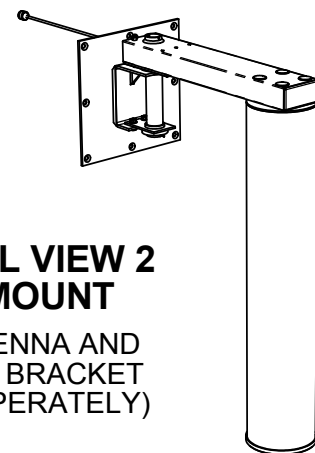

EUROPEAN ANTENNAS

Excellence through design
Creative in concept

MOUNTING KIT FOR 148B ANTENNAS

MODEL: MKT5 C-BEAM SHORT INVERTED/102A

MOUNTING:	Mounts to 175x50 parallel flange	MATERIAL:	Aluminium	
	channel or to wall when used with		FINISH:	Gloss white semi-spatter
	090A (sold seperately)			MASS:

SIDE VIEW

MOUNTING PLATES FEATURE SLOTTED HOLES, ALLOWING ADJUSTMENT FOR SAG

KIT INCLUDES ANTENNA CABLE TERMINATED WITH N(M) CONNECTOR

**PICTORIAL VIEW 1
C-BEAM MOUNT**
(148B ANTENNA
- SOLD SEPERATELY)

**PICTORIAL VIEW 2
WALL MOUNT**
(148B ANTENNA AND
090A WALL BRACKET
- SOLD SEPERATELY)

BOTTOM VIEW

DIMENSIONS: mm (inches)	M
GA: 102A-1	Issued: 201106

EUROPEAN ANTENNAS LTD.

Tel: +44 (0)1638 731888
Fax: +44 (0)1638 731999

LAMBDA HOUSE, CHEVELEY
NEWMARKET, SUFFOLK, CB8 9RG,
UNITED KINGDOM

E-Mail: sales@european-antennas.co.uk
Website: www.european-antennas.co.uk