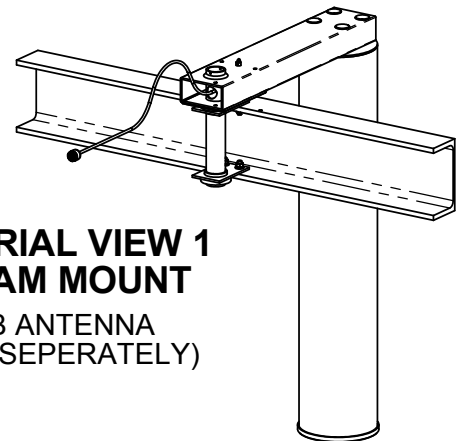

EUROPEAN ANTENNAS

Excellence through design
Creative in concept

MOUNTING KIT FOR 148B ANTENNAS

MODEL: MKT5 C-BEAM SHORT INVERTED/102A

MOUNTING:	Mounts to 175x50 parallel flange	MATERIAL:	Aluminium	
	channel or to wall when used with		FINISH:	Gloss white semi-spatter
	090A (sold seperately)			MASS:

SIDE VIEW

MOUNTING PLATES FEATURE SLOTTED HOLES, ALLOWING ADJUSTMENT FOR SAG

KIT INCLUDES ANTENNA CABLE TERMINATED WITH N(M) CONNECTOR

**PICTORIAL VIEW 1
C-BEAM MOUNT**
(148B ANTENNA
- SOLD SEPERATELY)

**PICTORIAL VIEW 2
WALL MOUNT**
(148B ANTENNA AND
090A WALL BRACKET
- SOLD SEPERATELY)