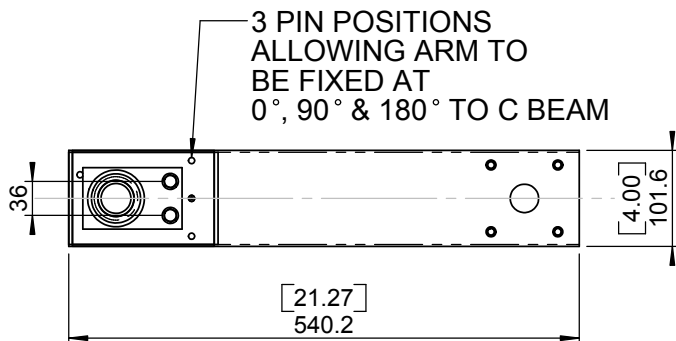

EUROPEAN ANTENNAS

Excellence through design
Creative in concept

MOUNTING KIT FOR 148B ANTENNAS

MODEL: MKT5 C-BEAM SHORT INVERTED/102A

MOUNTING:	Mounts to 175x50 parallel flange	MATERIAL:	Aluminium	
	channel or to wall when used with		FINISH:	Gloss white semi-spatter
	090A (sold seperately)			MASS:

SIDE VIEW

MOUNTING PLATES FEATURE SLOTTED HOLES, ALLOWING ADJUSTMENT FOR SAG

KIT INCLUDES ANTENNA CABLE TERMINATED WITH N(M) CONNECTOR

**PICTORIAL VIEW 1
C-BEAM MOUNT**
(148B ANTENNA
- SOLD SEPERATELY)

**PICTORIAL VIEW 2
WALL MOUNT**
(148B ANTENNA AND
090A WALL BRACKET
- SOLD SEPERATELY)

BOTTOM VIEW

DIMENSIONS: mm (inches)	M
GA: 102A-1	Issued: 201106

EUROPEAN ANTENNAS LTD.

Tel: +44 (0)1638 731888
Fax: +44 (0)1638 731999

LAMBDA HOUSE, CHEVELEY
NEWMARKET, SUFFOLK, CB8 9RG,
UNITED KINGDOM

E-Mail: sales@european-antennas.co.uk
Website: www.european-antennas.co.uk