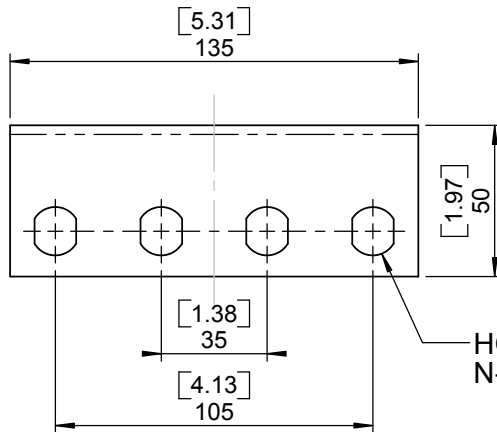

EUROPEAN ANTENNAS

Excellence through design
Creative in concept

SURGE PROTECTOR MOUNT

MODEL: 104A

MOUNTING: Via holes provided
Fasteners supplied

MASS: 0.3 Kg / 0.66 lbs

MATERIAL: St. Steel
FINISH: Natural

END VIEW

HOLES FOR N-TYPE CONNECTORS

PICTORIAL VIEW

(SHOWN FITTED TO UNISTRUT - NOT SUPPLIED,
SURGE PROTECTORS - SOLD SEPERATELY)

Ø 9.0 HOLES

TOP VIEW

DIMENSIONS: mm (inches)	M
GA: 104A-1	Issued: 091006

EUROPEAN ANTENNAS LTD.