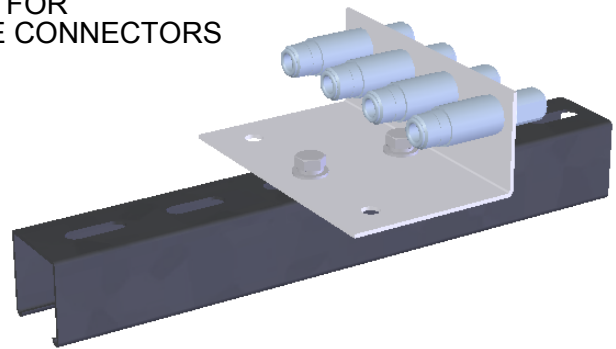

EUROPEAN ANTENNAS

Excellence through design
Creative in concept

SURGE PROTECTOR MOUNT

MODEL: 104A

MOUNTING: Via holes provided
Fasteners supplied

MASS: 0.3 Kg / 0.66 lbs

MATERIAL: St. Steel
FINISH: Natural

END VIEW

HOLES FOR N-TYPE CONNECTORS

PICTORIAL VIEW

(SHOWN FITTED TO UNISTRUT - NOT SUPPLIED,
SURGE PROTECTORS - SOLD SEPERATELY)

Ø 9.0 HOLES

TOP VIEW

DIMENSIONS: mm (inches)	M
GA: 104A-1	Issued: 091006

EUROPEAN ANTENNAS LTD.