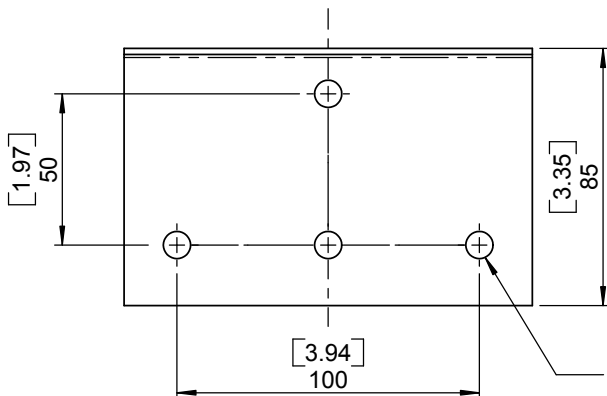

EUROPEAN ANTENNAS

Excellence through design
Creative in concept

SURGE PROTECTOR MOUNT

MODEL: 104A

MOUNTING: Via holes provided
Fasteners supplied

MASS: 0.3 Kg / 0.66 lbs

MATERIAL: St. Steel
FINISH: Natural

END VIEW

HOLES FOR N-TYPE CONNECTORS

PICTORIAL VIEW

(SHOWN FITTED TO UNISTRUT - NOT SUPPLIED,
SURGE PROTECTORS - SOLD SEPERATELY)

Ø 9.0 HOLES

TOP VIEW

DIMENSIONS: mm (inches)	M
GA: 104A-1	Issued: 091006

EUROPEAN ANTENNAS LTD.