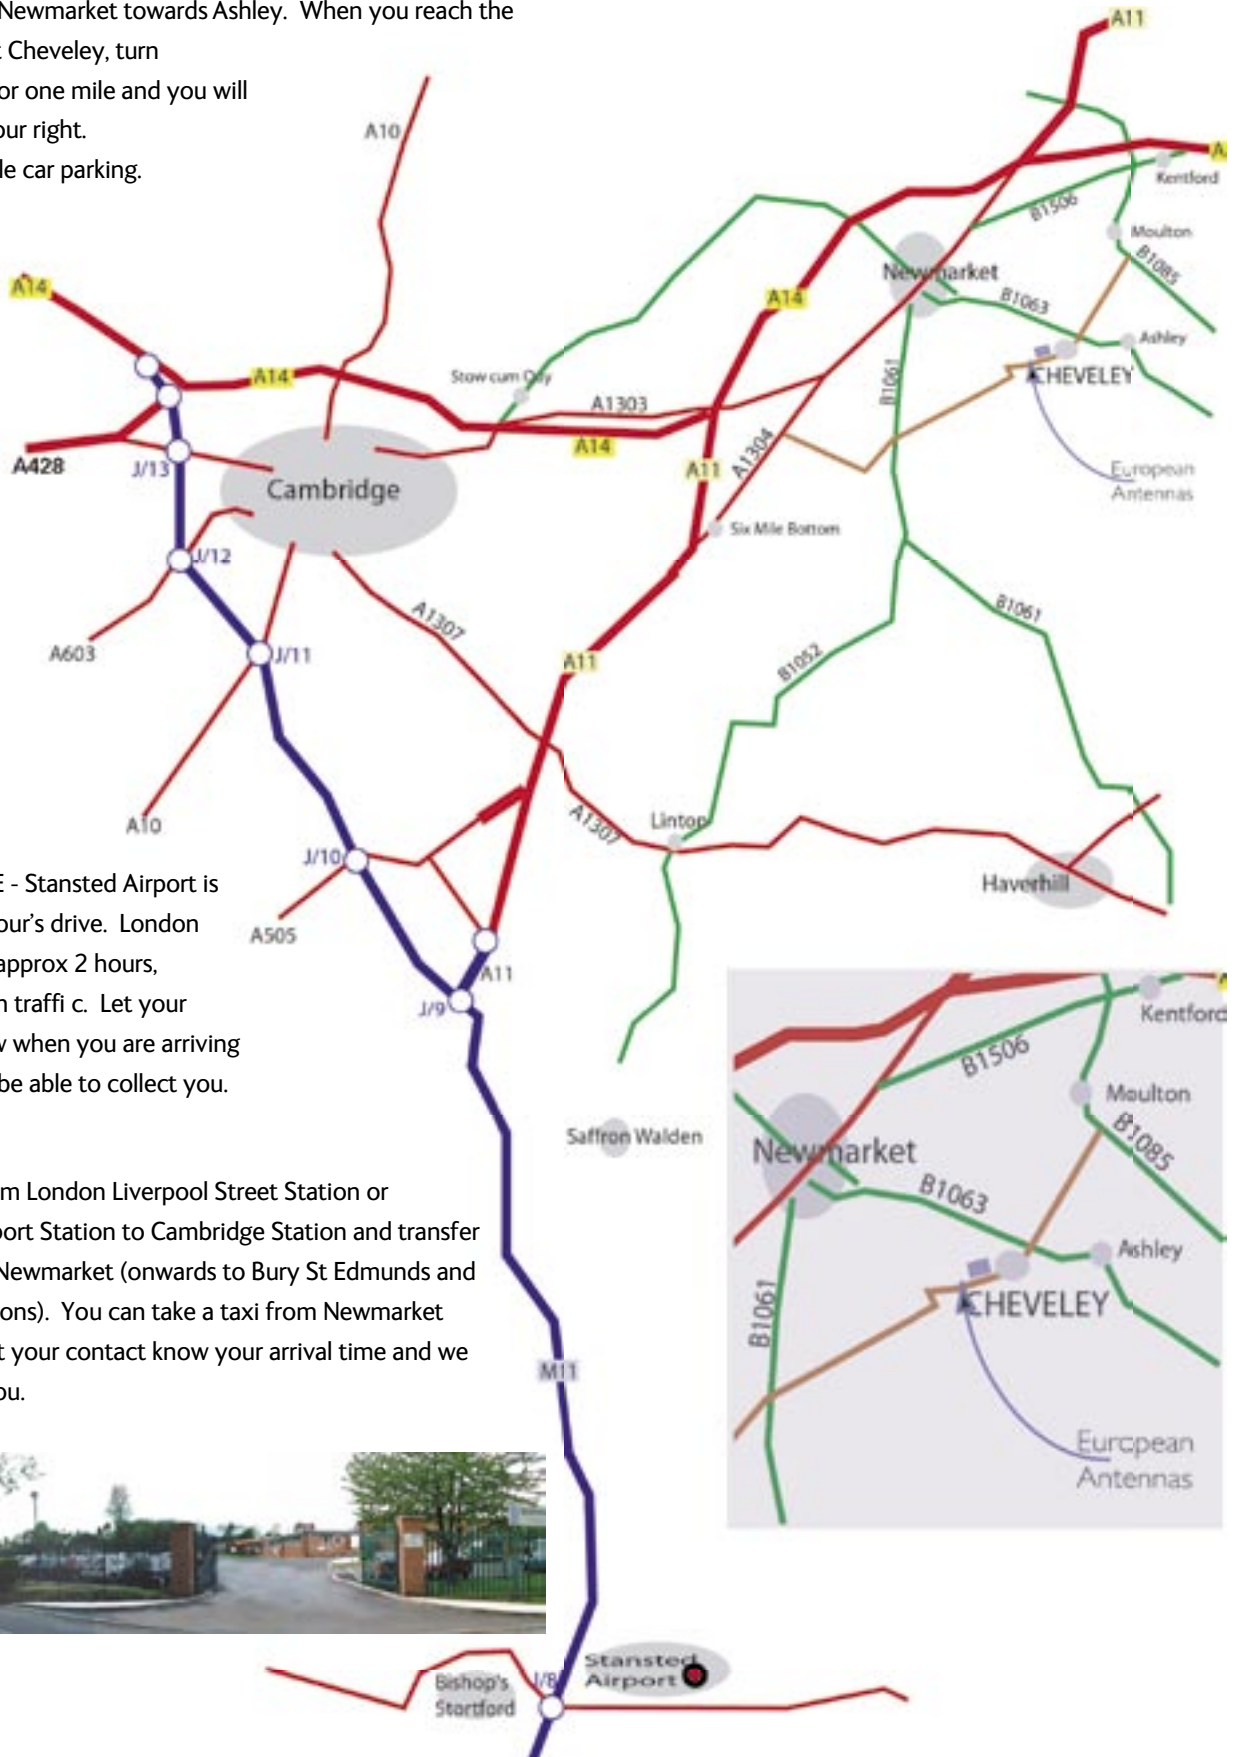

Travel Directions

COBHAM

Cobham Antenna Systems, Microwave Antennas
Lambda House Cheveley, Newmarket, Suffolk
CB8 9RG, UK
Tel +44 (0)1638 731888
Fax +44 (0)1638 731999

www.european-antennas.com

BY ROAD - when travelling to Cheveley head towards the town of Newmarket, Suffolk, which is a few miles east of Cambridge.

Cheveley is 4 miles south east of Newmarket. Take the B1063 from Newmarket towards Ashley. When you reach the crossroads at Cheveley, turn right, travel for one mile and you will find us on your right.

There is ample car parking.

BY AIRPLANE - Stansted Airport is less than 1 hour's drive. London Heathrow is approx 2 hours, depending on traffic. Let your contact know when you are arriving and we may be able to collect you.

BY RAIL - From London Liverpool Street Station or Stansted Airport Station to Cambridge Station and transfer to a train to Newmarket (onwards to Bury St Edmunds and Ipswich Stations). You can take a taxi from Newmarket Station, or let your contact know your arrival time and we will collect you.