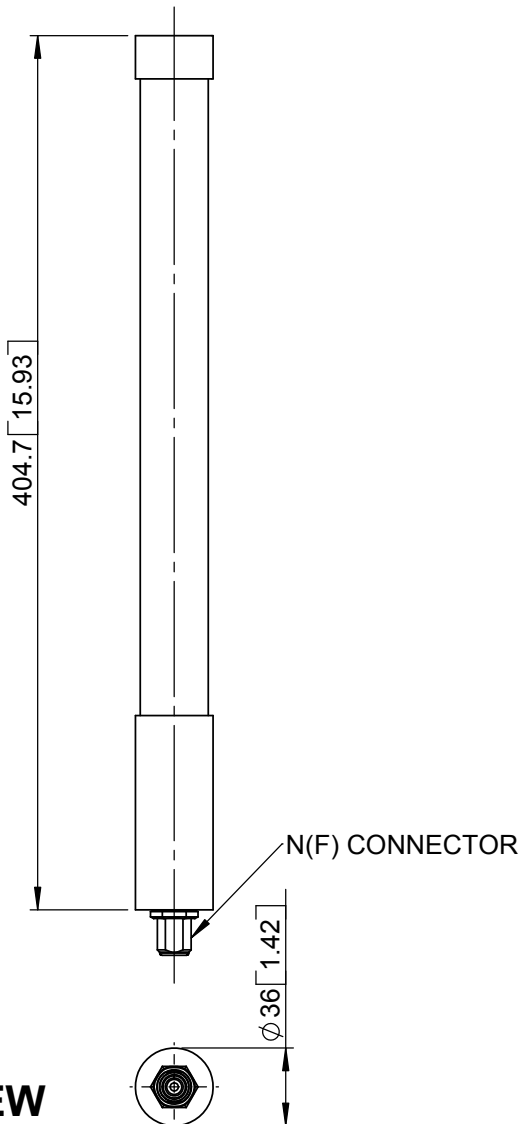

EUROPEAN ANTENNAS

Excellence through design
Creative in concept

OMNI ANTENNA

MODEL: OA7-3.5V/9321

FREQUENCY:	3.3 - 3.8 GHz	GAIN:	7.0 dBi Nominal
POLARISATION:	Linear (Vertical)	BEAMWIDTH:	360° (Az) x 20° (El)
AXIAL RATIO:	>20 dB	VSWR:	2:1 Max, 1.5:1 Typical
POWER RATING:	25 W	MASS:	250 g / 0.55 lbs
TEMPERATURE:	-40° to +60°C	WIND LOADING:	2.36 Kg / 5.20 lbs @ 100 mph
FINISH:	Gloss White		

FRONT VIEW

BASE VIEW

ISOMETRIC VIEW

GA:9321-1 | Issued: 031006 | DIMENSIONS: mm (inches) | H

EUROPEAN ANTENNAS LTD.
LAMBDA HOUSE, CHEVELEY
NEWMARKET, SUFFOLK, CB8 9RG,
UNITED KINGDOM

Certificate No 9268

Tel: +44 (0)1638 731888
Fax: +44 (0)1638 731999
E-Mail: sales@european-antennas.co.uk
Website: www.european-antennas.co.uk