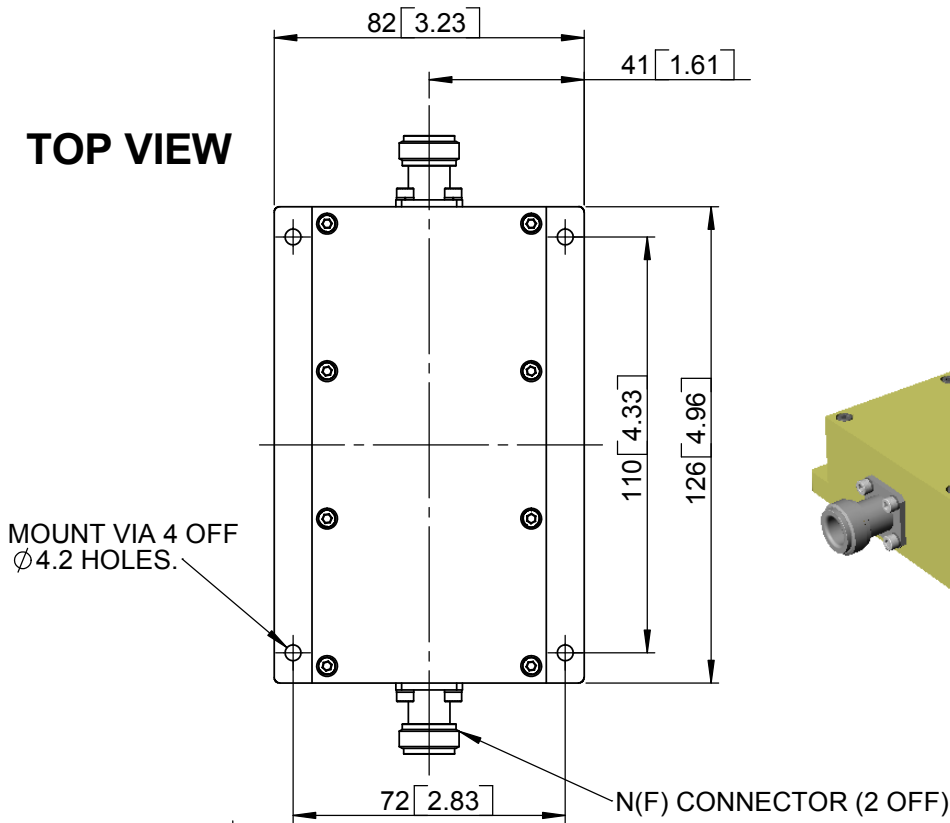

EUROPEAN ANTENNAS

Excellence through design
Creative in concept

BROADBAND MATCHING UNIT

MODEL: BMU-25-500/1222

FREQUENCY: 25 - 500 MHz
POLARISATION:
AXIAL RATIO:
POWER RATING: 100 W
TEMPERATURE: -40° to +60°C
FINISH: Alocrom 1200

GAIN:
BEAMWIDTH:
VSWR: 2:1 Max >1.5:1 Typ
FRONT TO BACK:
MASS:
WIND LOADING:

TOP VIEW

PICTORIAL VIEW

END VIEW