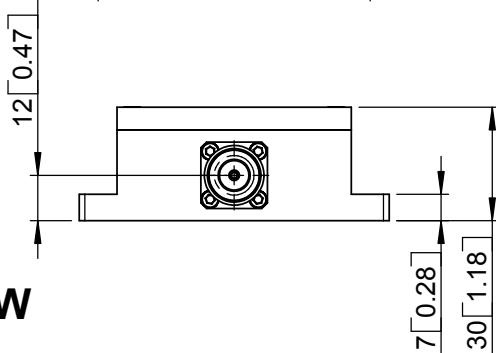

GA: 1222-1 | Issued: 300307 | DIMENSIONS: mm (inches) | M

EUROPEAN ANTENNAS LTD.
LAMBDA HOUSE, CHEVELEY
NEWMARKET, SUFFOLK, CB8 9RG,
UNITED KINGDOM

Certificate No 9268

Tel: +44 (0)1638 731888
Fax: +44 (0)1638 731999
E-Mail: sales@european-antennas.co.uk
Website: www.european-antennas.co.uk