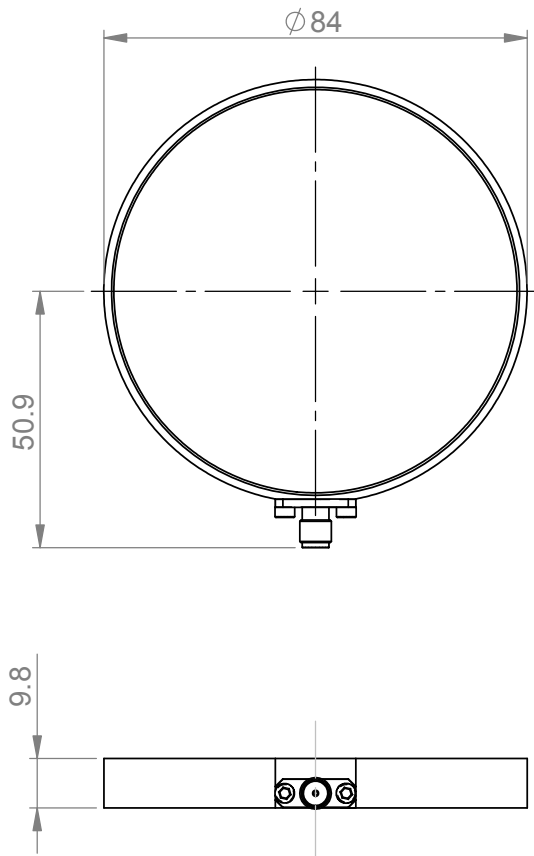

EUROPEAN ANTENNAS

Excellence through design
Creative in concept

LOW PROFILE ANTENNA

MODEL: LPA7-36L/1368

FREQUENCY:	3.40 - 3.65 GHz	GAIN:	7 dBi
POLARISATION:	Left Hand Circular	BEAMWIDTH:	80° (Az) x 80° (Ei)
AXIAL RATIO:	2 dB Typical	VSWR:	1.5:1
POWER RATING:	5 W	FRONT TO BACK:	25 dB
TEMPERATURE:	-20° to +50°C	MASS:	100 g / 3.52 oz
FINISH:	Matt Black	WIND LOADING:	0.9 Kg / 2.0 lbs @ 100 mph

REAR VIEW

SMA(F) CONNECTOR

ISOMETRIC VIEW

BASE VIEW

GA: 1368-1 Issued: 220906 DIMENSIONS: mm (inches) M

EUROPEAN ANTENNAS LTD.
LAMBDA HOUSE, CHEVELEY
NEWMARKET, SUFFOLK, CB8 9RG,
UNITED KINGDOM

Certificate No 9268