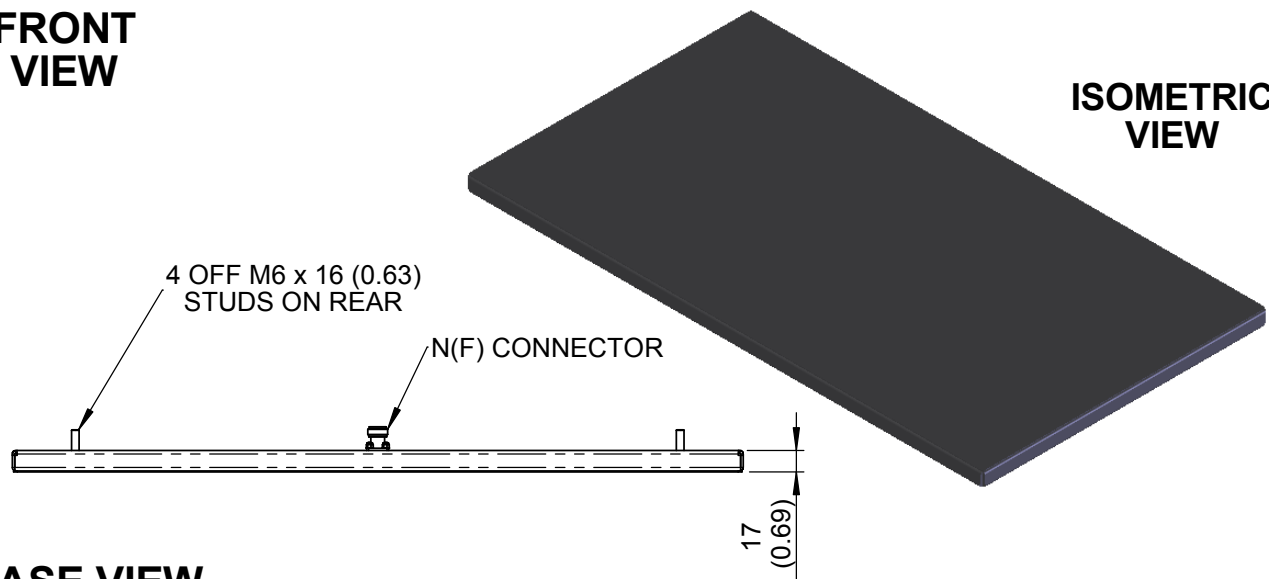

EUROPEAN ANTENNAS

Excellence through design
Creative in concept

FLAT PANEL ANTENNA

MODEL: FPA26-77R/1255

FREQUENCY:	7.65 - 7.75 GHz	GAIN:	26 dBi Minimum
POLARISATION:	Right Hand Circular	BEAMWIDTH:	7.5° (Az) x 3.5° (Ei)
AXIAL RATIO:	<3 dB	VSWR:	<1.2:1
POWER RATING:	50 W Average	FRONT TO BACK:	>47 dB
TEMPERATURE:	-20° to +85°C	MASS:	1.8 Kg / 3.96 lbs Approx
FINISH:	Matt Black	WIND LOADING:	30.1 Kg / 66.2 lbs @ 100 mph

FRONT VIEW

ISOMETRIC VIEW

4 OFF M6 x 16 (0.63)
STUDS ON REAR

N(F) CONNECTOR

17
(0.69)

BASE VIEW

GA: 1255-1 | Issued: 251105 | DIMENSIONS: mm (inches) | M

EUROPEAN ANTENNAS LTD.
LAMBDA HOUSE, CHEVELEY
NEWMARKET, SUFFOLK, CB8 9RG,
UNITED KINGDOM