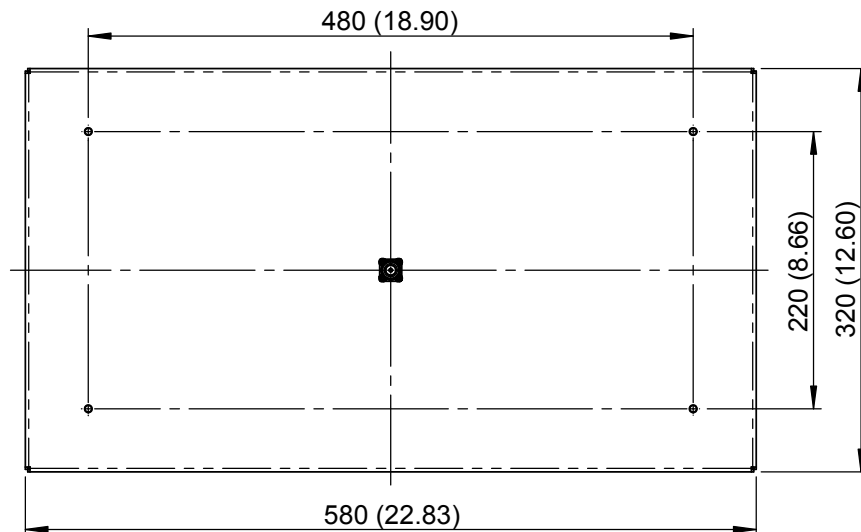

EUROPEAN ANTENNAS

Excellence through design
Creative in concept

FLAT PANEL ANTENNA

MODEL: FPA26-77R/1255

FREQUENCY:	7.65 - 7.75 GHz	GAIN:	26 dBi Minimum
POLARISATION:	Right Hand Circular	BEAMWIDTH:	7.5° (Az) x 3.5° (Ei)
AXIAL RATIO:	<3 dB	VSWR:	<1.2:1
POWER RATING:	50 W Average	FRONT TO BACK:	>47 dB
TEMPERATURE:	-20° to +85°C	MASS:	1.8 Kg / 3.96 lbs Approx
FINISH:	Matt Black	WIND LOADING:	30.1 Kg / 66.2 lbs @ 100 mph

FRONT VIEW

ISOMETRIC VIEW

4 OFF M6 x 16 (0.63)
STUDS ON REAR

N(F) CONNECTOR

17
(0.69)

BASE VIEW

GA: 1255-1 | Issued: 251105 | DIMENSIONS: mm (inches) | M

EUROPEAN ANTENNAS LTD.
LAMBDA HOUSE, CHEVELEY
NEWMARKET, SUFFOLK, CB8 9RG,
UNITED KINGDOM