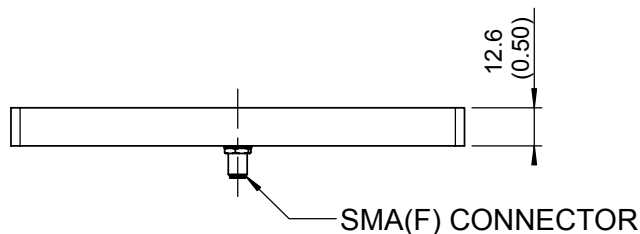

EUROPEAN ANTENNAS

Excellence through design
Creative in concept

FLAT PANEL ANTENNA

MODEL: FPA19-75V/1179

FREQUENCY:	7.2 - 7.8 GHz	GAIN:	19.5 dBi
POLARISATION:	Linear (Vertical)	BEAMWIDTH:	17.5° (Az.) x 18° (El.) Approx.
CROSS POLAR:	> 30 dB	VSWR:	> 1.5 : 1
POWER RATING:	10 W	FRONT TO BACK:	> 50 dB
TEMPERATURE:	-40° to +60°C	MASS:	288 g / 0.63 lb
FINISH:	Matt Black	WIND LOADING:	3.7 Kg / 8.1 lbs @ 100 mph

END VIEW

PICTORIAL VIEW

REAR VIEW

DIMENSIONS: mm (inches)	M
GA: 1179-1	Issued: 221104

EUROPEAN ANTENNAS LTD.

Tel: +44 (0)1638 731888
Fax: +44 (0)1638 731999

LAMBDA HOUSE, CHEVELEY
NEWMARKET, SUFFOLK, CB8 9RG,
UNITED KINGDOM