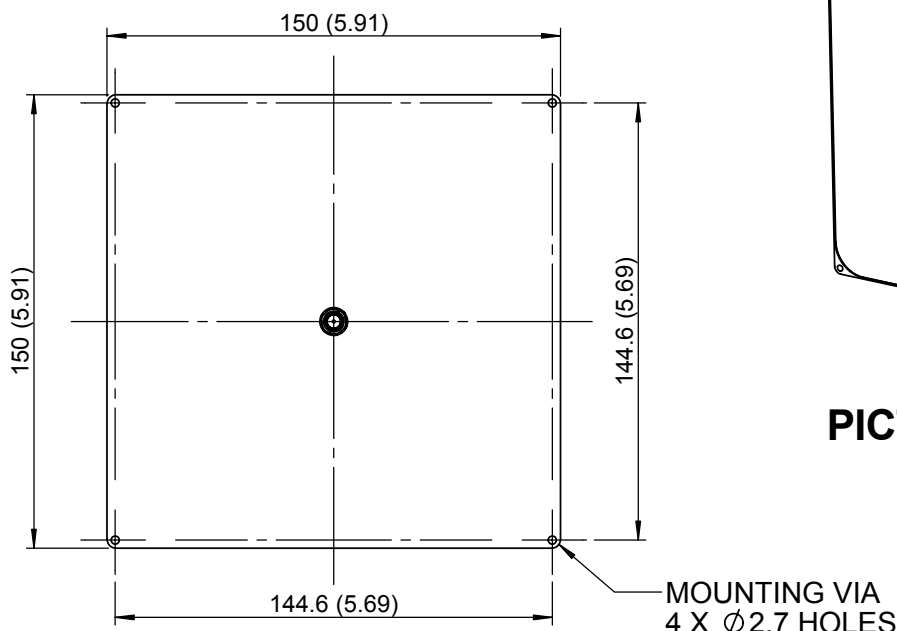

EUROPEAN ANTENNAS

Excellence through design
Creative in concept

FLAT PANEL ANTENNA

MODEL: FPA19-75V/1179

FREQUENCY:	7.2 - 7.8 GHz	GAIN:	19.5 dBi
POLARISATION:	Linear (Vertical)	BEAMWIDTH:	17.5° (Az.) x 18° (El.) Approx.
CROSS POLAR:	> 30 dB	VSWR:	> 1.5 : 1
POWER RATING:	10 W	FRONT TO BACK:	> 50 dB
TEMPERATURE:	-40° to +60°C	MASS:	288 g / 0.63 lb
FINISH:	Matt Black	WIND LOADING:	3.7 Kg / 8.1 lbs @ 100 mph

END VIEW

PICTORIAL VIEW

REAR VIEW

DIMENSIONS: mm (inches)	M
GA: 1179-1	Issued: 221104

EUROPEAN ANTENNAS LTD.

Tel: +44 (0)1638 731888
Fax: +44 (0)1638 731999

LAMBDA HOUSE, CHEVELEY
NEWMARKET, SUFFOLK, CB8 9RG,
UNITED KINGDOM