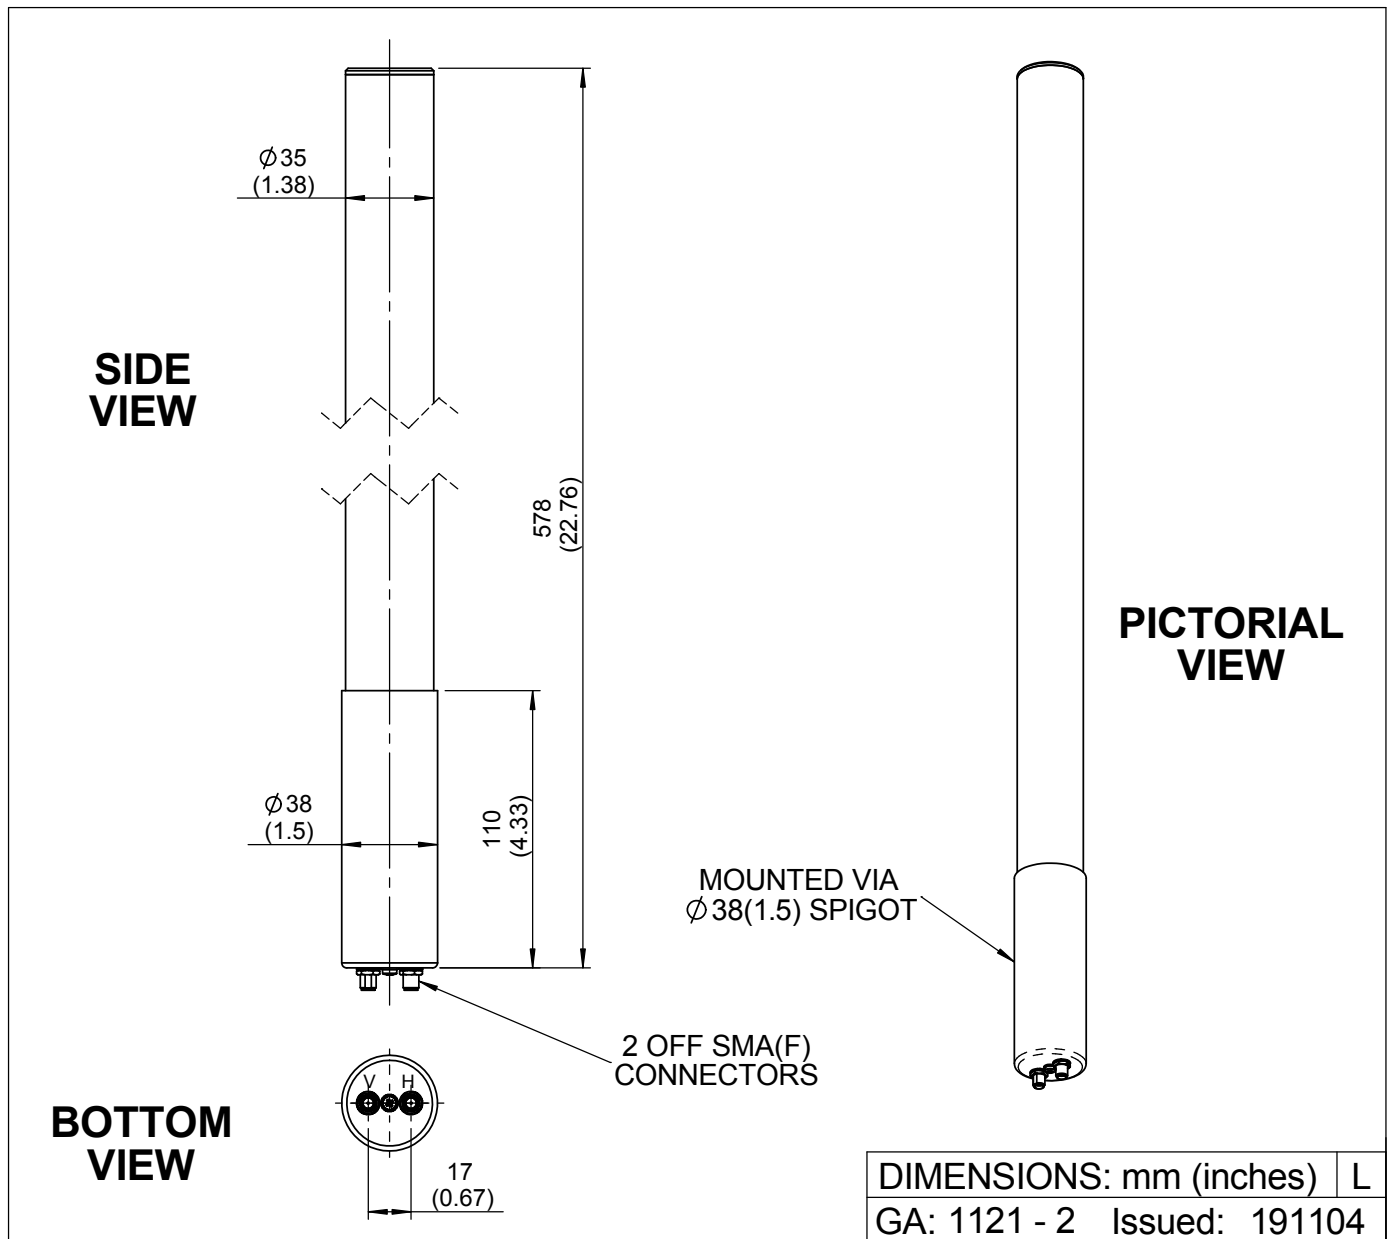

### MODEL: XPO8-122VH/1121

<b>FREQUENCY:</b>	12.20 - 12.75 GHz	<b>GAIN:</b>	8 dBi Typical
<b>POLARISATION:</b>	Dual Linear (Vertical & Horizontal)	<b>BEAMWIDTH:</b>	360° (Az.) x c10° (El.)
<b>CROSS POLAR:</b>	20 dB Minimum	<b>VSWR:</b>	2.5 : 1 Typical
<b>POWER RATING:</b>	2 x 50 W	<b>FRONT TO BACK:</b>	N/A
<b>TEMPERATURE:</b>	-40° to +60°C	<b>MASS:</b>	550g / 1.21 lbs
<b>FINISH:</b>	Grey Radome, Alocrom 1200 Spigot	<b>WIND LOADING:</b>	3.4 Kg / 7.5 lbs @ 100 mph