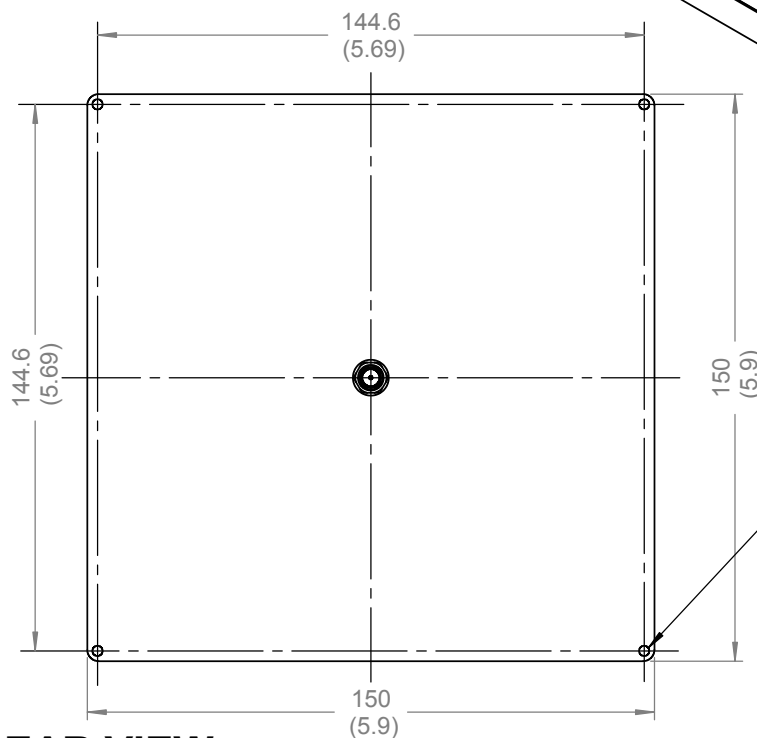

EUROPEAN ANTENNAS

Excellence through design
Creative in concept

FLAT PANEL ANTENNA

MODEL: FPA23-13V/1058

FREQUENCY:	12.5 - 13.5 GHz	GAIN:	23 dBi Minimum
POLARISATION:	Linear (Vertical)	BEAMWIDTH:	9° (Az.) x 8° (El.) Approx
CROSS POLAR:	25 dB Typical.	VSWR:	2 : 1
POWER RATING:	10 W	FRONT TO BACK:	50 dB Minimum
TEMPERATURE:	-20° to +50°C	MASS:	215g / 0.47 lbs
FINISH:	Alocrom 1200 Chassis, White Radome	WIND LOADING:	3.65 Kg / 8.03 lbs @ 100 mph

TOP VIEW

ISOMETRIC VIEW

REAR VIEW

DIMENSIONS: mm (inches) M
GA: 1058-1 Issued: 160903

EUROPEAN ANTENNAS LTD.

Tel: +44 (0)1638 731888
Fax: +44 (0)1638 731999

LAMBDA HOUSE, CHEVELEY
NEWMARKET, SUFFOLK, CB8 9RG,
UNITED KINGDOM