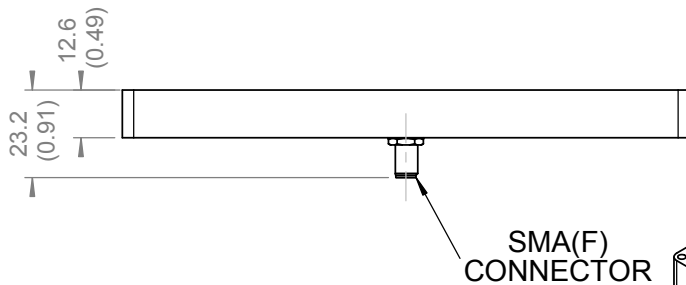

EUROPEAN ANTENNAS

Excellence through design
Creative in concept

FLAT PANEL ANTENNA

MODEL: FPA23-13V/1058

FREQUENCY:	12.5 - 13.5 GHz	GAIN:	23 dBi Minimum
POLARISATION:	Linear (Vertical)	BEAMWIDTH:	9° (Az.) x 8° (El.) Approx
CROSS POLAR:	25 dB Typical.	VSWR:	2 : 1
POWER RATING:	10 W	FRONT TO BACK:	50 dB Minimum
TEMPERATURE:	-20° to +50°C	MASS:	215g / 0.47 lbs
FINISH:	Alocrom 1200 Chassis, White Radome	WIND LOADING:	3.65 Kg / 8.03 lbs @ 100 mph

TOP VIEW

ISOMETRIC VIEW

REAR VIEW

DIMENSIONS: mm (inches) M
GA: 1058-1 Issued: 160903

EUROPEAN ANTENNAS LTD.

Tel: +44 (0)1638 731888
Fax: +44 (0)1638 731999

LAMBDA HOUSE, CHEVELEY
NEWMARKET, SUFFOLK, CB8 9RG,
UNITED KINGDOM