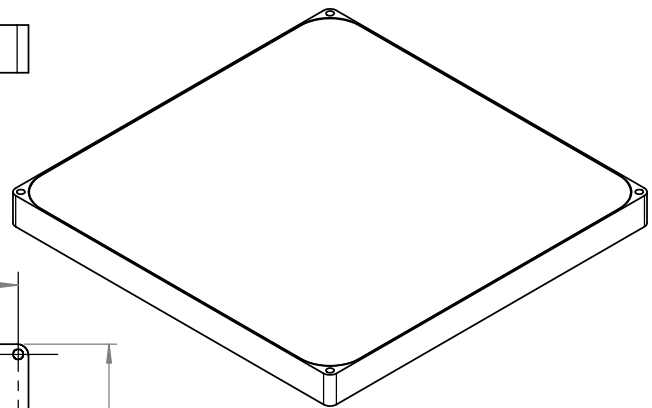

EUROPEAN ANTENNAS

Excellence through design
Creative in concept

FLAT PANEL ANTENNA

MODEL: FPA23-13V/1058

FREQUENCY:	12.5 - 13.5 GHz	GAIN:	23 dBi Minimum
POLARISATION:	Linear (Vertical)	BEAMWIDTH:	9° (Az.) x 8° (El.) Approx
CROSS POLAR:	25 dB Typical.	VSWR:	2 : 1
POWER RATING:	10 W	FRONT TO BACK:	50 dB Minimum
TEMPERATURE:	-20° to +50°C	MASS:	215g / 0.47 lbs
FINISH:	Alocrom 1200 Chassis, White Radome	WIND LOADING:	3.65 Kg / 8.03 lbs @ 100 mph

TOP VIEW

ISOMETRIC VIEW

REAR VIEW

DIMENSIONS: mm (inches) M
GA: 1058-1 Issued: 160903

EUROPEAN ANTENNAS LTD.

Tel: +44 (0)1638 731888
Fax: +44 (0)1638 731999

LAMBDA HOUSE, CHEVELEY
NEWMARKET, SUFFOLK, CB8 9RG,
UNITED KINGDOM