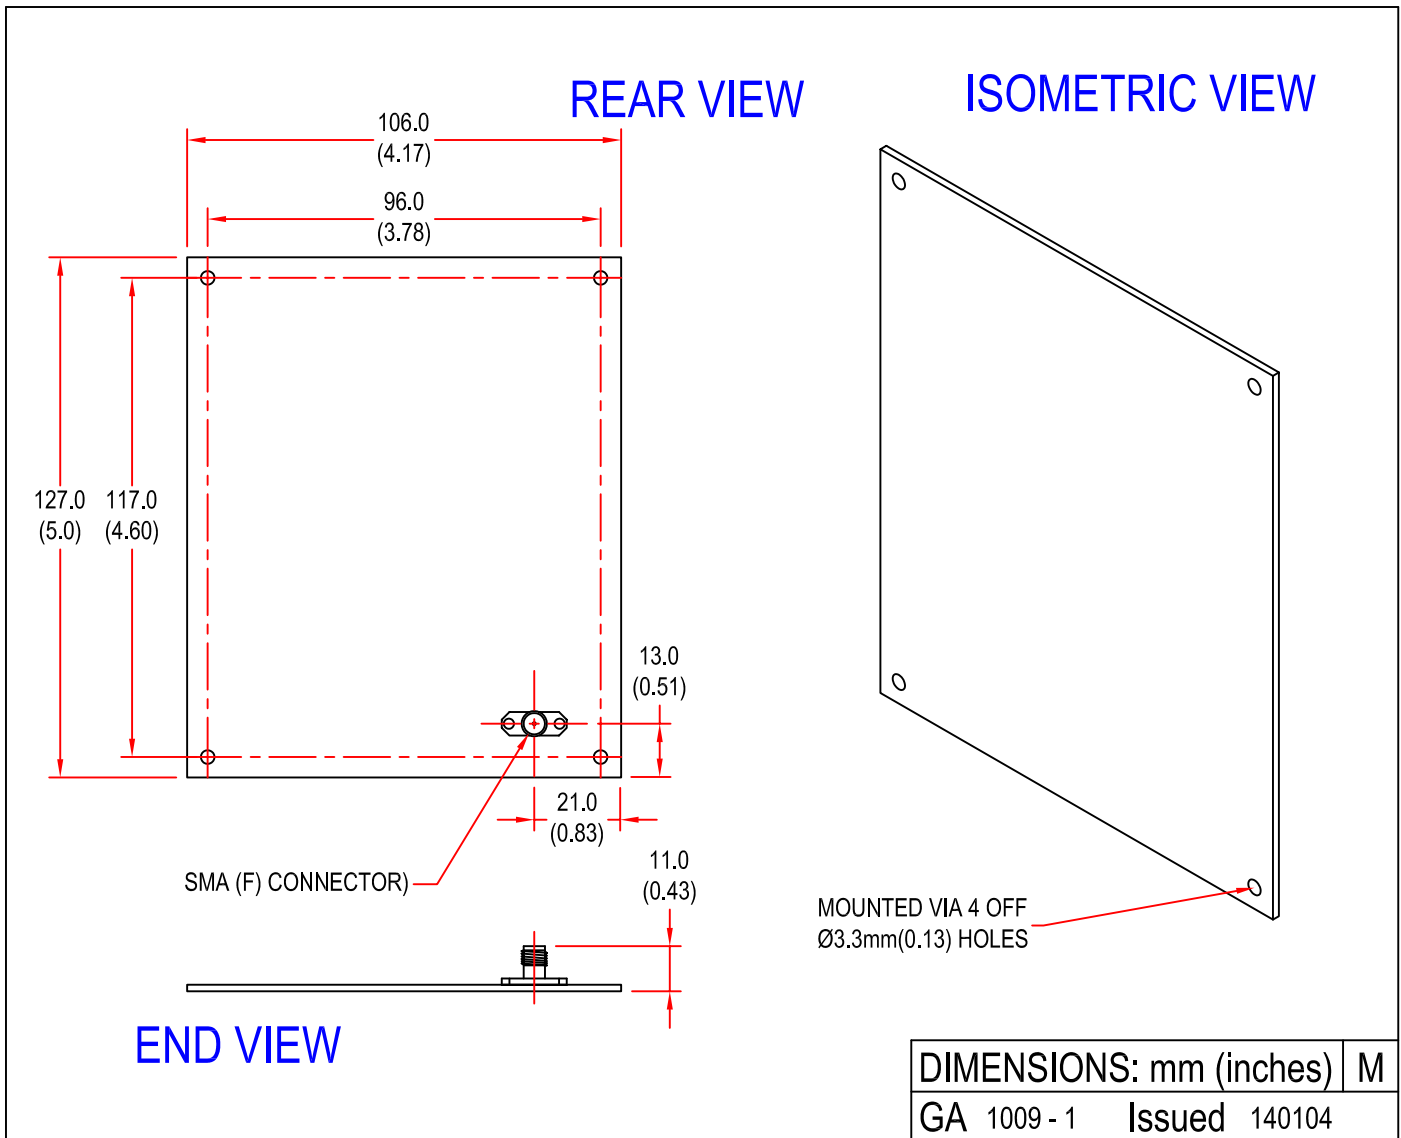

EUROPEAN ANTENNAS

Excellence through design
Creative in concept

PATCH ANTENNA

MODEL: PA5-1360R/1098

FREQUENCY:	1350-1375 MHz	GAIN:	5 dBiC
POLARISATION:	Right Hand Circular	BEAMWIDTH:	80° (Az) x 70° (El)
AXIAL RATIO:	6 dB Typical	VSWR:	2:1
POWER RATING:	10 W	FRONT TO BACK:	20 dB Minimum
TEMPERATURE:	-20°C to +50°C	MASS:	55 g / 1.96 oz
FINISH:	Painted Matt Black	WIND LOADING:	2.15 Kg / 4.7 lbs @ 100mph