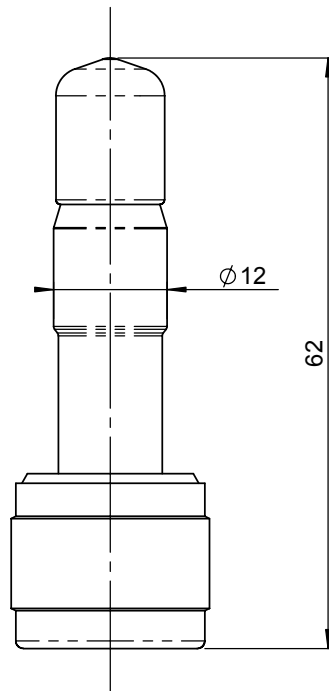

EUROPEAN ANTENNAS

Excellence through design
Creative in concept

SLIM DIPOLE ANTENNA

MODEL: SVD2-7500/1042

FREQUENCY:	7.3 - 7.7 GHz	GAIN:	2 dBi
POLARISATION:	Linear (Vertical)	BEAMWIDTH:	360° (Azimuth) x 80° (Elevation)
CROSS POLAR	15 - 20 dB	VSWR:	2:1
POWER RATING:	20 W	FRONT TO BACK:	N/A
TEMPERATURE:	-20° to +50°C	MASS:	40 g / 1.4 oz
FINISH:	Matt Black	WIND LOADING:	0.12 Kg / 0.26 lbs @ 100 mph

SIDE VIEW

BOTTOM VIEW

N(M)
CONNECTOR

PICTORIAL VIEW

DIMENSIONS: mm (inches)	M
GA: 1042-1	Issued: 070303

EUROPEAN ANTENNAS LTD.

Tel: +44 (0)1638 731888
Fax: +44 (0)1638 731999

LAMBDA HOUSE, CHEVELEY
NEWMARKET, SUFFOLK, CB8 9RG,
UNITED KINGDOM