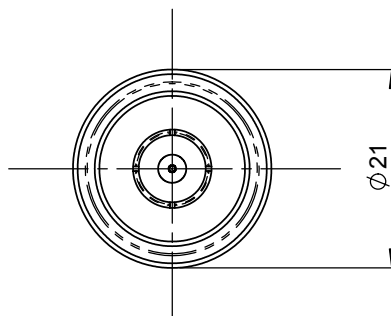

EUROPEAN ANTENNAS

Excellence through design
Creative in concept

SLIM DIPOLE ANTENNA

MODEL: SVD2-7500/1042

FREQUENCY:	7.3 - 7.7 GHz	GAIN:	2 dBi
POLARISATION:	Linear (Vertical)	BEAMWIDTH:	360° (Azimuth) x 80° (Elevation)
CROSS POLAR	15 - 20 dB	VSWR:	2:1
POWER RATING:	20 W	FRONT TO BACK:	N/A
TEMPERATURE:	-20° to +50°C	MASS:	40 g / 1.4 oz
FINISH:	Matt Black	WIND LOADING:	0.12 Kg / 0.26 lbs @ 100 mph

SIDE VIEW

BOTTOM VIEW

N(M)
CONNECTOR

PICTORIAL VIEW

DIMENSIONS: mm (inches)	M
GA: 1042-1	Issued: 070303

EUROPEAN ANTENNAS LTD.

Tel: +44 (0)1638 731888
Fax: +44 (0)1638 731999

LAMBDA HOUSE, CHEVELEY
NEWMARKET, SUFFOLK, CB8 9RG,
UNITED KINGDOM