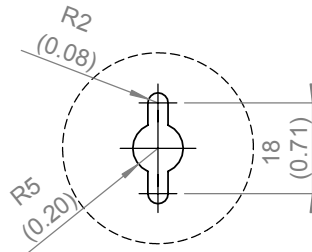

EUROPEAN ANTENNAS

Excellence through design
Creative in concept

TRI-BAND LOW PROFILE ANTENNA

MODEL: LPA7-TRI-FL-D2/1005

FREQUENCY:	GSM 900 (880-960 MHz)	GAIN:	6 dBi (Each band)
	DCS 1800 (1710-1880 MHz)	ISOLATION:	25 dB
	UMTS (1920-2175 MHz)	BEAMWIDTH:	80° (Azimuth) x 80° (Elevation)
POLARISATION:	Linear (Vertical)	VSWR:	2.0 : 1 Maximum (Each band)
POWER RATING:	10 W	FRONT TO BACK:	20 dB Typical
TEMPERATURE:	-20° to +50°C	CROSS POLAR:	15 dB
FINISH:	White ABS / Alocrom Al.	MASS:	800g / 1.76 lbs

END VIEW

DETAIL A

PORTS COLOUR CODED AS FOLLOWS:
BLUE - 900 MHz
RED - 1800 MHz
GREEN - 2050 MHz

REAR VIEW

PICTORIAL VIEW

DIMENSIONS: mm (inches) M
GA: 1005 - 1 Issued: 191202

EUROPEAN ANTENNAS LTD.

Tel: +44 (0)1638 731888
Fax: +44 (0)1638 731999