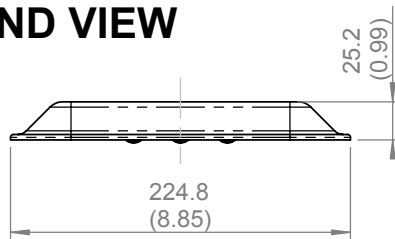

EUROPEAN ANTENNAS

Excellence through design
Creative in concept

TRI-BAND LOW PROFILE ANTENNA

MODEL: LPA7-TRI-FL-D2/1005

FREQUENCY:	GSM 900 (880-960 MHz)	GAIN:	6 dBi (Each band)
	DCS 1800 (1710-1880 MHz)	ISOLATION:	25 dB
	UMTS (1920-2175 MHz)	BEAMWIDTH:	80° (Azimuth) x 80° (Elevation)
POLARISATION:	Linear (Vertical)	VSWR:	2.0 : 1 Maximum (Each band)
POWER RATING:	10 W	FRONT TO BACK:	20 dB Typical
TEMPERATURE:	-20° to +50°C	CROSS POLAR:	15 dB
FINISH:	White ABS / Alocrom Al.	MASS:	800g / 1.76 lbs

END VIEW

DETAIL A

PORTS COLOUR CODED AS FOLLOWS:
BLUE - 900 MHz
RED - 1800 MHz
GREEN - 2050 MHz

REAR VIEW

PICTORIAL VIEW

DIMENSIONS: mm (inches) M
GA: 1005 - 1 Issued: 191202

EUROPEAN ANTENNAS LTD.

Tel: +44 (0)1638 731888
Fax: +44 (0)1638 731999