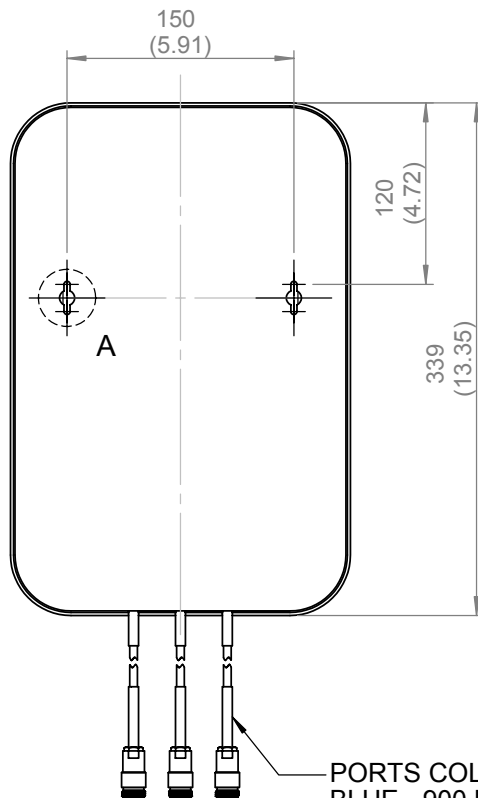

EUROPEAN ANTENNAS

Excellence through design
Creative in concept

TRI-BAND LOW PROFILE ANTENNA

MODEL: LPA7-TRI-FL-D2/1005

FREQUENCY:	GSM 900 (880-960 MHz)	GAIN:	6 dBi (Each band)
	DCS 1800 (1710-1880 MHz)	ISOLATION:	25 dB
	UMTS (1920-2175 MHz)	BEAMWIDTH:	80° (Azimuth) x 80° (Elevation)
POLARISATION:	Linear (Vertical)	VSWR:	2.0 : 1 Maximum (Each band)
POWER RATING:	10 W	FRONT TO BACK:	20 dB Typical
TEMPERATURE:	-20° to +50°C	CROSS POLAR:	15 dB
FINISH:	White ABS / Alocrom Al.	MASS:	800g / 1.76 lbs

END VIEW

DETAIL A

PORTS COLOUR CODED AS FOLLOWS:
BLUE - 900 MHz
RED - 1800 MHz
GREEN - 2050 MHz

REAR VIEW

PICTORIAL VIEW

DIMENSIONS: mm (inches) M
GA: 1005 - 1 Issued: 191202

EUROPEAN ANTENNAS LTD.

Tel: +44 (0)1638 731888
Fax: +44 (0)1638 731999