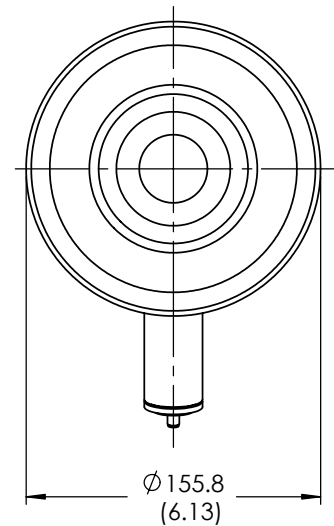

EUROPEAN ANTENNAS

Excellence through design
Creative in concept

HAND HELD HELIX ANTENNA

MODEL: AMHH12-24R-SMA/904

FREQUENCY:	2.2 - 2.7 GHz	GAIN:	12 - 15 dBiC
POLARISATION:	Right Hand Circular	BEAMWIDTH:	40° (Az) x 40° (El) (Approx)
CROSS POLAR	1 - 2 dB	VSWR:	1.5 : 1
POWER RATING:	10 W	FRONT TO BACK:	20 dB
TEMPERATURE:	-20°C to +50°C	MASS:	1 Kg/2.2 lbs
FINISH:	Matt Black	WIND LOADING:	N/A

SIDE VIEW

FRONT VIEW

ISOMETRIC VIEW

DIMENSIONS: mm (inches)

GA: 0904-1 Issued:030102

EUROPEAN ANTENNAS LTD.

Tel: +44 (0)1638 731888
Fax: +44 (0)1638 731999

LAMBDA HOUSE, CHEVELEY
NEWMARKET, SUFFOLK, CB8 9RG,
UNITED KINGDOM