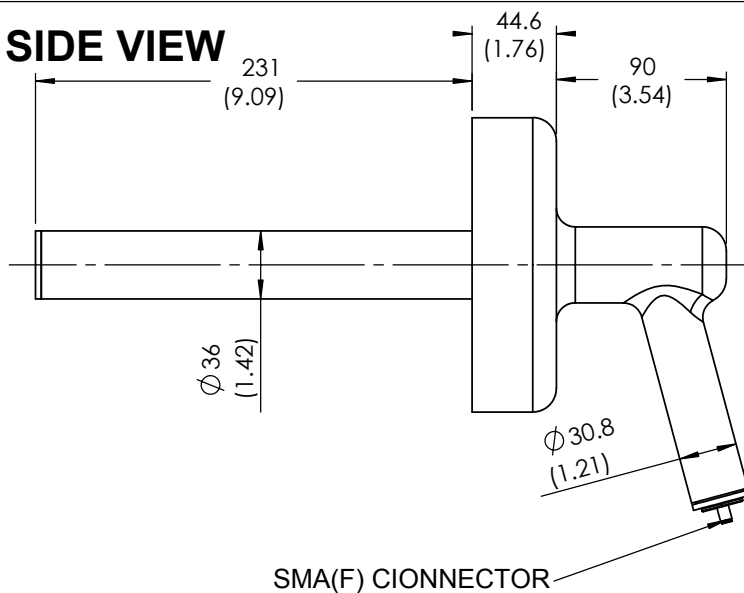

EUROPEAN ANTENNAS

Excellence through design
Creative in concept

HAND HELD HELIX ANTENNA

MODEL: AMHH12-24R-SMA/904

FREQUENCY:	2.2 - 2.7 GHz	GAIN:	12 - 15 dBiC
POLARISATION:	Right Hand Circular	BEAMWIDTH:	40° (Az) x 40° (El) (Approx)
CROSS POLAR	1 - 2 dB	VSWR:	1.5 : 1
POWER RATING:	10 W	FRONT TO BACK:	20 dB
TEMPERATURE:	-20°C to +50°C	MASS:	1 Kg/2.2 lbs
FINISH:	Matt Black	WIND LOADING:	N/A

SIDE VIEW

FRONT VIEW

ISOMETRIC VIEW

DIMENSIONS: mm (inches)

GA: 0904-1 Issued:030102

EUROPEAN ANTENNAS LTD.

Tel: +44 (0)1638 731888
Fax: +44 (0)1638 731999

LAMBDA HOUSE, CHEVELEY
NEWMARKET, SUFFOLK, CB8 9RG,
UNITED KINGDOM