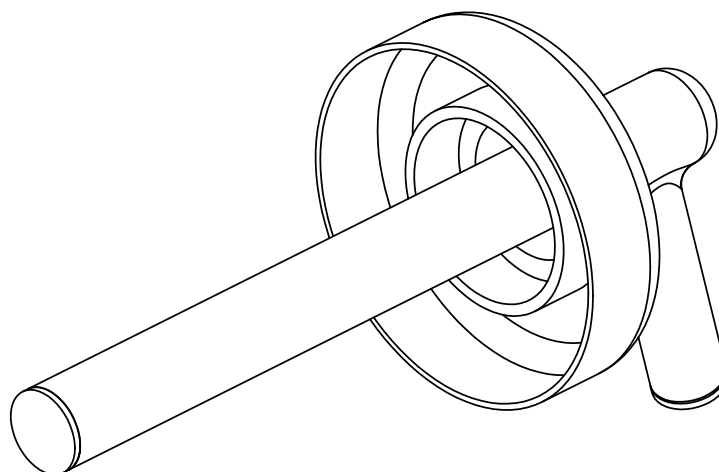

EUROPEAN ANTENNAS

Excellence through design
Creative in concept

HAND HELD HELIX ANTENNA

MODEL: AMHH12-24R-SMA/904

FREQUENCY:	2.2 - 2.7 GHz	GAIN:	12 - 15 dBiC
POLARISATION:	Right Hand Circular	BEAMWIDTH:	40° (Az) x 40° (El) (Approx)
CROSS POLAR	1 - 2 dB	VSWR:	1.5 : 1
POWER RATING:	10 W	FRONT TO BACK:	20 dB
TEMPERATURE:	-20°C to +50°C	MASS:	1 Kg/2.2 lbs
FINISH:	Matt Black	WIND LOADING:	N/A

SIDE VIEW

FRONT VIEW

ISOMETRIC VIEW

DIMENSIONS: mm (inches)

GA: 0904-1 Issued:030102

EUROPEAN ANTENNAS LTD.

Tel: +44 (0)1638 731888
Fax: +44 (0)1638 731999

LAMBDA HOUSE, CHEVELEY
NEWMARKET, SUFFOLK, CB8 9RG,
UNITED KINGDOM