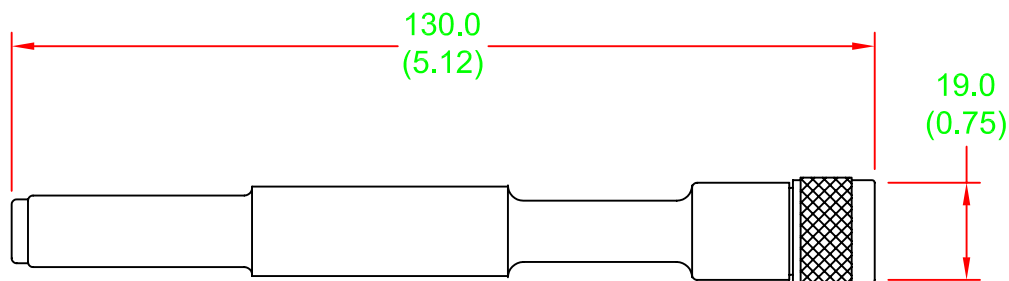

EUROPEAN ANTENNAS

Excellence through design
Creative in concept

RUGGED DIPOLE ANTENNA

MODEL: FVD2-2337/677

FREQUENCY:	2332-2345 MHz	GAIN:	2 dBi
POLARISATION:	Linear (Vertical)	BEAMWIDTH:	360° x 80°
CROSS POLAR:	25 dB	VSWR:	2:1 Max
POWER RATING:	25W	FRONT TO BACK:	N/A
TEMPERATURE:	-20°C to +50°C	MASS:	85g / 3.0oz
FINISH:	Matt Black	WIND LOADING:	0.4Kg/0.89lbs @ 100mph

ISOMETRIC VIEW

N(M) CONNECTOR

SIDE VIEW

DIMENSIONS: mm (inches)

GA 677 Issued 120400

EUROPEAN ANTENNAS LTD.

TEL: +44 (0)1638 731888
FAX: +44 (0)1638 731999

LAMBDA HOUSE, CHEVELEY,
NEWMARKET, SUFFOLK, CB8 9RG,
UNITED KINGDOM.