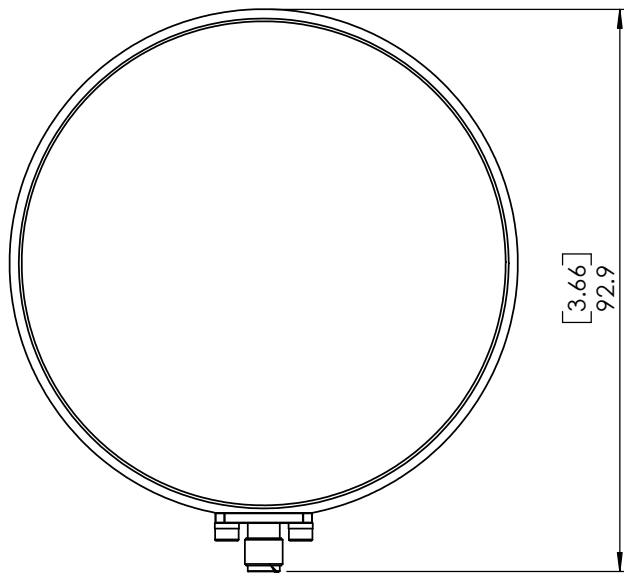

EUROPEAN ANTENNAS

Excellence through design
Creative in concept

LOW PROFILE ANTENNA

MODEL: LPA7-32R/783

FREQUENCY:	3.10 - 3.30 GHz	GAIN:	8.5 dBiC
POLARISATION:	Circular (RHC)	BEAMWIDTH:	80° (Az) x 80° (Ei)
AXIAL RATIO:	3 dB Max (6dB @ 3.4 GHz)	VSWR:	1.5:1 Max
POWER RATING:	10 W	FRONT TO BACK:	20 dB Min
TEMPERATURE:	-20° to +50°C	MASS:	65g / 2.3 oz
FINISH:	Painted Matt Black	WIND LOADING:	0.92 Kg / 2.0 lbs @ 100 mph

END VIEW

SMA(F) CONNECTOR

FRONT VIEW