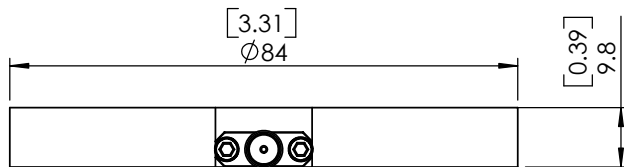

EUROPEAN ANTENNAS

Excellence through design
Creative in concept

LOW PROFILE ANTENNA

MODEL: LPA7-32R/783

FREQUENCY:	3.10 - 3.30 GHz	GAIN:	8.5 dBiC
POLARISATION:	Circular (RHC)	BEAMWIDTH:	80° (Az) x 80° (Ei)
AXIAL RATIO:	3 dB Max (6dB @ 3.4 GHz)	VSWR:	1.5:1 Max
POWER RATING:	10 W	FRONT TO BACK:	20 dB Min
TEMPERATURE:	-20° to +50°C	MASS:	65g / 2.3 oz
FINISH:	Painted Matt Black	WIND LOADING:	0.92 Kg / 2.0 lbs @ 100 mph

END VIEW

SMA(F) CONNECTOR

FRONT VIEW