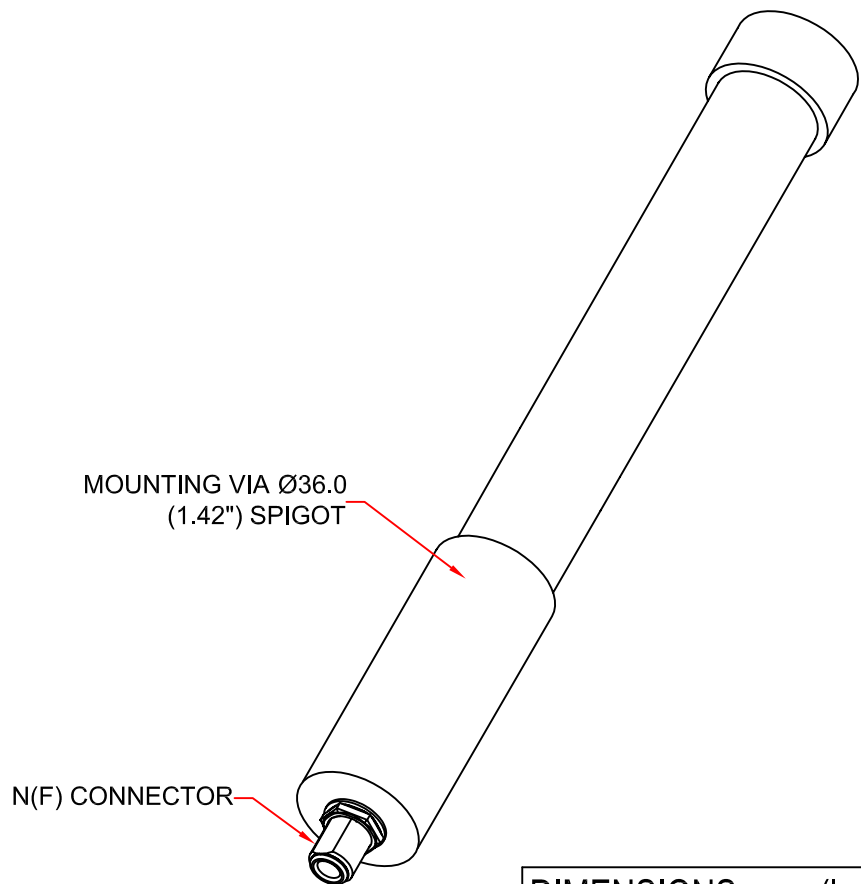

EUROPEAN ANTENNAS

Excellence through design
Creative in concept

VERTICALLY POLARISED OMNI ANTENNA

MODEL: VOA4-2450/748

FREQUENCY:	2.4 - 2.5 GHz	GAIN:	4 dBi
POLARISATION:	Linear (Vertical)	BEAMWIDTH:	360° x 40° Approx
CROSS POLAR:	20 dB Typical	VSWR:	1.5 : 1
POWER RATING:	50 W	FRONT TO BACK:	N/A
TEMPERATURE:	-40°C to +60°C	MASS:	0.3 Kg/0.7 lbs
RADOME:	Glass Fibre/Matt Black	WIND LOADING:	1.5 Kg/3.21 lbs @ 100 mph

SIDE VIEW

END VIEW

ISOMETRIC VIEW

DIMENSIONS: mm (inches)

GA 748 - 3 Issued 121104

EUROPEAN ANTENNAS LTD.

LAMBDA HOUSE, CHEVELEY,
NEWMARKET, SUFFOLK, CB8 9RG,
UNITED KINGDOM.

TEL: +44 (0)1638 731888
FAX: +44 (0)1638 731999