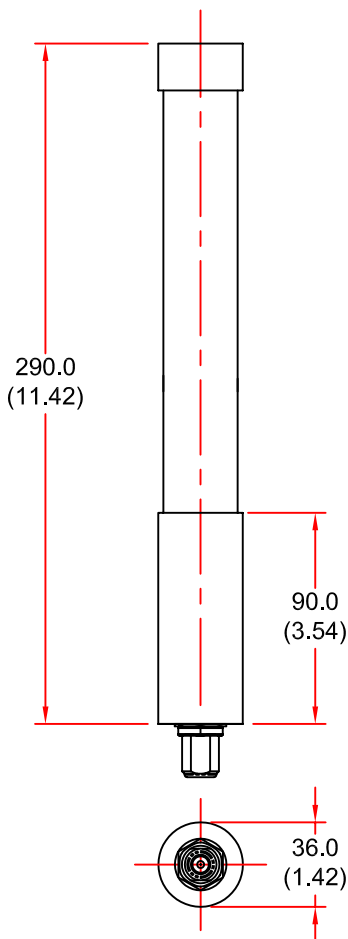

EUROPEAN ANTENNAS

Excellence through design
Creative in concept

VERTICALLY POLARISED OMNI ANTENNA

MODEL: VOA4-2450/748

FREQUENCY:	2.4 - 2.5 GHz	GAIN:	4 dBi
POLARISATION:	Linear (Vertical)	BEAMWIDTH:	360° x 40° Approx
CROSS POLAR:	20 dB Typical	VSWR:	1.5 : 1
POWER RATING:	50 W	FRONT TO BACK:	N/A
TEMPERATURE:	-40°C to +60°C	MASS:	0.3 Kg/0.7 lbs
RADOME:	Glass Fibre/Matt Black	WIND LOADING:	1.5 Kg/3.21 lbs @ 100 mph

SIDE VIEW

END VIEW

ISOMETRIC VIEW

DIMENSIONS: mm (inches)

GA 748 - 3 Issued 121104

EUROPEAN ANTENNAS LTD.

LAMBDA HOUSE, CHEVELEY,
NEWMARKET, SUFFOLK, CB8 9RG,
UNITED KINGDOM.

TEL: +44 (0)1638 731888
FAX: +44 (0)1638 731999