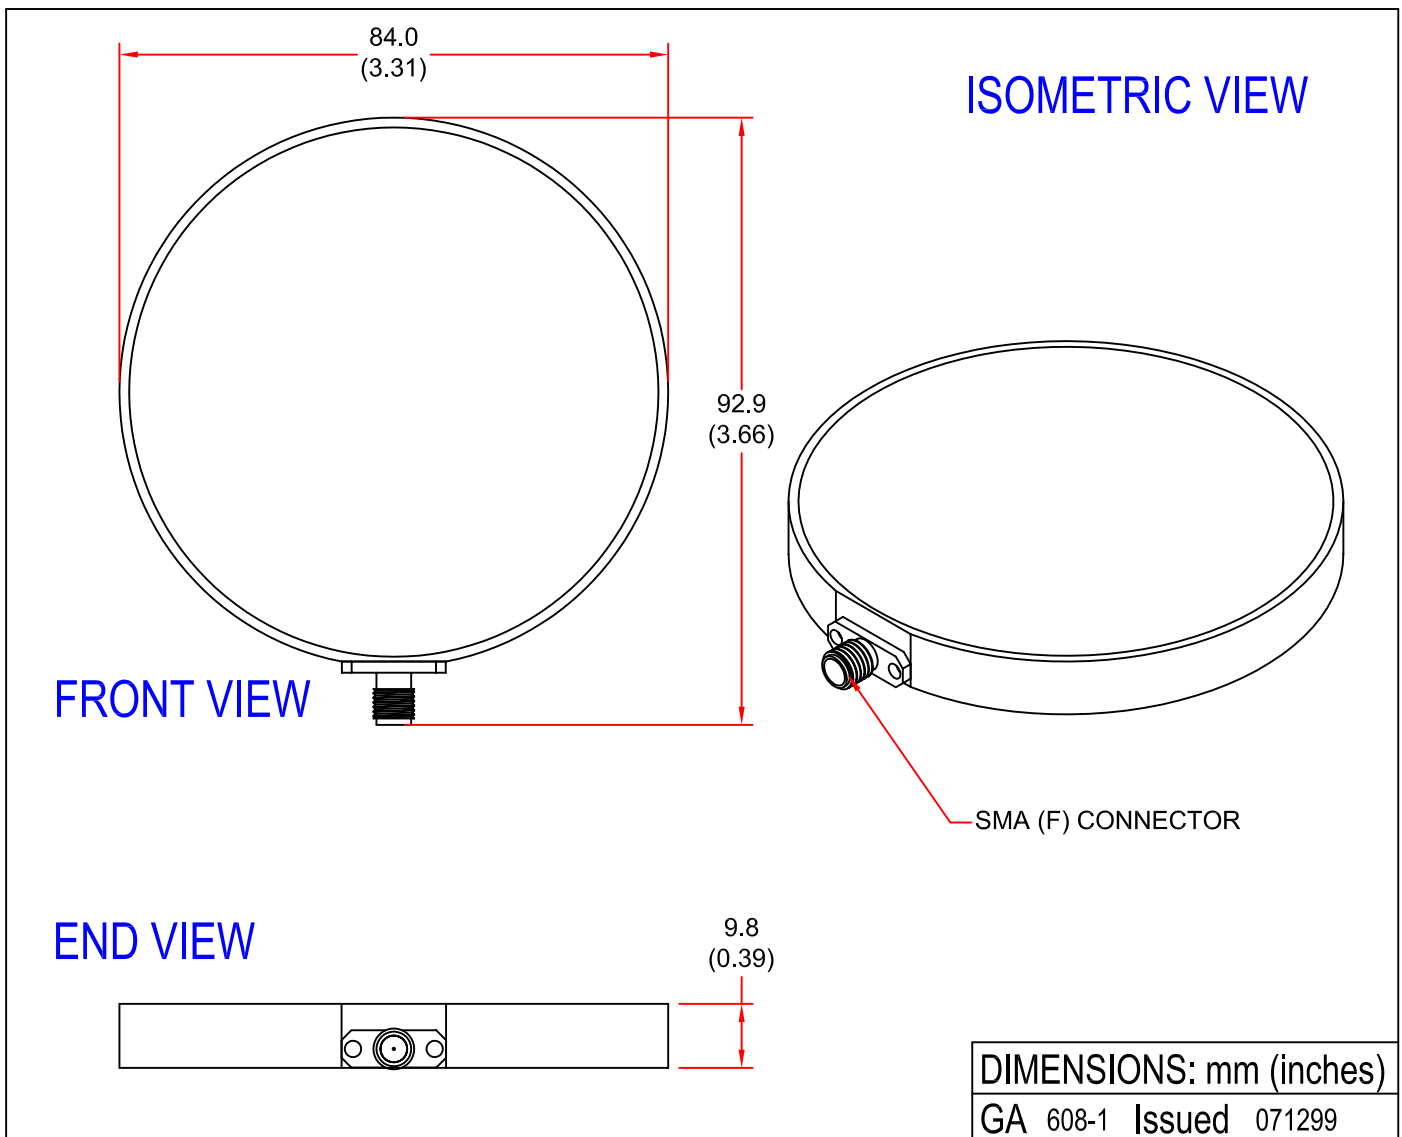

EUROPEAN ANTENNAS

Excellence through design
Creative in concept

LOW PROFILE ANTENNA

MODEL: LPA7-38R/608

FREQUENCY:	3.7-3.9 GHz	GAIN:	7 dBiC
POLARISATION:	Right Hand Circular	BEAMWIDTH:	60° x 60°
AXIAL RATIO:	2 dB Typical	VSWR:	1.5:1
POWER RATING:	5 W	FRONT TO BACK:	25dB
TEMPERATURE:	-20°C to +50°C	MASS:	70g/2.5oz
FINISH:	Painted Matt Black	WIND LOADING:	0.89Kg/1.98lbs @ 100mph