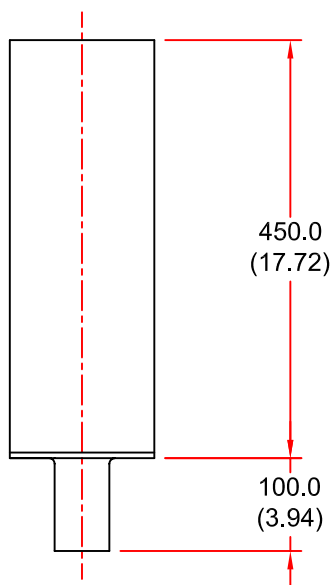

EUROPEAN ANTENNAS

Excellence through design
Creative in concept

MULTI-SECTOR ANTENNA

MODEL: MSA5-24R-D1/672

FREQUENCY:	2.30-2.50 GHz	GAIN:	12 dBiC Sectors, 7 dBiC Overhead
POLARISATION:	Circular (RHC)	BEAMWIDTH:	80° x 20° Sectors, 70° x 70° Overhead
AXIAL RATIO:	3 dB Overhead, 6dB Sector	VSWR:	1.5:1
POWER RATING:	10 W Per Antenna	FRONT TO BACK:	20 dB (Min)
TEMPERATURE:	-20°C to +50°C	MASS:	3.5Kg /7.7lbs
FINISH:	Gloss White	WIND LOADING:	16.3Kg/35.8lbs @ 100 mph

SIDE VIEW

ISOMETRIC VIEW

(RADOME REMOVED)

BASE VIEW

DIMENSIONS: mm (inches)

GA 672-1 Issued 190400

EUROPEAN ANTENNAS LTD.

LAMBDA HOUSE, CHEVELEY,
NEWMARKET, SUFFOLK, CB8 9RG,
UNITED KINGDOM.