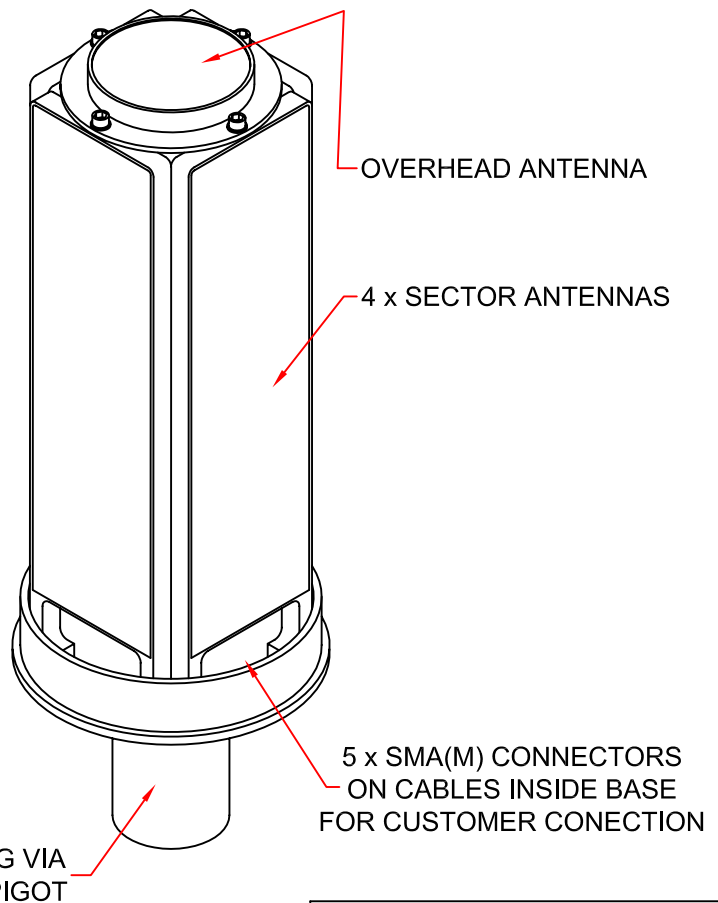

EUROPEAN ANTENNAS

Excellence through design
Creative in concept

MULTI-SECTOR ANTENNA

MODEL: MSA5-24R-D1/672

FREQUENCY:	2.30-2.50 GHz	GAIN:	12 dBiC Sectors, 7 dBiC Overhead
POLARISATION:	Circular (RHC)	BEAMWIDTH:	80° x 20° Sectors, 70° x 70° Overhead
AXIAL RATIO:	3 dB Overhead, 6dB Sector	VSWR:	1.5:1
POWER RATING:	10 W Per Antenna	FRONT TO BACK:	20 dB (Min)
TEMPERATURE:	-20°C to +50°C	MASS:	3.5Kg /7.7lbs
FINISH:	Gloss White	WIND LOADING:	16.3Kg/35.8lbs @ 100 mph

SIDE VIEW

ISOMETRIC VIEW

(RADOME REMOVED)

BASE VIEW

DIMENSIONS: mm (inches)

GA 672-1 Issued 190400

EUROPEAN ANTENNAS LTD.

LAMBDA HOUSE, CHEVELEY,
NEWMARKET, SUFFOLK, CB8 9RG,
UNITED KINGDOM.