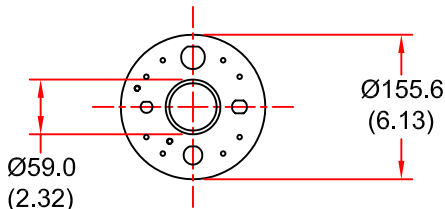

EUROPEAN ANTENNAS

Excellence through design
Creative in concept

MULTI-SECTOR ANTENNA

MODEL: MSA5-24R-D1/672

FREQUENCY:	2.30-2.50 GHz	GAIN:	12 dBiC Sectors, 7 dBiC Overhead
POLARISATION:	Circular (RHC)	BEAMWIDTH:	80° x 20° Sectors, 70° x 70° Overhead
AXIAL RATIO:	3 dB Overhead, 6dB Sector	VSWR:	1.5:1
POWER RATING:	10 W Per Antenna	FRONT TO BACK:	20 dB (Min)
TEMPERATURE:	-20°C to +50°C	MASS:	3.5Kg /7.7lbs
FINISH:	Gloss White	WIND LOADING:	16.3Kg/35.8lbs @ 100 mph

SIDE VIEW

ISOMETRIC VIEW

(RADOME REMOVED)

BASE VIEW

DIMENSIONS: mm (inches)

GA 672-1 Issued 190400

EUROPEAN ANTENNAS LTD.

LAMBDA HOUSE, CHEVELEY,
NEWMARKET, SUFFOLK, CB8 9RG,
UNITED KINGDOM.