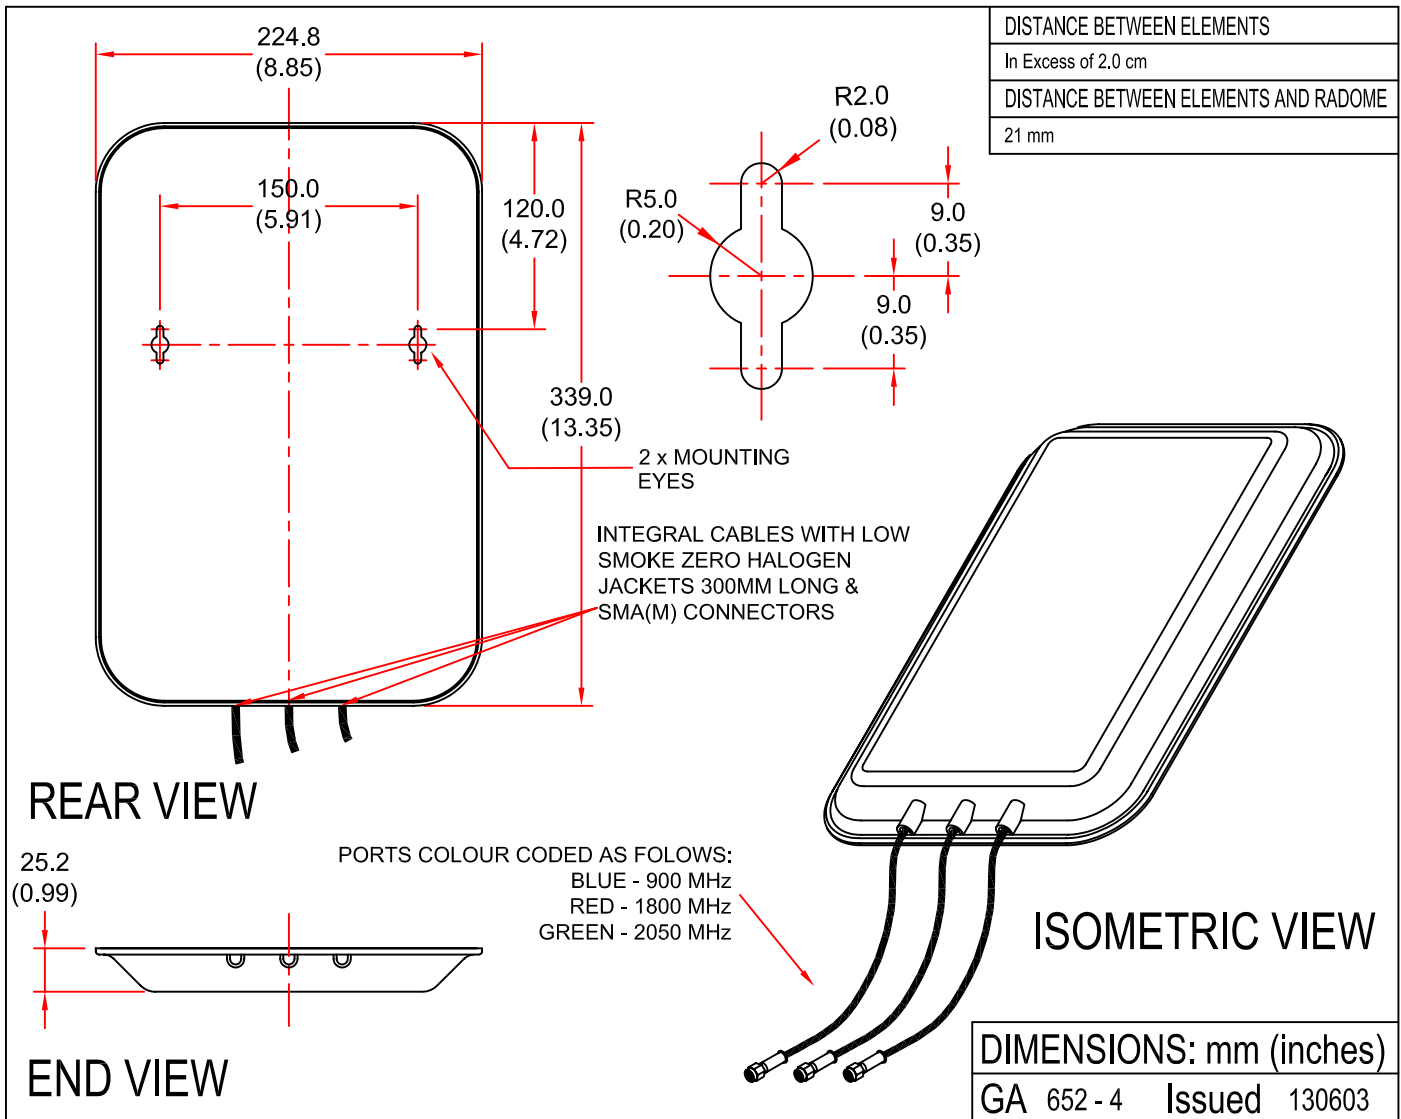

EUROPEAN ANTENNAS

Excellence through design
Creative in concept

TRI-BAND LOW PROFILE ANTENNA

MODEL: LPA7-TRI-FL/652

FREQUENCY BANDS: GSM 900 (880 - 960 MHz) DCS 1800 (1710 - 1880 MHz) UMTS (1920 - 2175 MHz)	GAIN:	6 dBi (each band)
	POLARISATION:	Linear (Vertical)
	CROSS POLAR:	15 dB
BEAMWIDTH: 80° (azimuth) x 80° (elevation)	VSWR:	2.0:1 Max (each band)
POWER RATING: 10 W	ISOLATION:	25 dB
TEMPERATURE: -20 to +50°C	FRONT TO BACK:	20 dB Typical
RADOME: Gloss White	MASS:	800 g/1.76 lbs