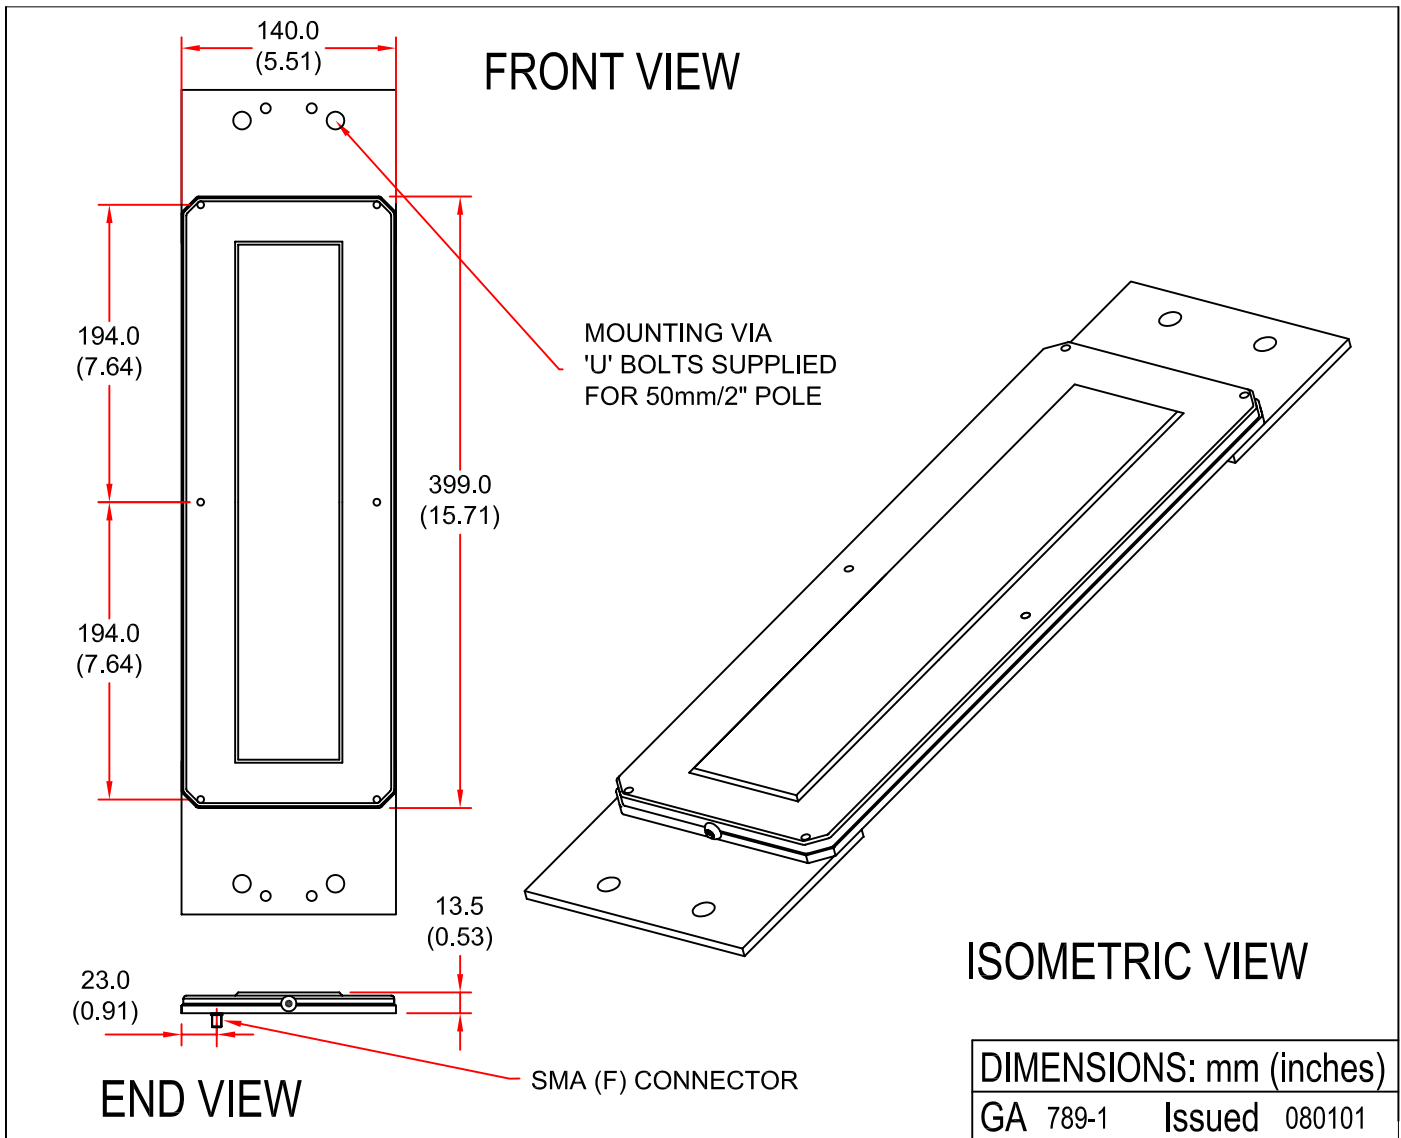

EUROPEAN ANTENNAS

Excellence through design
Creative in concept

SECTOR ANTENNA

MODEL: SA14-2460R-SMA/789

FREQUENCY:	2.40 - 2.48 GHz	GAIN:	14.5 dBiC
POLARISATION:	Circular (RHC)	BEAMWIDTH:	65° (Az) x 20° (El)
AXIAL RATIO:	3 dB Typ	VSWR:	1.5 : 1
POWER RATING:	5 W	FRONT TO BACK:	> 30 dB
TEMPERATURE:	-30°C to +55°C	MASS:	376g / 0.82 lbs
FINISH:	Grey Polymer & Alocrom 1200	WIND LOADING:	9Kg / 19.8 lbs @ 100 mph