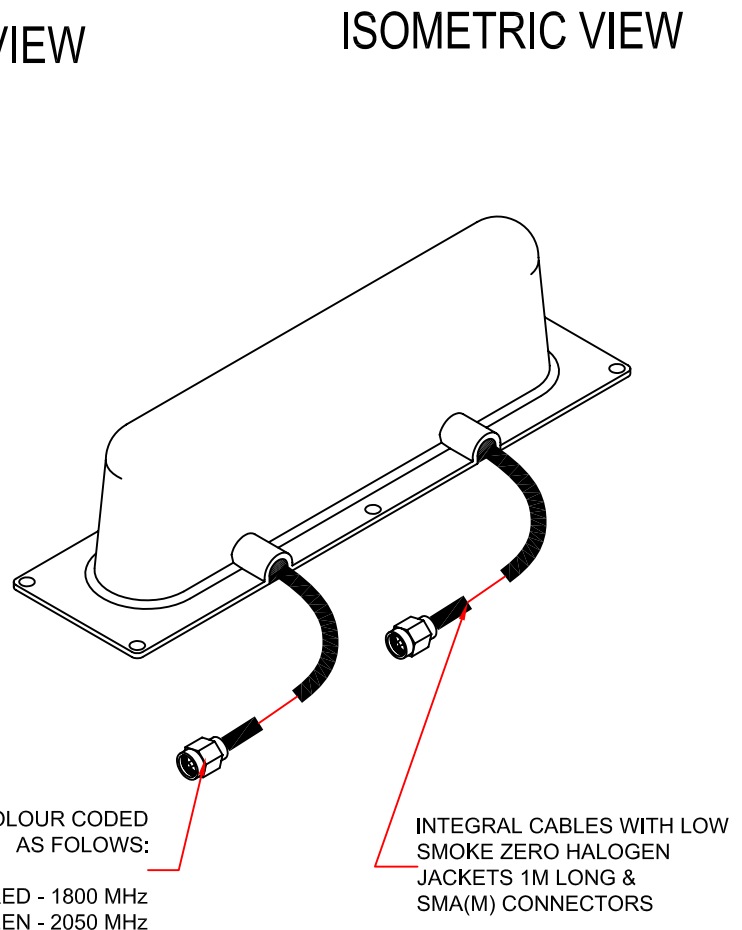

EUROPEAN ANTENNAS

Excellence through design
Creative in concept

BLADE ANTENNA

PROVISIONAL SPECIFICATION

MODEL: HDA-1800-2050/769

FREQUENCY:	DCS 1710-1880MHz, UMTS 1920-2175MHz	GAIN:	2 dBi
POLARISATION:	Linear (Mixed)	BEAMWIDTH:	140° Azimuth x 70° Elevation
CROSS POLAR:	N/A	VSWR:	2.5:1 Max
POWER RATING:	5 W	FRONT TO BACK:	N/A
TEMPERATURE:	-20°C to +50°C	MASS:	150 g / 0.07 lbs
FINISH:	White ABS	WIND LOADING:	N/A