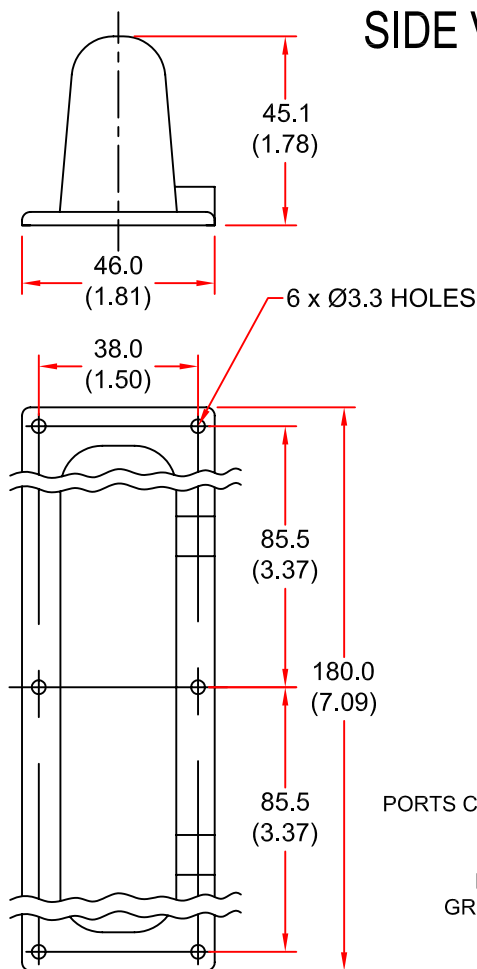

EUROPEAN ANTENNAS

Excellence through design
Creative in concept

BLADE ANTENNA

PROVISIONAL SPECIFICATION

MODEL: HDA-1800-2050/769

FREQUENCY:	DCS 1710-1880MHz, UMTS 1920-2175MHz	GAIN:	2 dBi
POLARISATION:	Linear (Mixed)	BEAMWIDTH:	140° Azimuth x 70° Elevation
CROSS POLAR:	N/A	VSWR:	2.5:1 Max
POWER RATING:	5 W	FRONT TO BACK:	N/A
TEMPERATURE:	-20°C to +50°C	MASS:	150 g / 0.07 lbs
FINISH:	White ABS	WIND LOADING:	N/A

DIMENSIONS: mm (inches)

GA 769-2 Issued 260702

EUROPEAN ANTENNAS LTD.

TEL: +44 (0)1638 731888
FAX: +44 (0)1638 731999

LAMBDA HOUSE, CHEVELEY,
NEWMARKET, SUFFOLK, CB8 9RG,
UNITED KINGDOM.

E-Mail: sales@european-antennas.co.uk
Website: www.european-antennas.co.uk