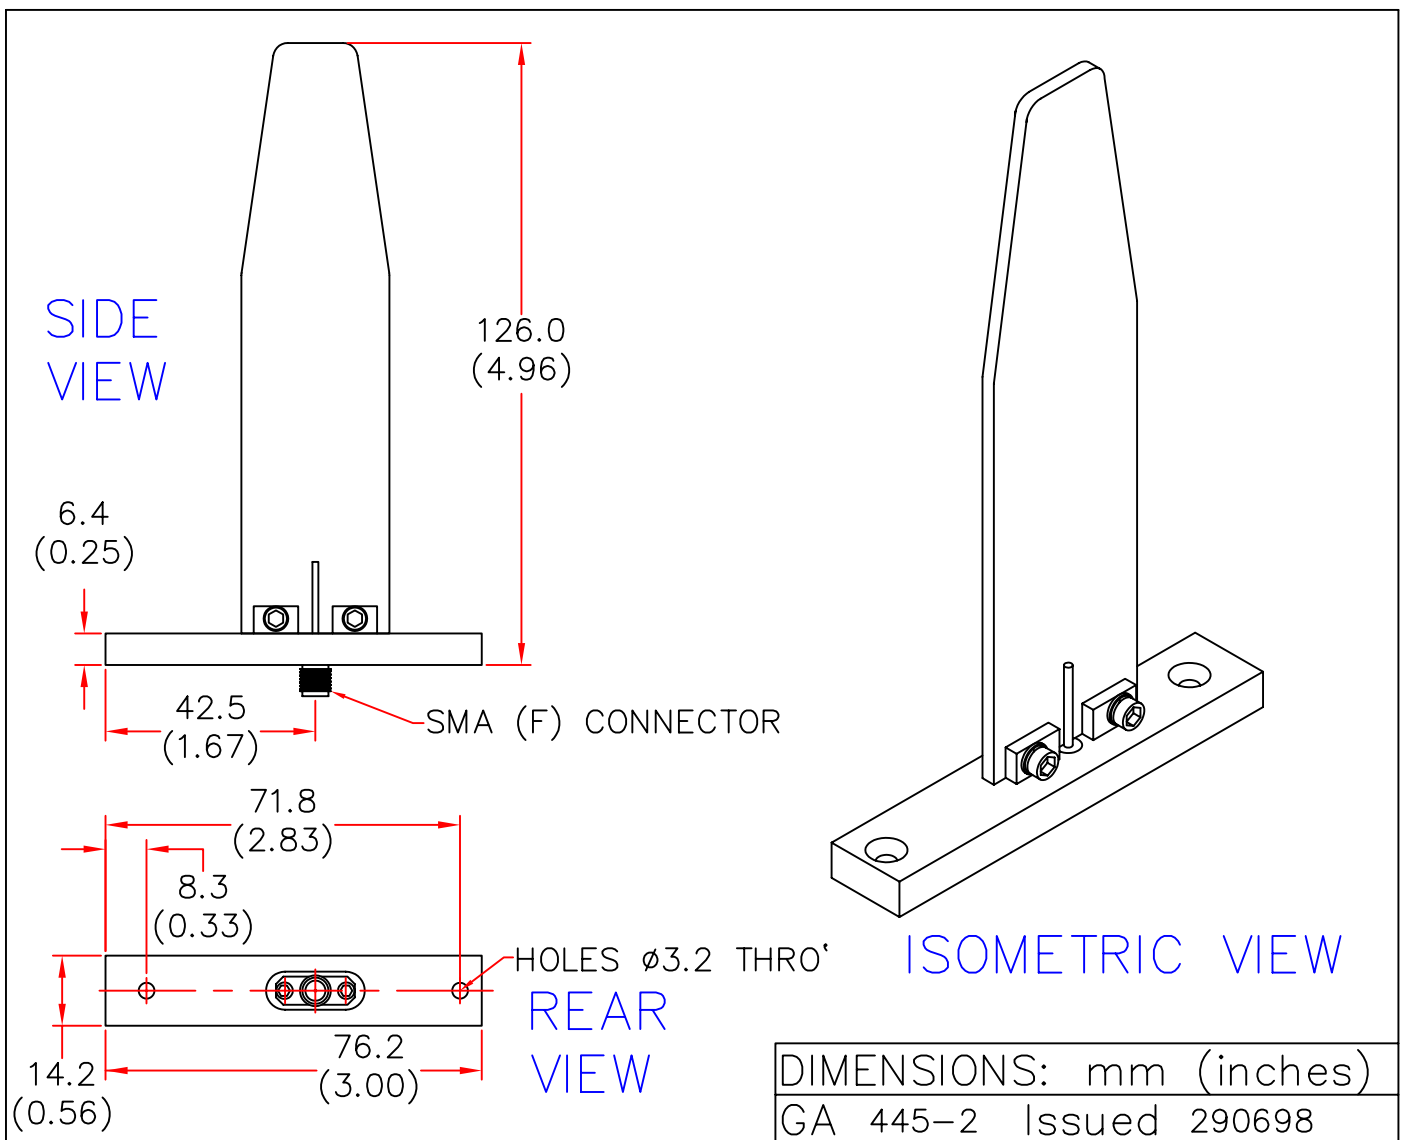

## SHORT BLADE ANTENNA

MODEL: SBA 1500-502/445

FREQUENCY: 1.45 – 1.55 GHz	GAIN: 2 dBi
POLARISATION: Linear (Vertical)	BEAMWIDTH: 360° x 80°
Cross Polar: 18dB	VSWR: 1.5:1 Typ 2:1 Max
POWER RATING: 10W	FRONT TO BACK: N/A
TEMPERATURE: -20°C to +50°C	MASS: 80g / 2.8 Oz
RADOME: Glass Fibre/Matt Black	WIND LOADING: 1.12Kg/00.51lbs Max @ 100mph