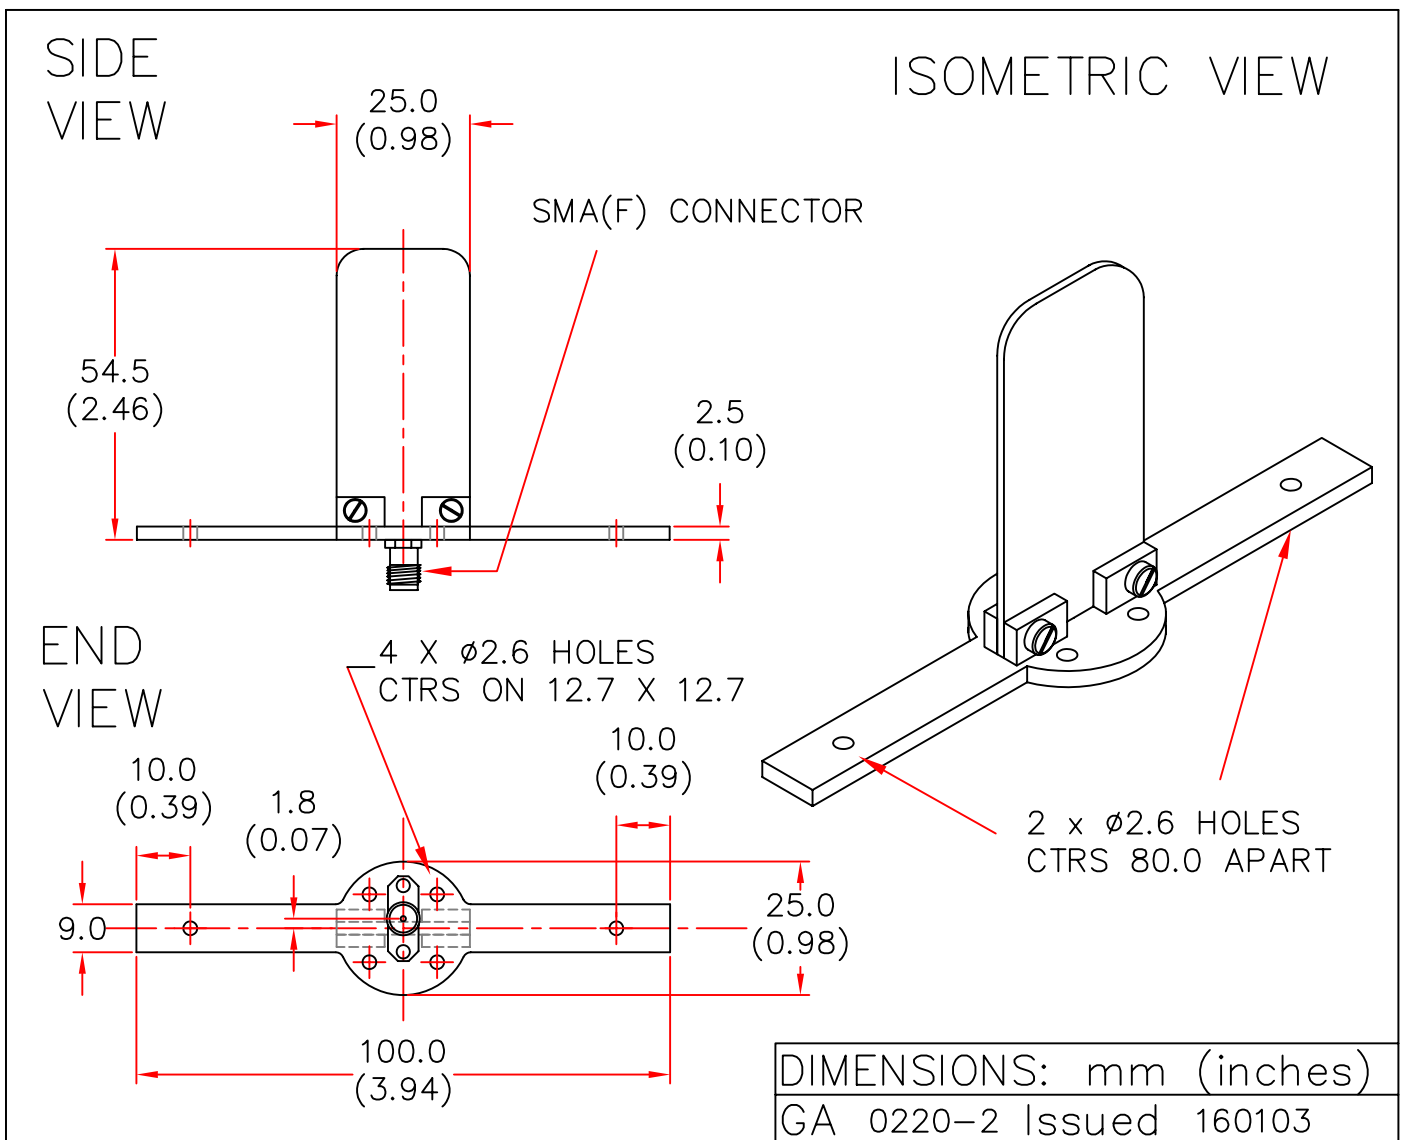

EUROPEAN ANTENNAS

SHORT BLADE ANTENNA

MODEL: SBA 3800/220

FREQUENCY: 3.60 – 4.00 GHz	GAIN: 2 dBi
POLARISATION: Linear (Vertical)	BEAMWIDTH: 360° x 80°
CROSS POLAR: 15 – 20 dB	VSWR: 1.5:1 Typ., 2:1 Band Edges
POWER RATING: 4 W	FRONT TO BACK: N/A
TEMPERATURE: -20°C to +50°C	MASS: 50 g/2 oz
RADOME: Glass Fibre/Matt Black	WIND LOADING: N/A